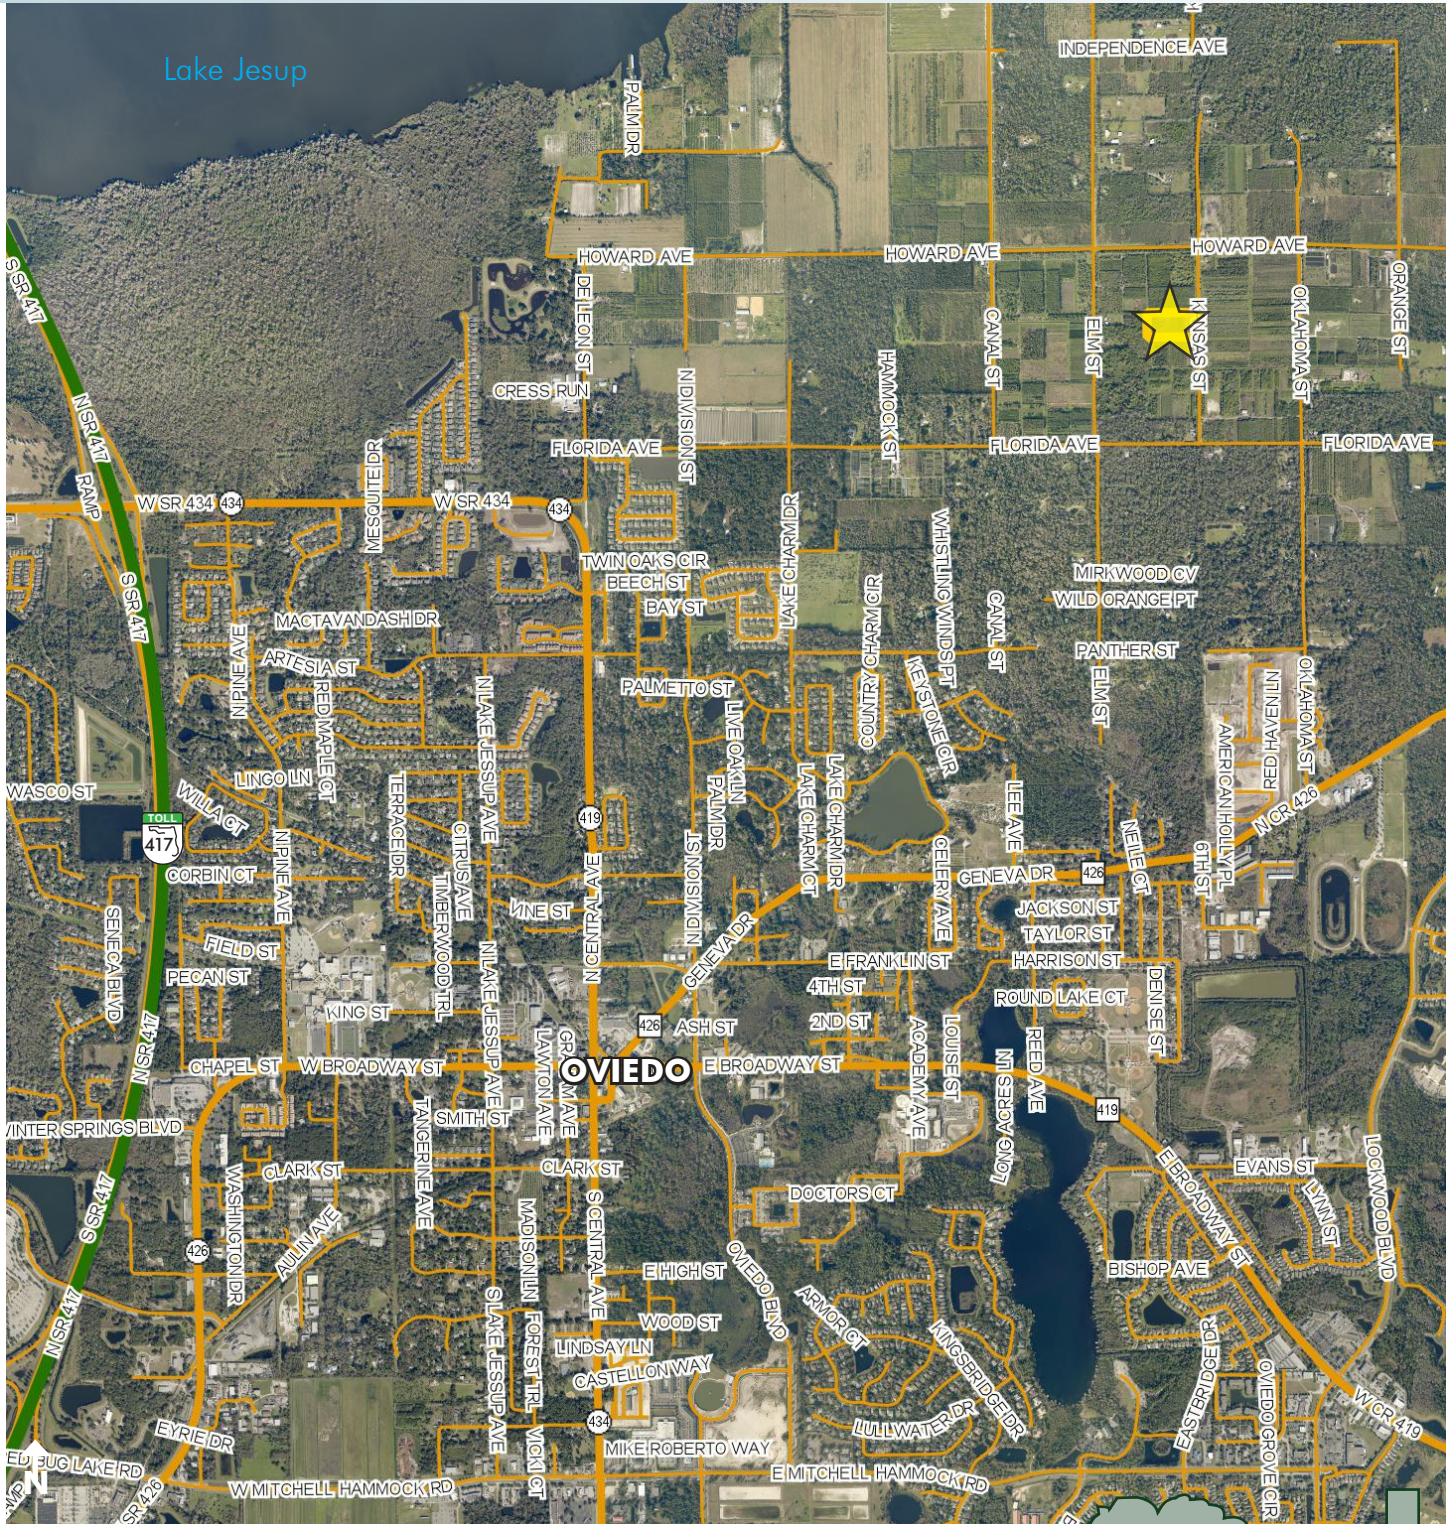

PROPERTY MAP

BLACK HAMMOCK AREA

4.85± acres

Oviedo, Seminole County, FL

SOLD!

REGIONAL MAP

— Commercial Real Estate Investments | Management | Brokerage | Development | Land

Maury L. Carter & Associates, Inc.
407-422-3144 | www.maurycarter.com