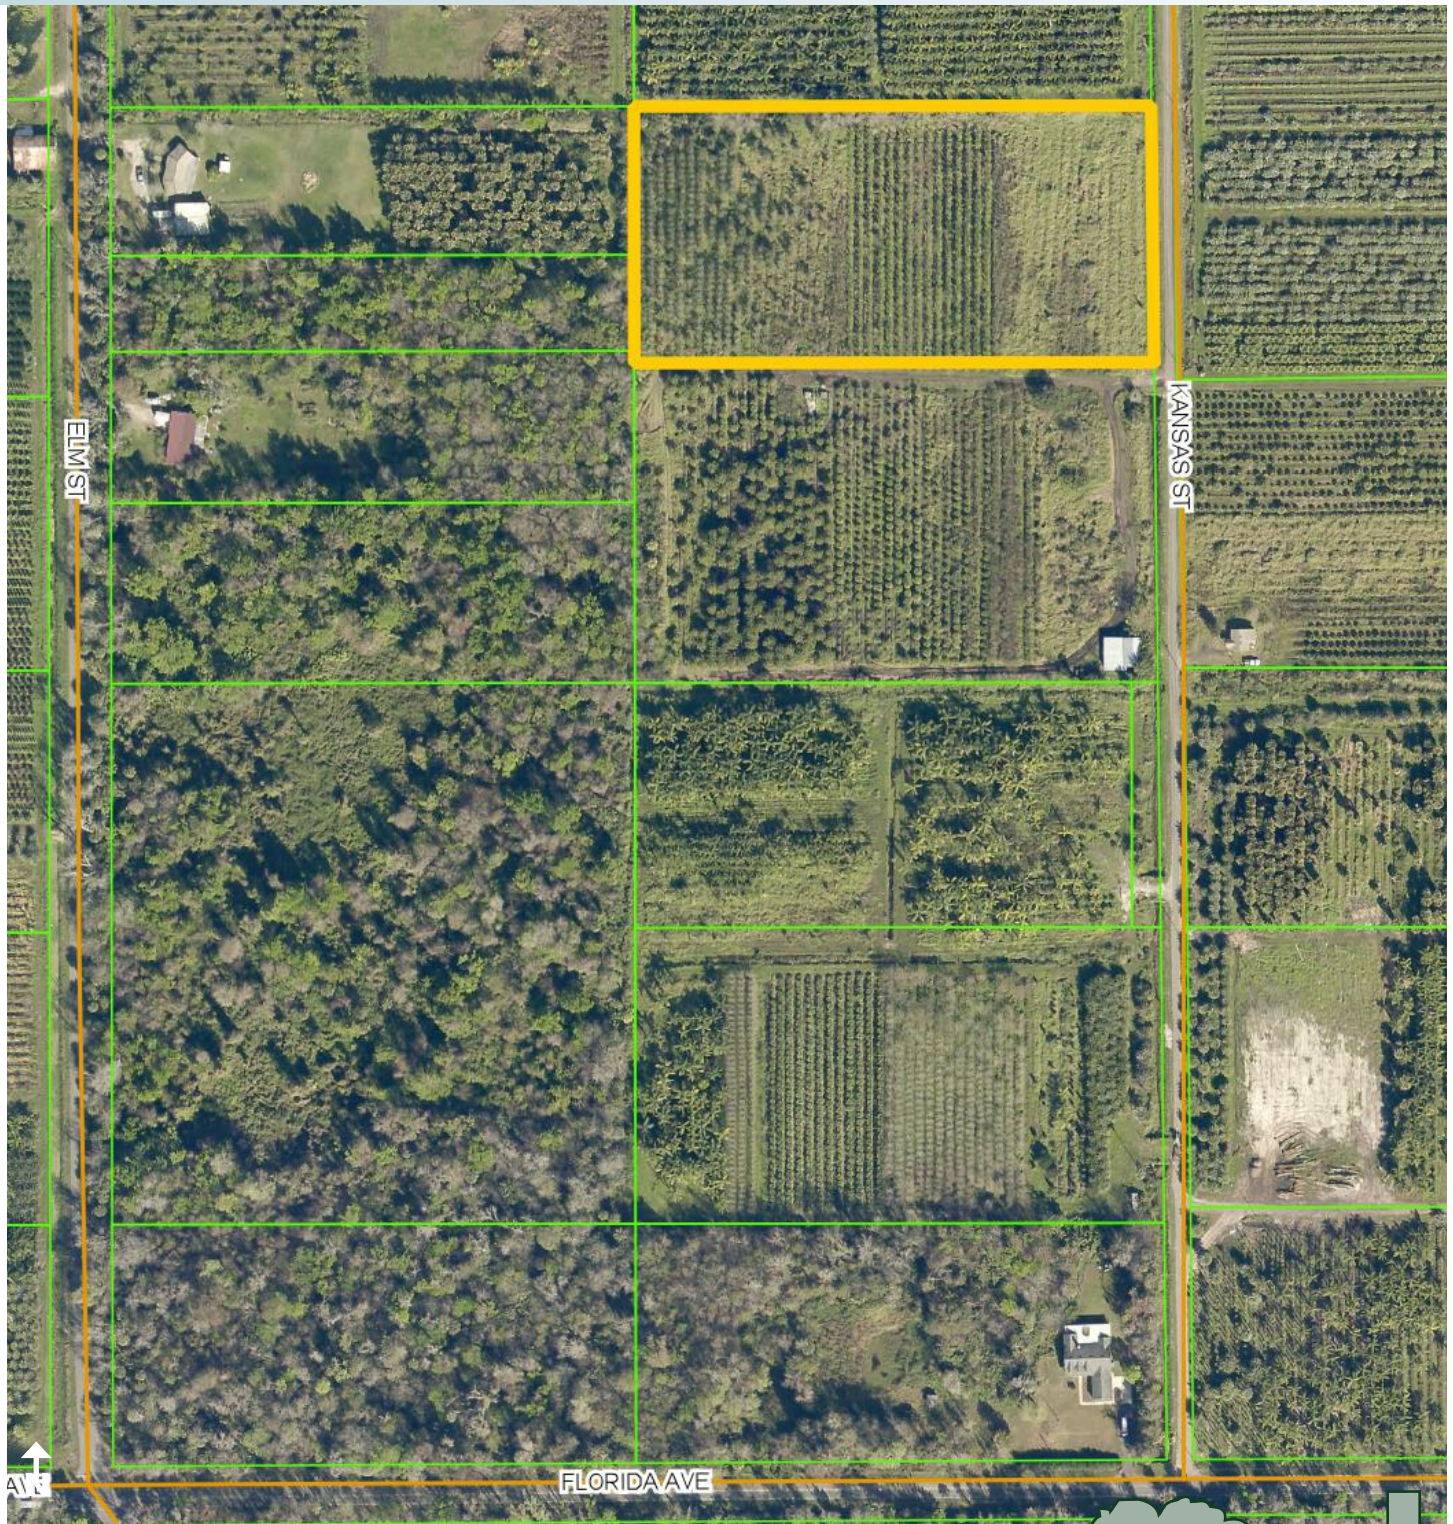

BLACK HAMMOCK AREA

4.85± acres

Oviedo, Seminole County, FL

SOLD!

PROPERTY MAP

— Commercial Real Estate Investments | Management | Brokerage | Development | Land

Maury L. Carter & Associates, Inc.
407-422-3144 | www.maurycarter.com