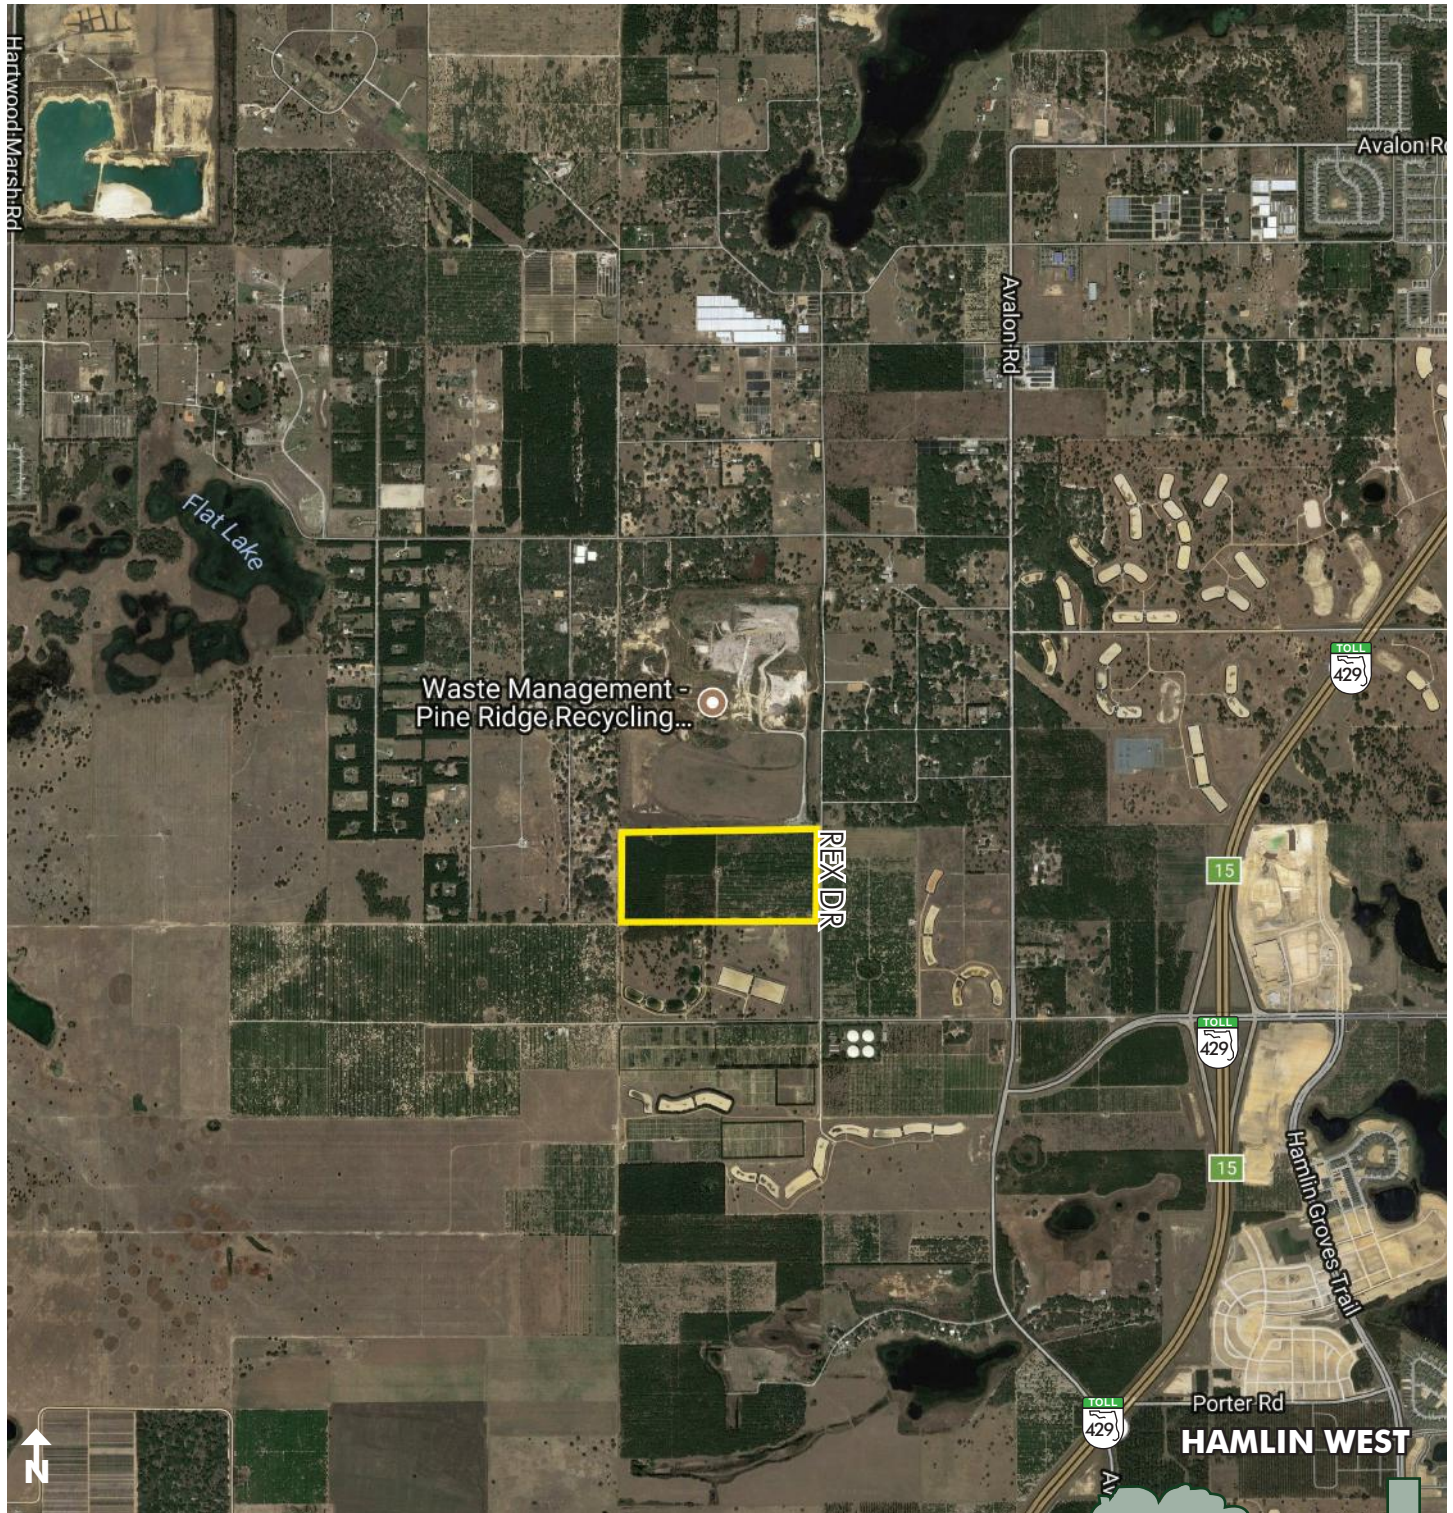

LOCATION MAP

LAND NEAR HAMLIN WEST

84.6± acres

Orange County, FL

**UNDER
CONTRACT**

REGIONAL MAP

— Commercial Real Estate Investments | Management | Brokerage | Development | Land

Maury L. Carter & Associates, Inc.
407-422-3144 | www.maurycarter.com