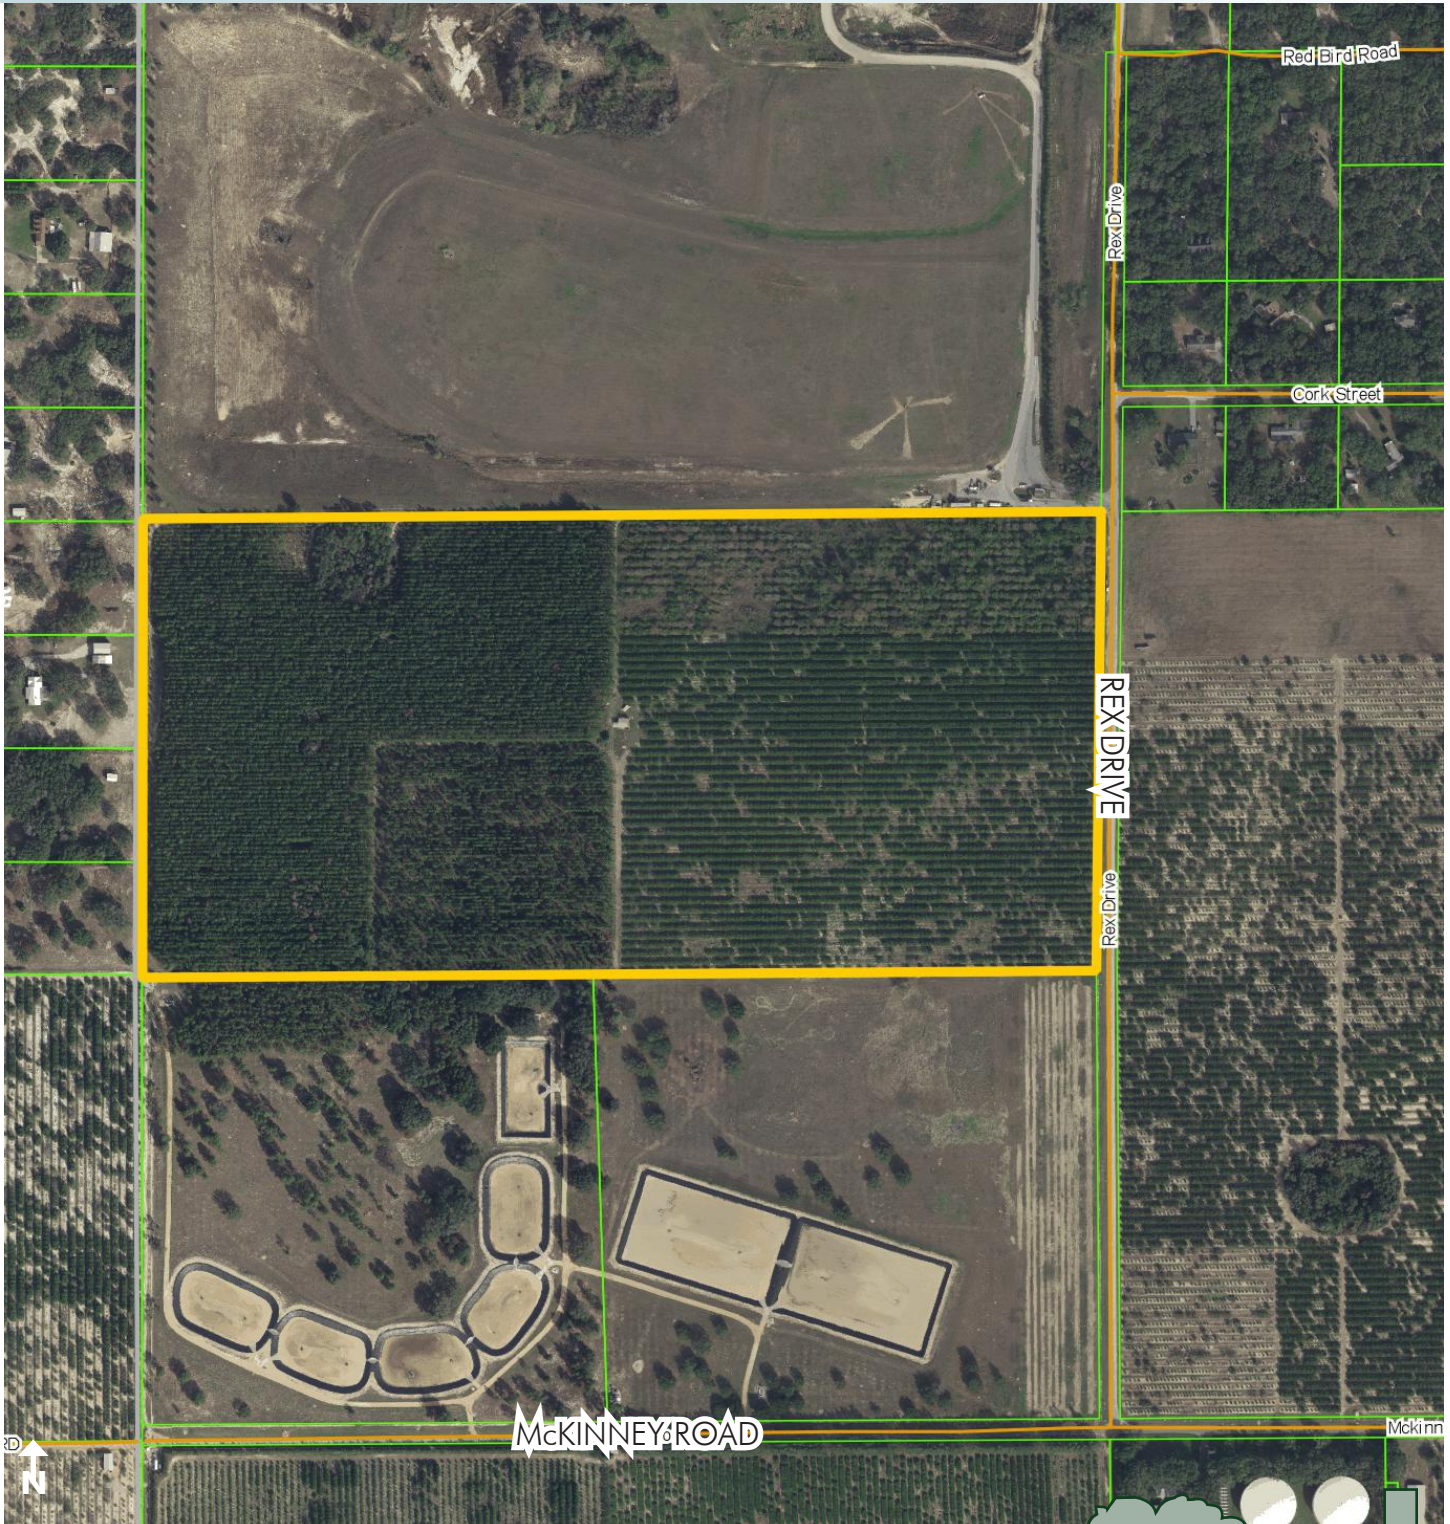

REGIONAL MAP

LAND NEAR HAMLIN WEST

84.6± acres

Orange County, FL

**UNDER
CONTRACT**

PROPERTY MAP

— Commercial Real Estate Investments | Management | Brokerage | Development | Land

Maury L. Carter & Associates, Inc.
407-422-3144 | www.maurycarter.com