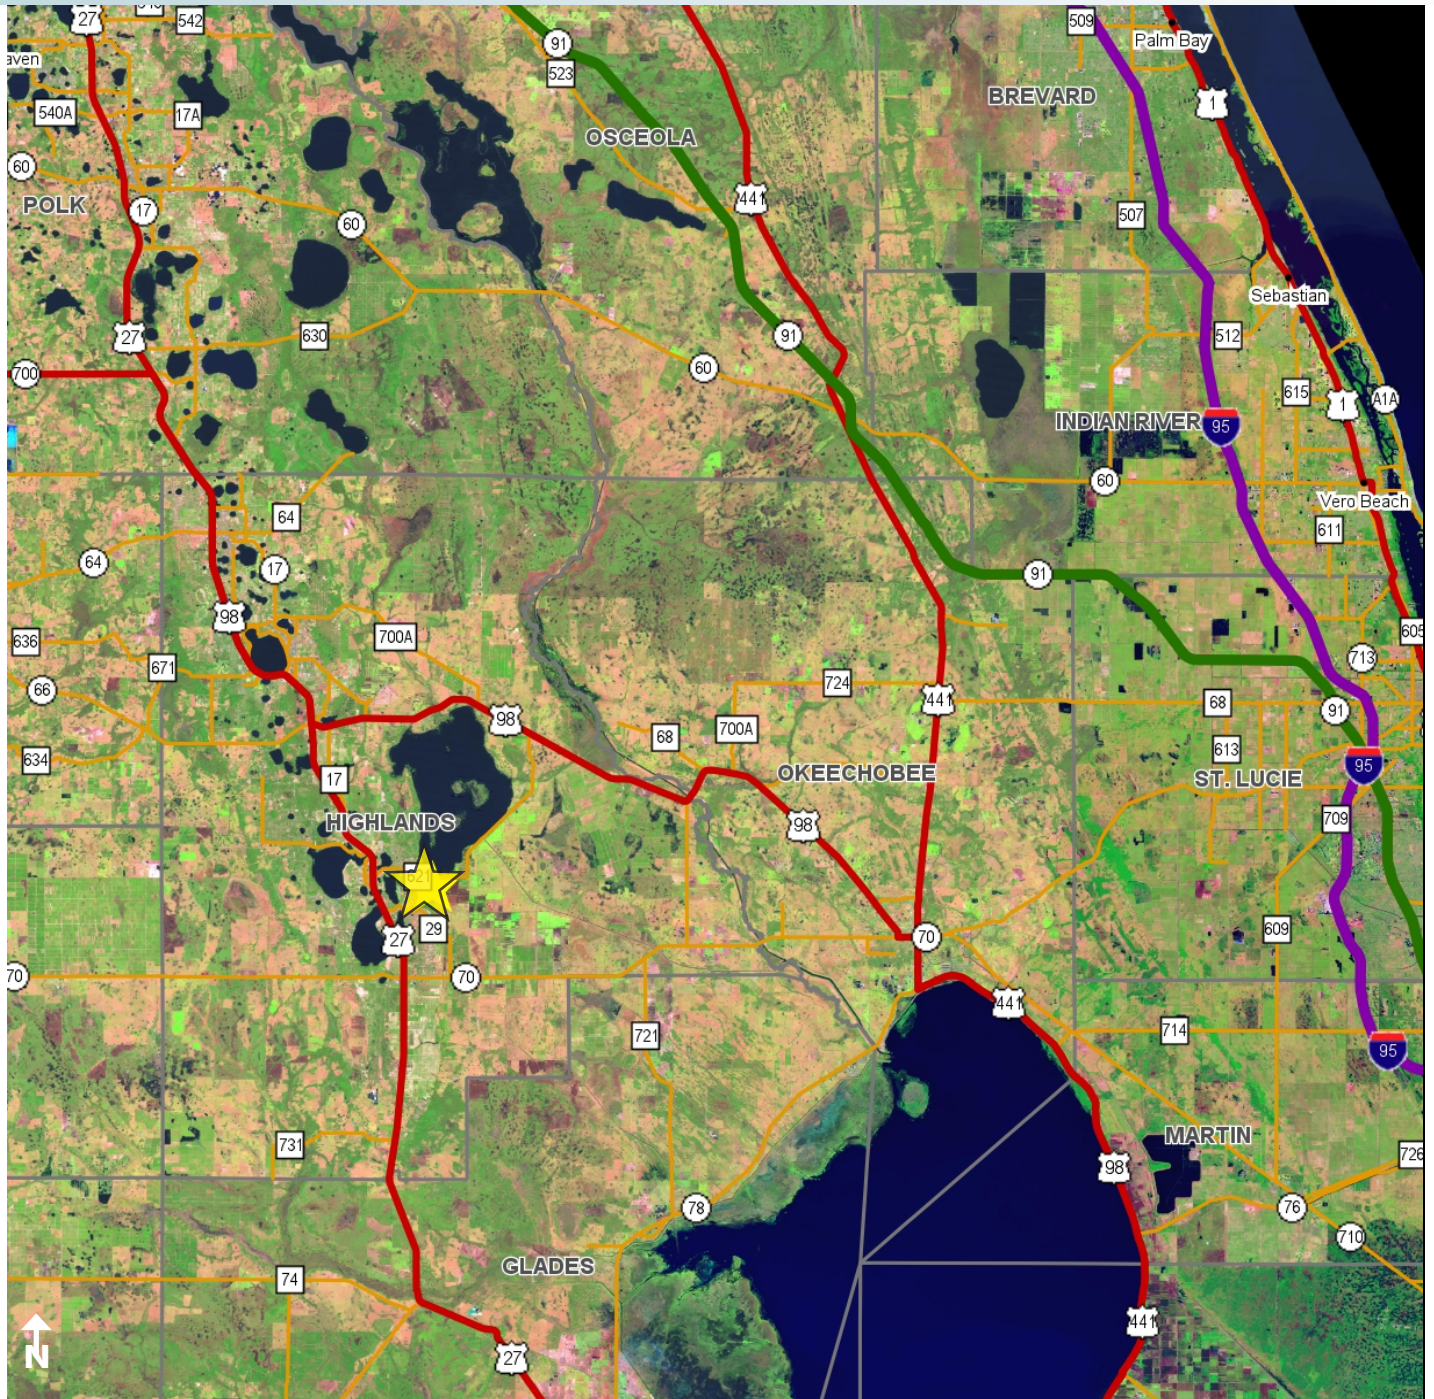

REGIONAL MAP

HIGHLANDS COUNTY MUCK FARM

80± acres

Highlands County, FL

LOCATION MAP

— Commercial Real Estate Investments | Management | Brokerage | Development | Land

Maury L. Carter & Associates, Inc.
407-422-3144 | www.maurycarter.com