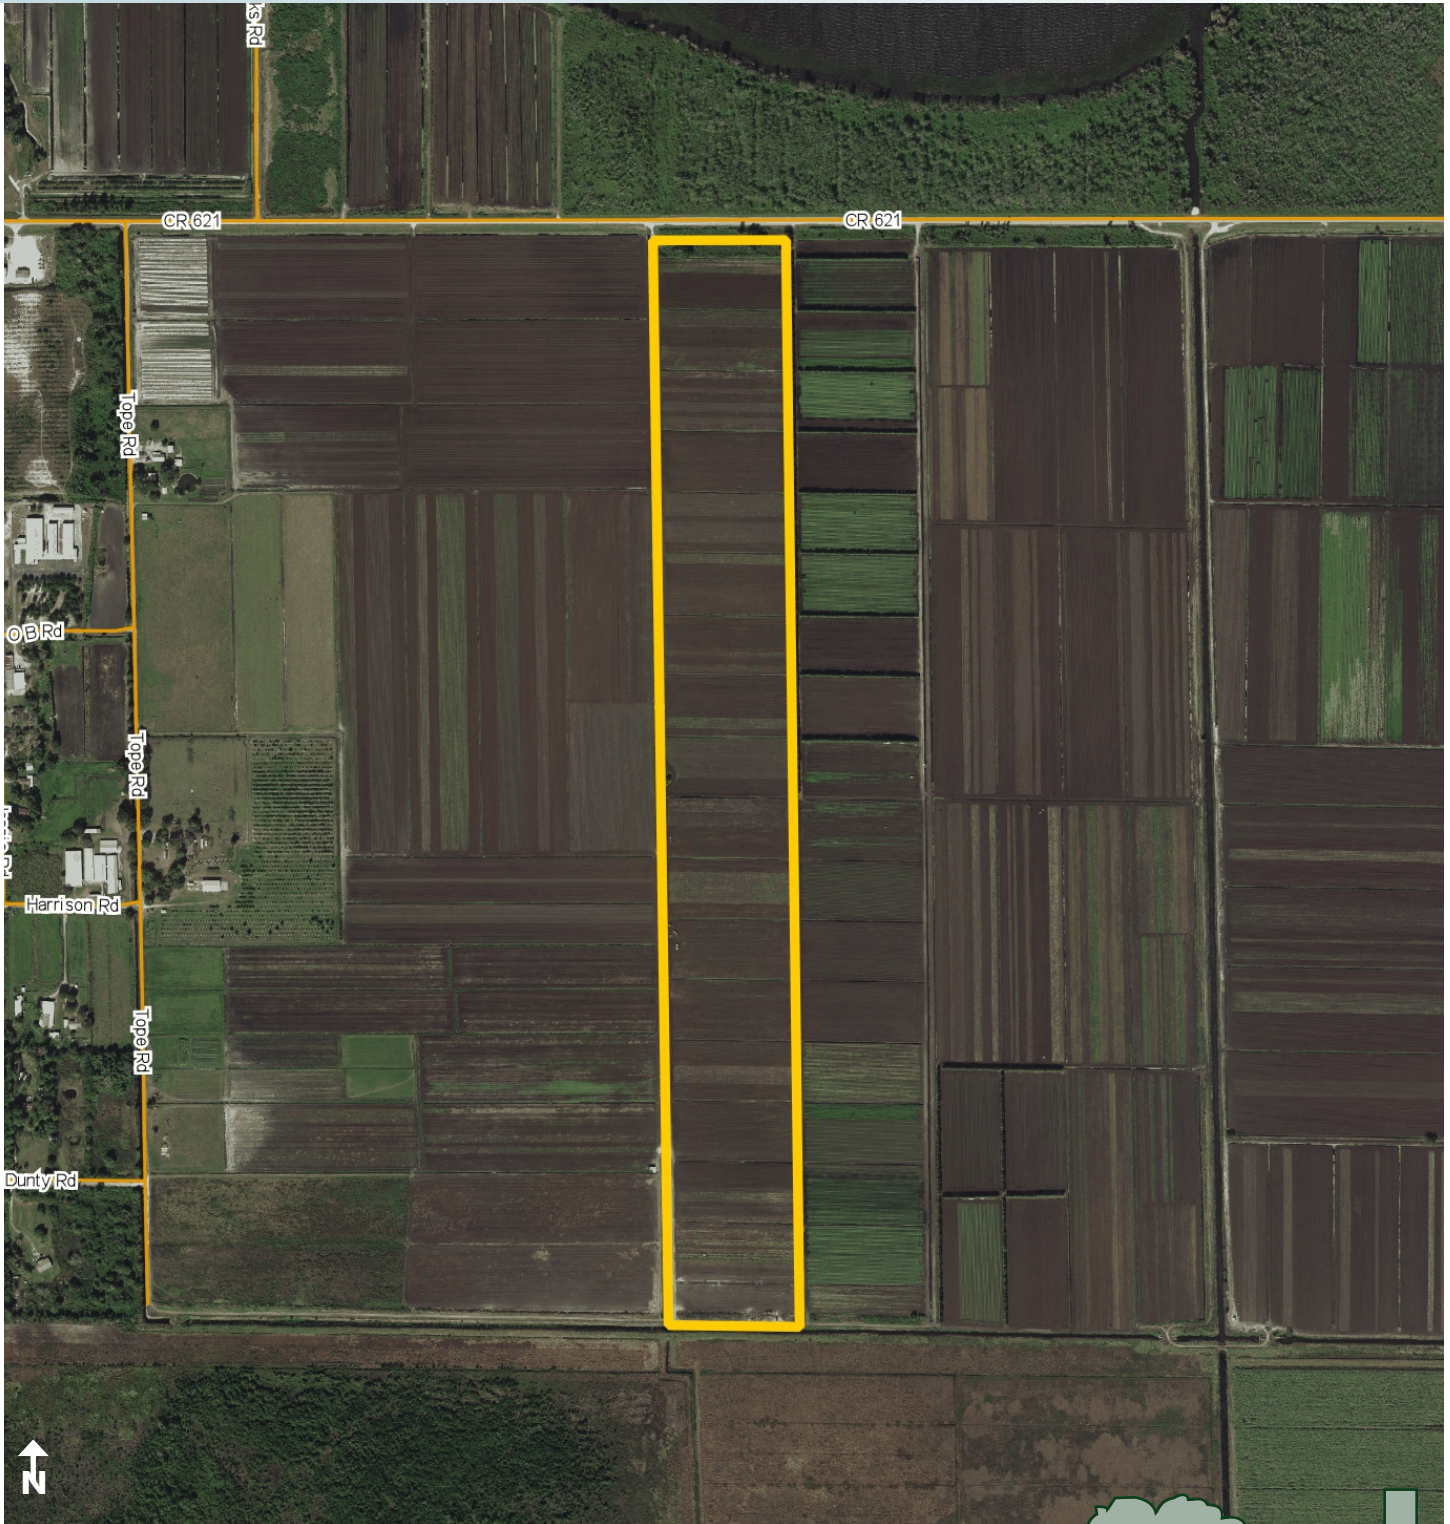

HIGHLANDS COUNTY MUCK FARM

80± acres

Highlands County, FL

PROPERTY MAP

— Commercial Real Estate Investments | Management | Brokerage | Development | Land

Maury L. Carter & Associates, Inc.
407-422-3144 | www.maurycarter.com