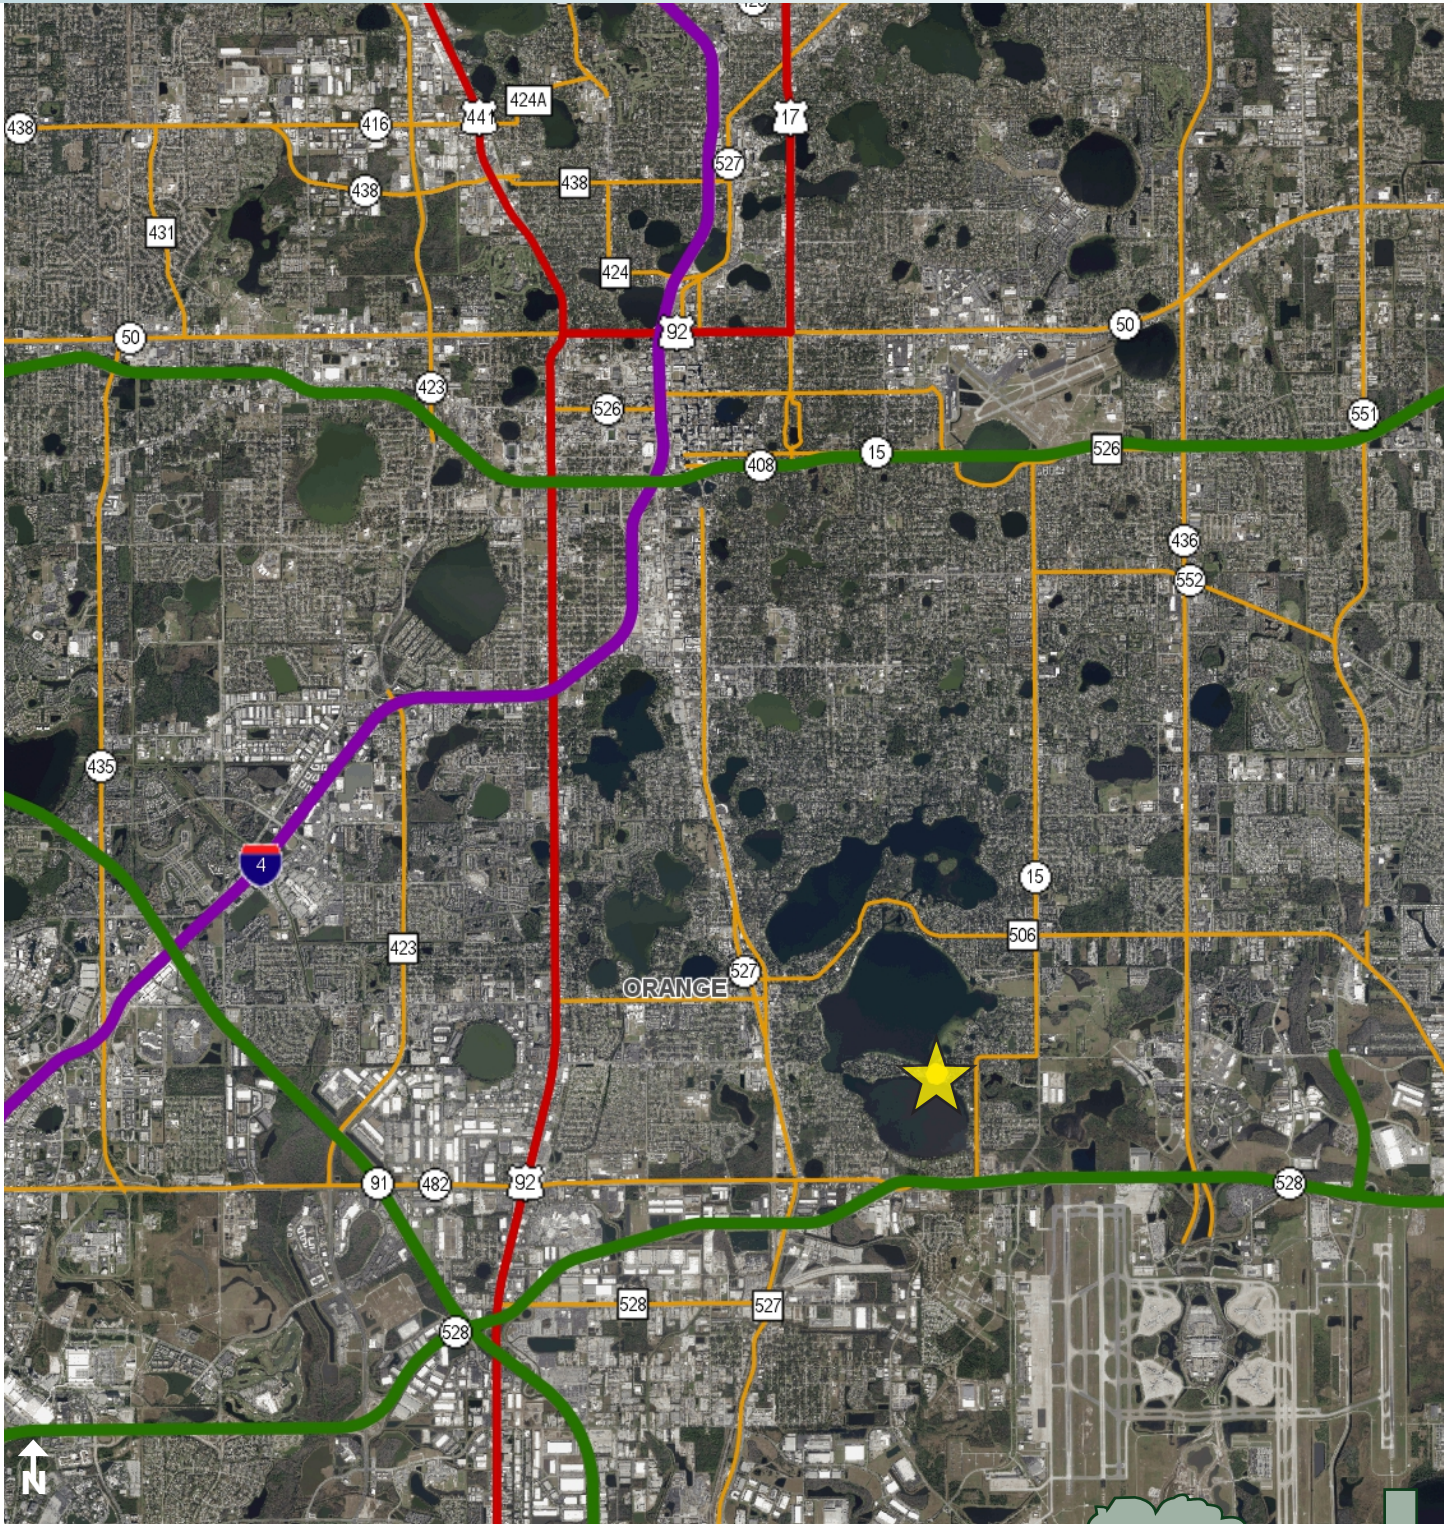

LAKEFRONT RESIDENTIAL LAND/LOT

4 Lots

Orange County, FL

**PRICE
REDUCED**

LOCATION MAP

— Commercial Real Estate Investments | Management | Brokerage | Development | Land

Maury L. Carter & Associates, Inc.
407-422-3144 | www.maurycarter.com