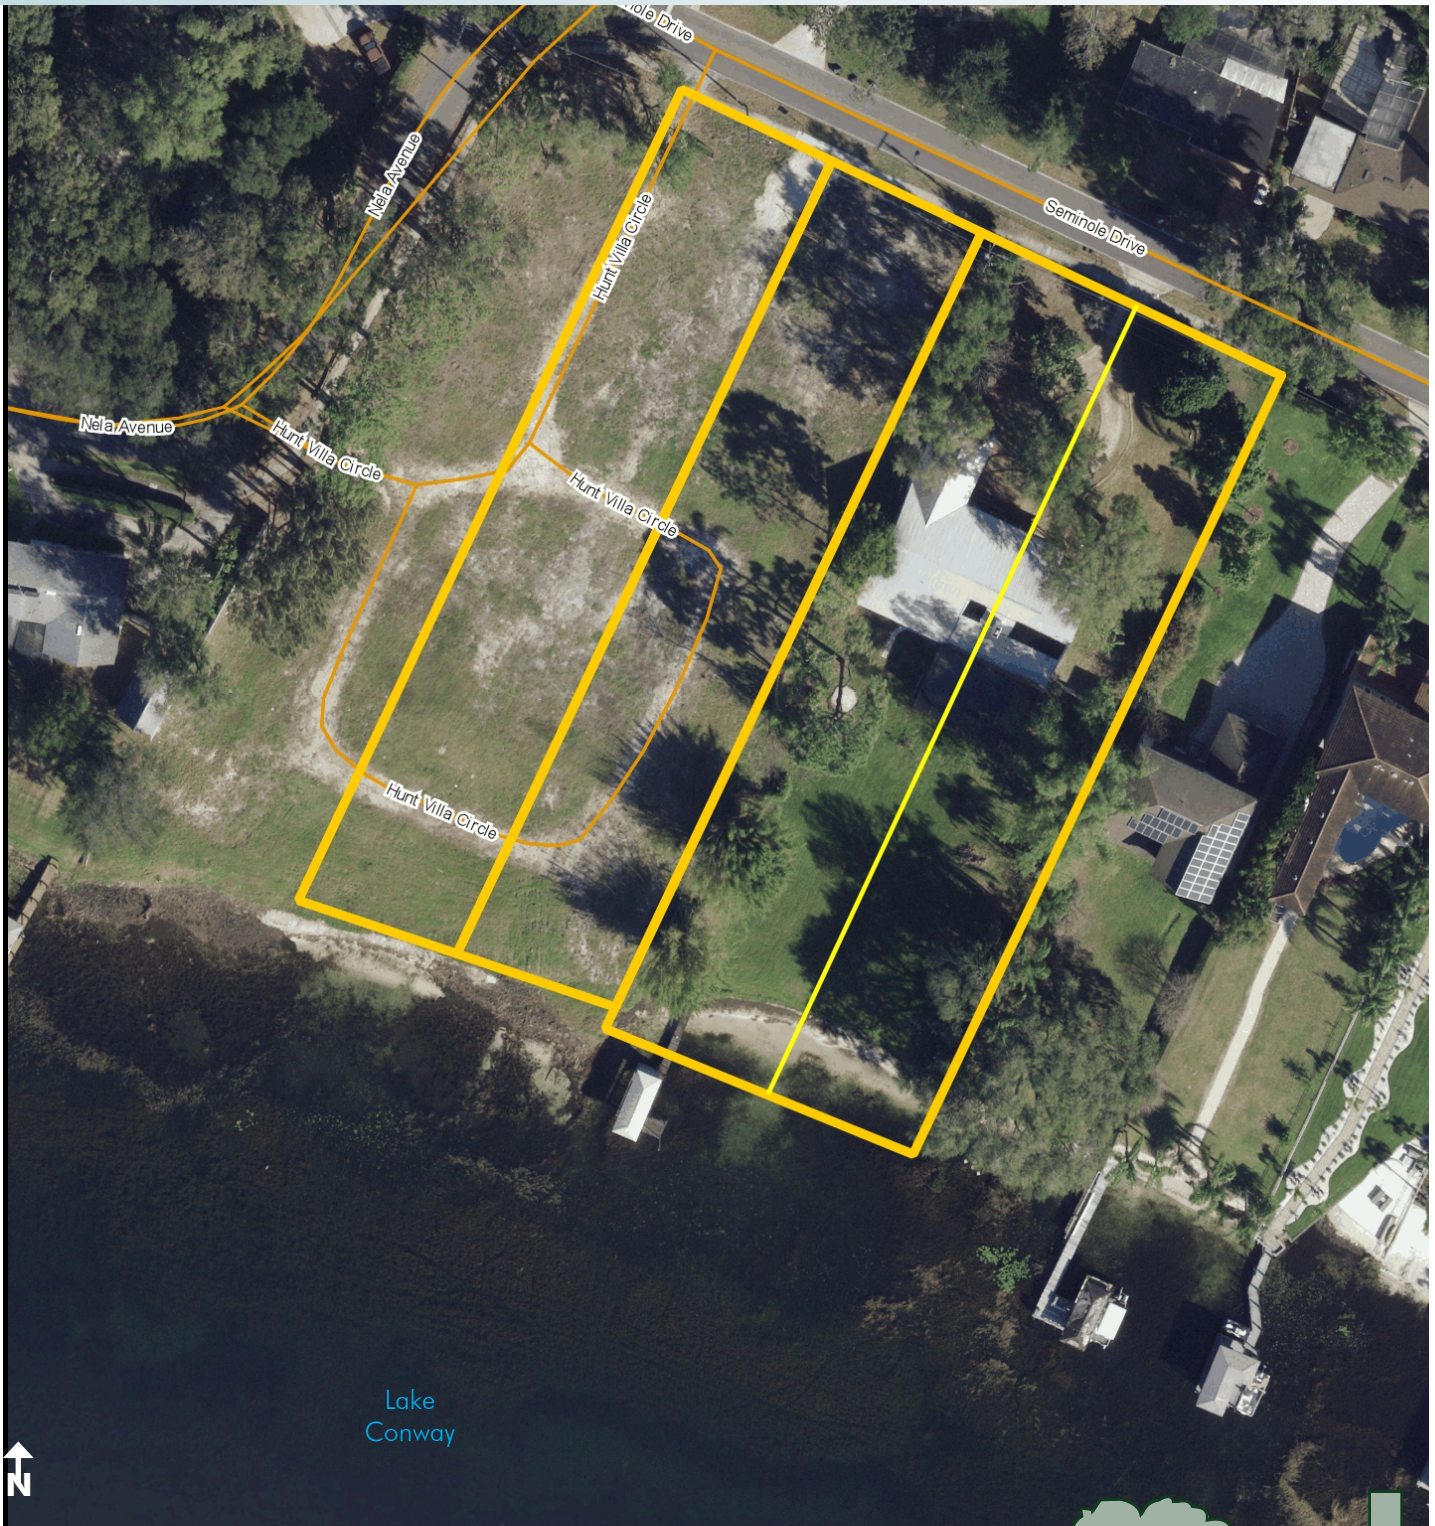

REGIONAL MAP

LAKEFRONT RESIDENTIAL LAND/LOT

4 Lots

Orange County, FL

**PRICE
REDUCED**

Lake
Conway

PROPERTY MAP

— Commercial Real Estate Investments | Management | Brokerage | Development | Land

Maury L. Carter & Associates, Inc.
407-422-3144 | www.maurycarter.com