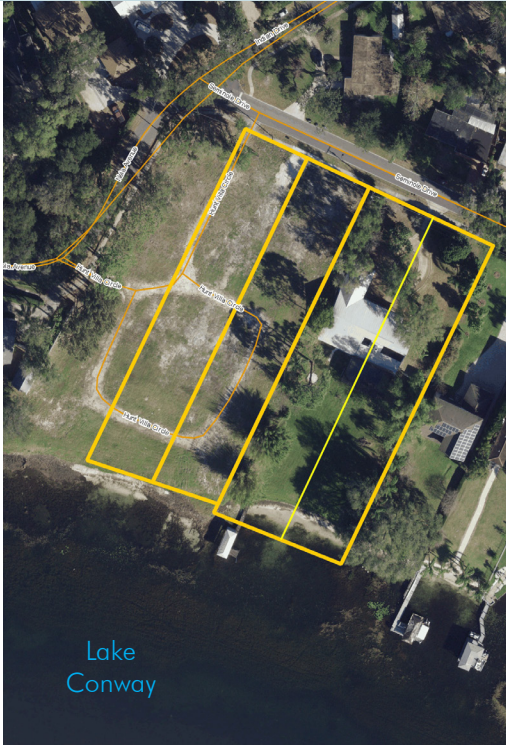

LAKEFRONT RESIDENTIAL LAND/LOTS

4 Lots

Orange County, FL

**PRICE
REDUCED**

LOCATION

Nela Avenue and Seminole Drive in Belle Isle, Florida

PRICE

NOW: \$500,000 per lot

~~WAS: \$599,000 per lot~~

ZONING

R-1-AA

ROAD FRONTAGE

Nela Avenue and/or Seminole Drive

DESCRIPTION

ATTENTION RESIDENTIAL DEVELOPERS...THIS WON'T LAST! Excellent development site on the Conway chain of lakes offering beautiful views of Lake Conway within a short distance from city amenities. This site is located approximately 10 minutes from Orlando International Airport, 20 minutes to Downtown Orlando and 25 minutes from Walt Disney World and the attractions. Extensive economic activity in Orange County make this prime property for residential development. Strong economic growth is expected to continue in the region.

Natural elements give this site incredible aesthetic appeal, featuring picturesque lakefront views of Lake Conway, with frontage along Lake Conway.

Offering subject to errors, omission, prior sale or withdrawal without notice.