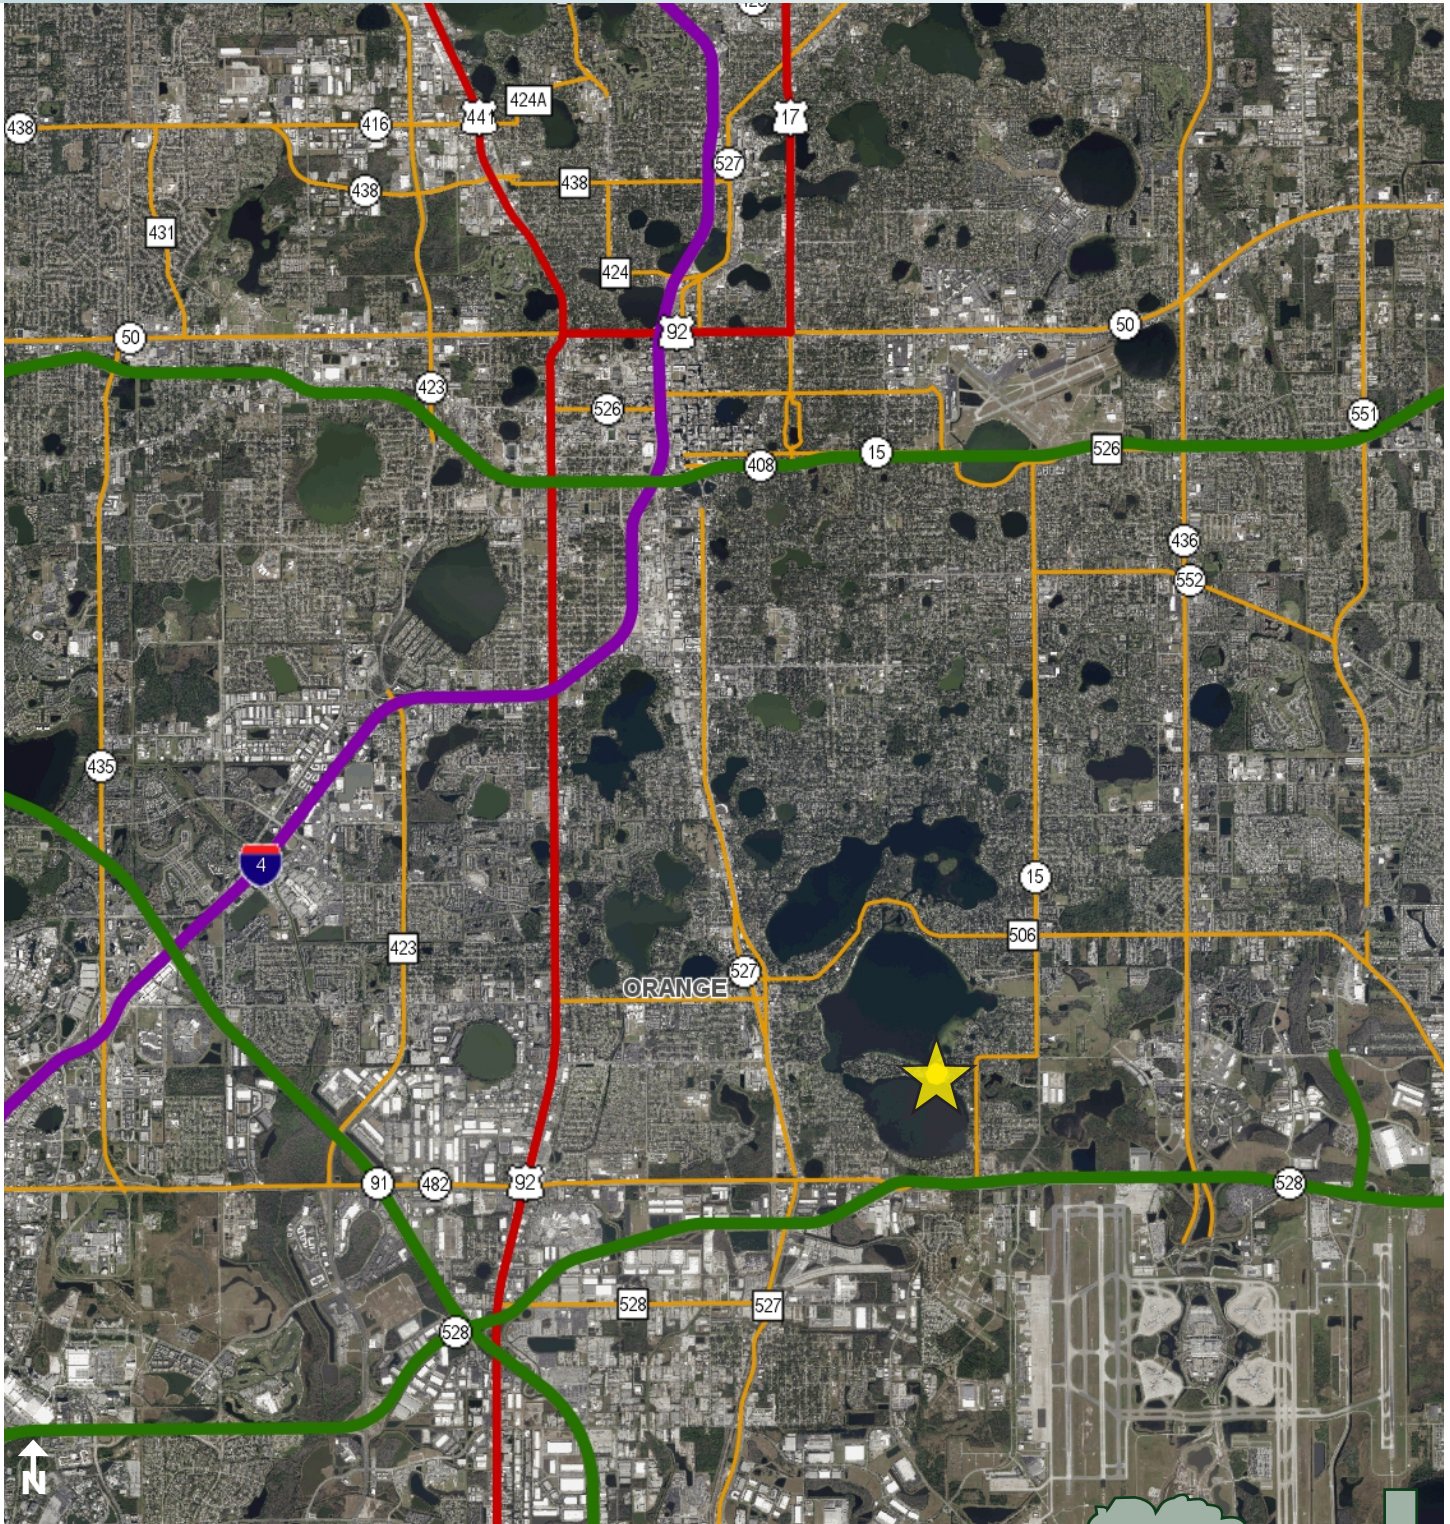

LAKEFRONT RESIDENTIAL LAND/LOT

4 Lots

Orange County, FL

**PRICE
REDUCED**

LOCATION MAP

— Commercial Real Estate Investments | Management | Brokerage | Development | Land

Maury L. Carter & Associates, Inc.
407-422-3144 | www.maurycarter.com