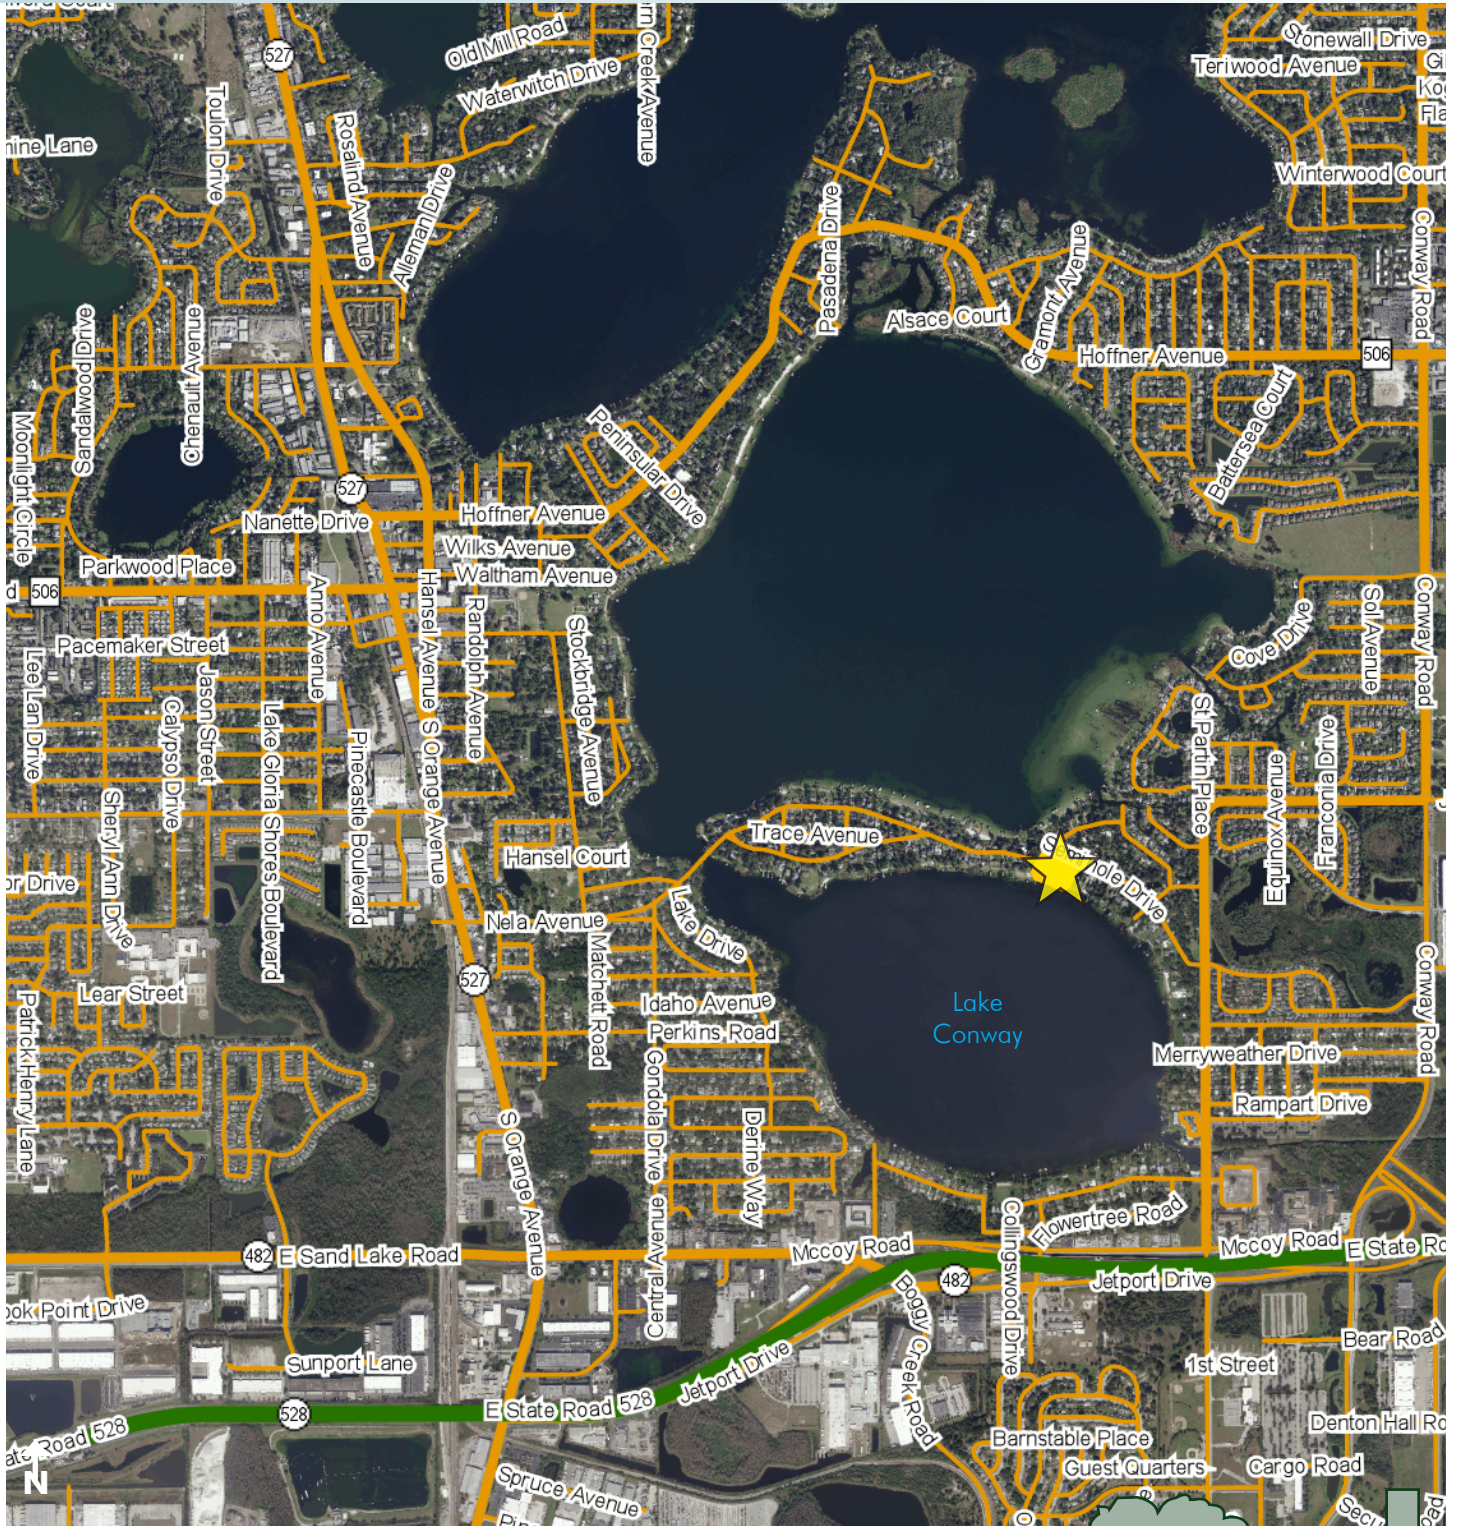

LOCATION MAP

LAKEFRONT RESIDENTIAL LAND/LOT

4 Lots

Orange County, FL

**PRICE
REDUCED**

REGIONAL MAP

— Commercial Real Estate Investments | Management | Brokerage | Development | Land

Maury L. Carter & Associates, Inc.
407-422-3144 | www.maurycarter.com