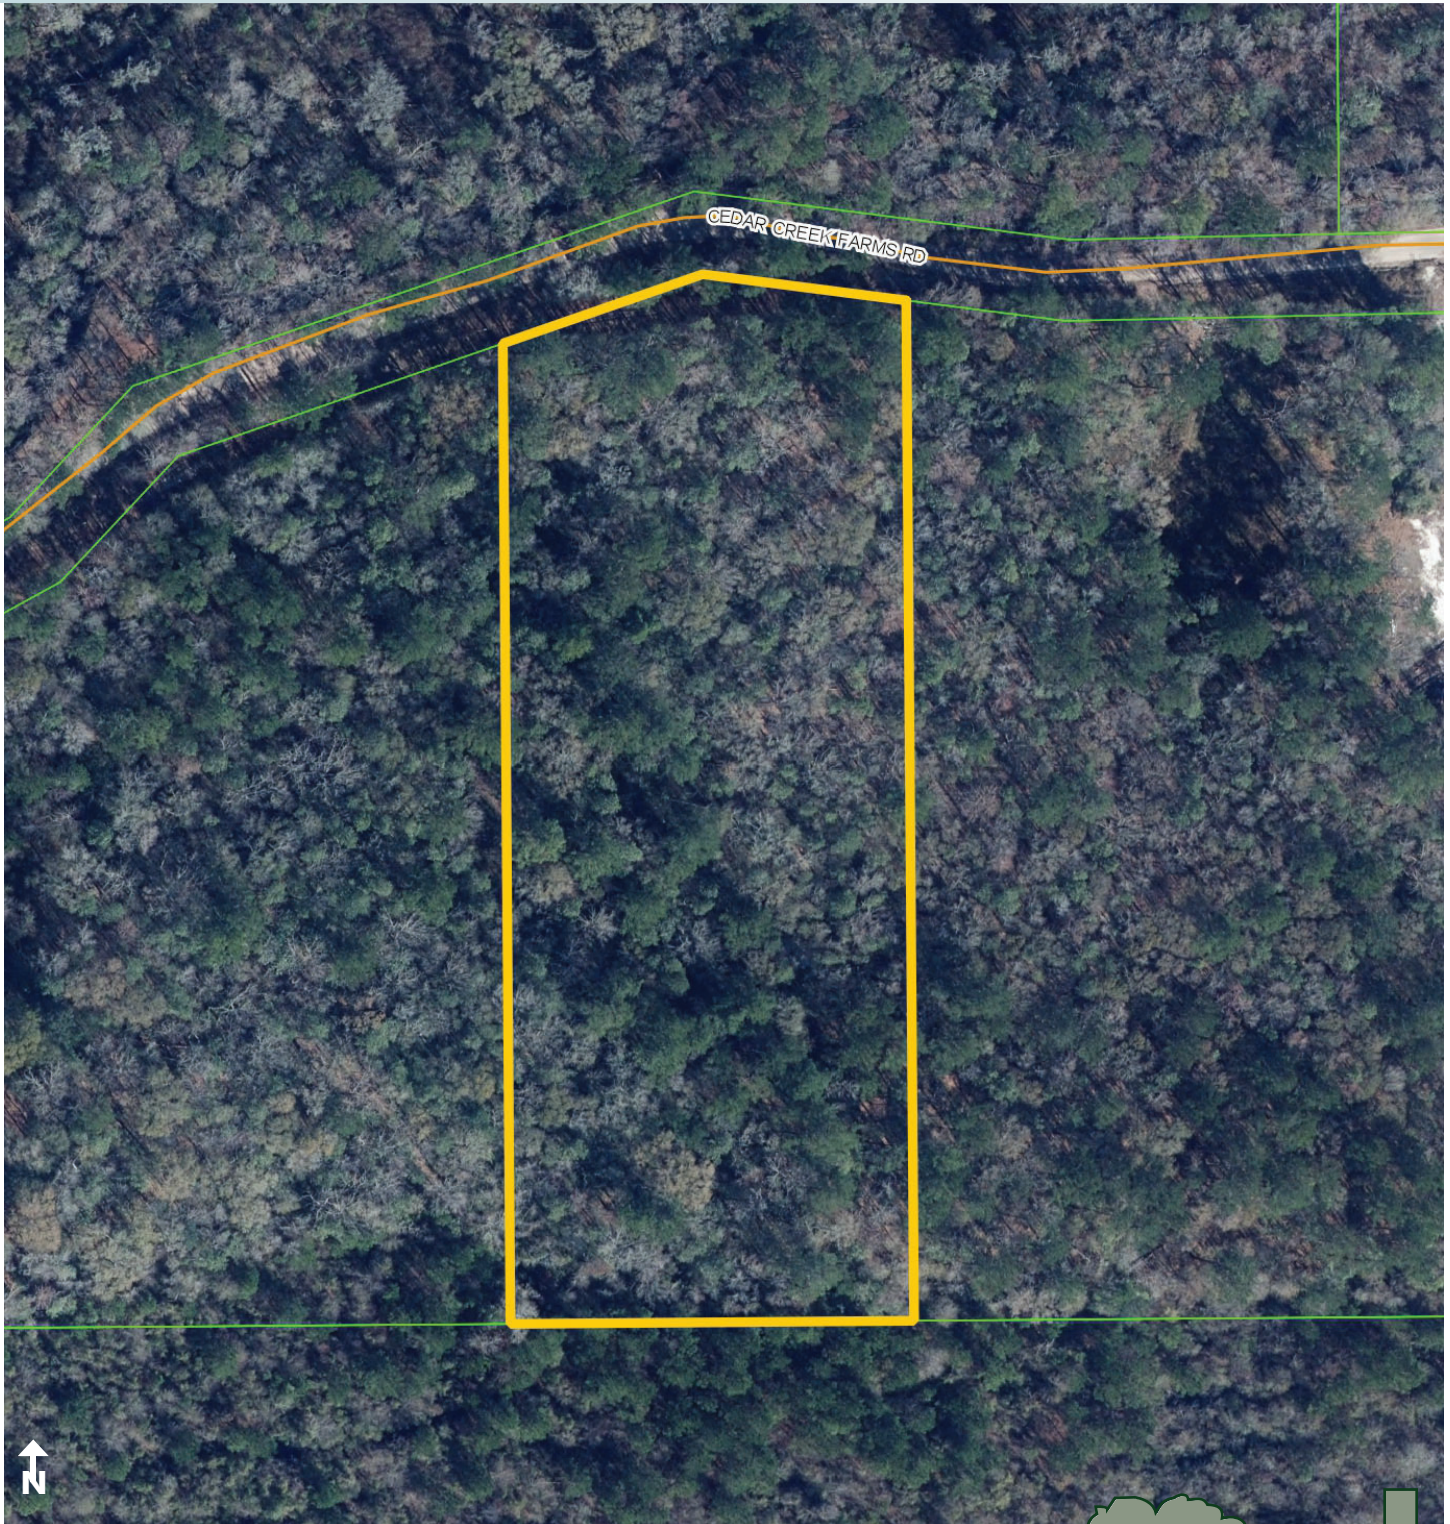

RURAL RESIDENTIAL NEAR FL-GA LINE

5.22± acres

Glen Saint Mary, Baker County, FL

PROPERTY MAP

— Commercial Real Estate Investments | Management | Brokerage | Development | Land

Maury L. Carter & Associates, Inc.
407-422-3144 | www.maurycarter.com