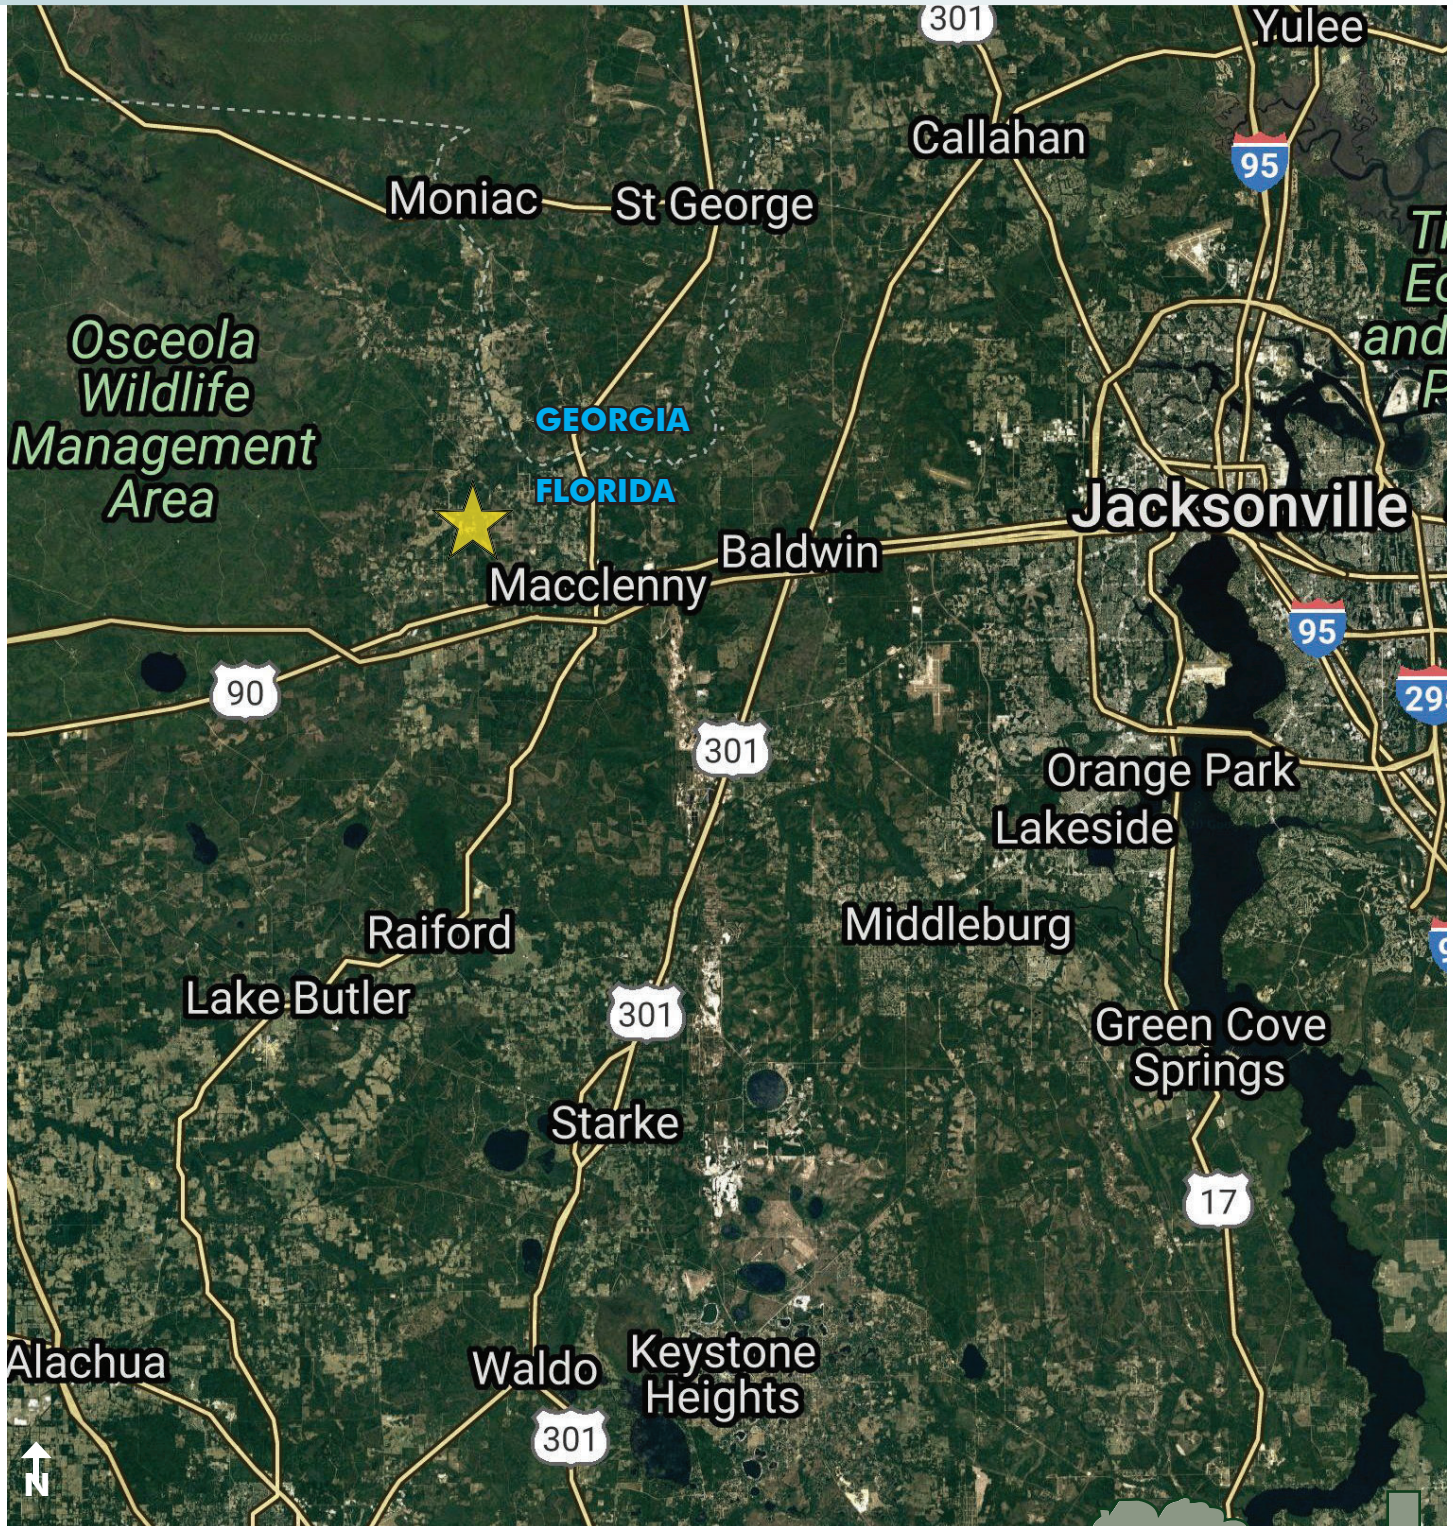

REGIONAL MAP

RURAL RESIDENTIAL NEAR FL-GA LINE

5.22± acres

Glen Saint Mary, Baker County, FL

LOCATION MAP

— Commercial Real Estate Investments | Management | Brokerage | Development | Land

Maury L. Carter & Associates, Inc.
407-422-3144 | www.maurycarter.com