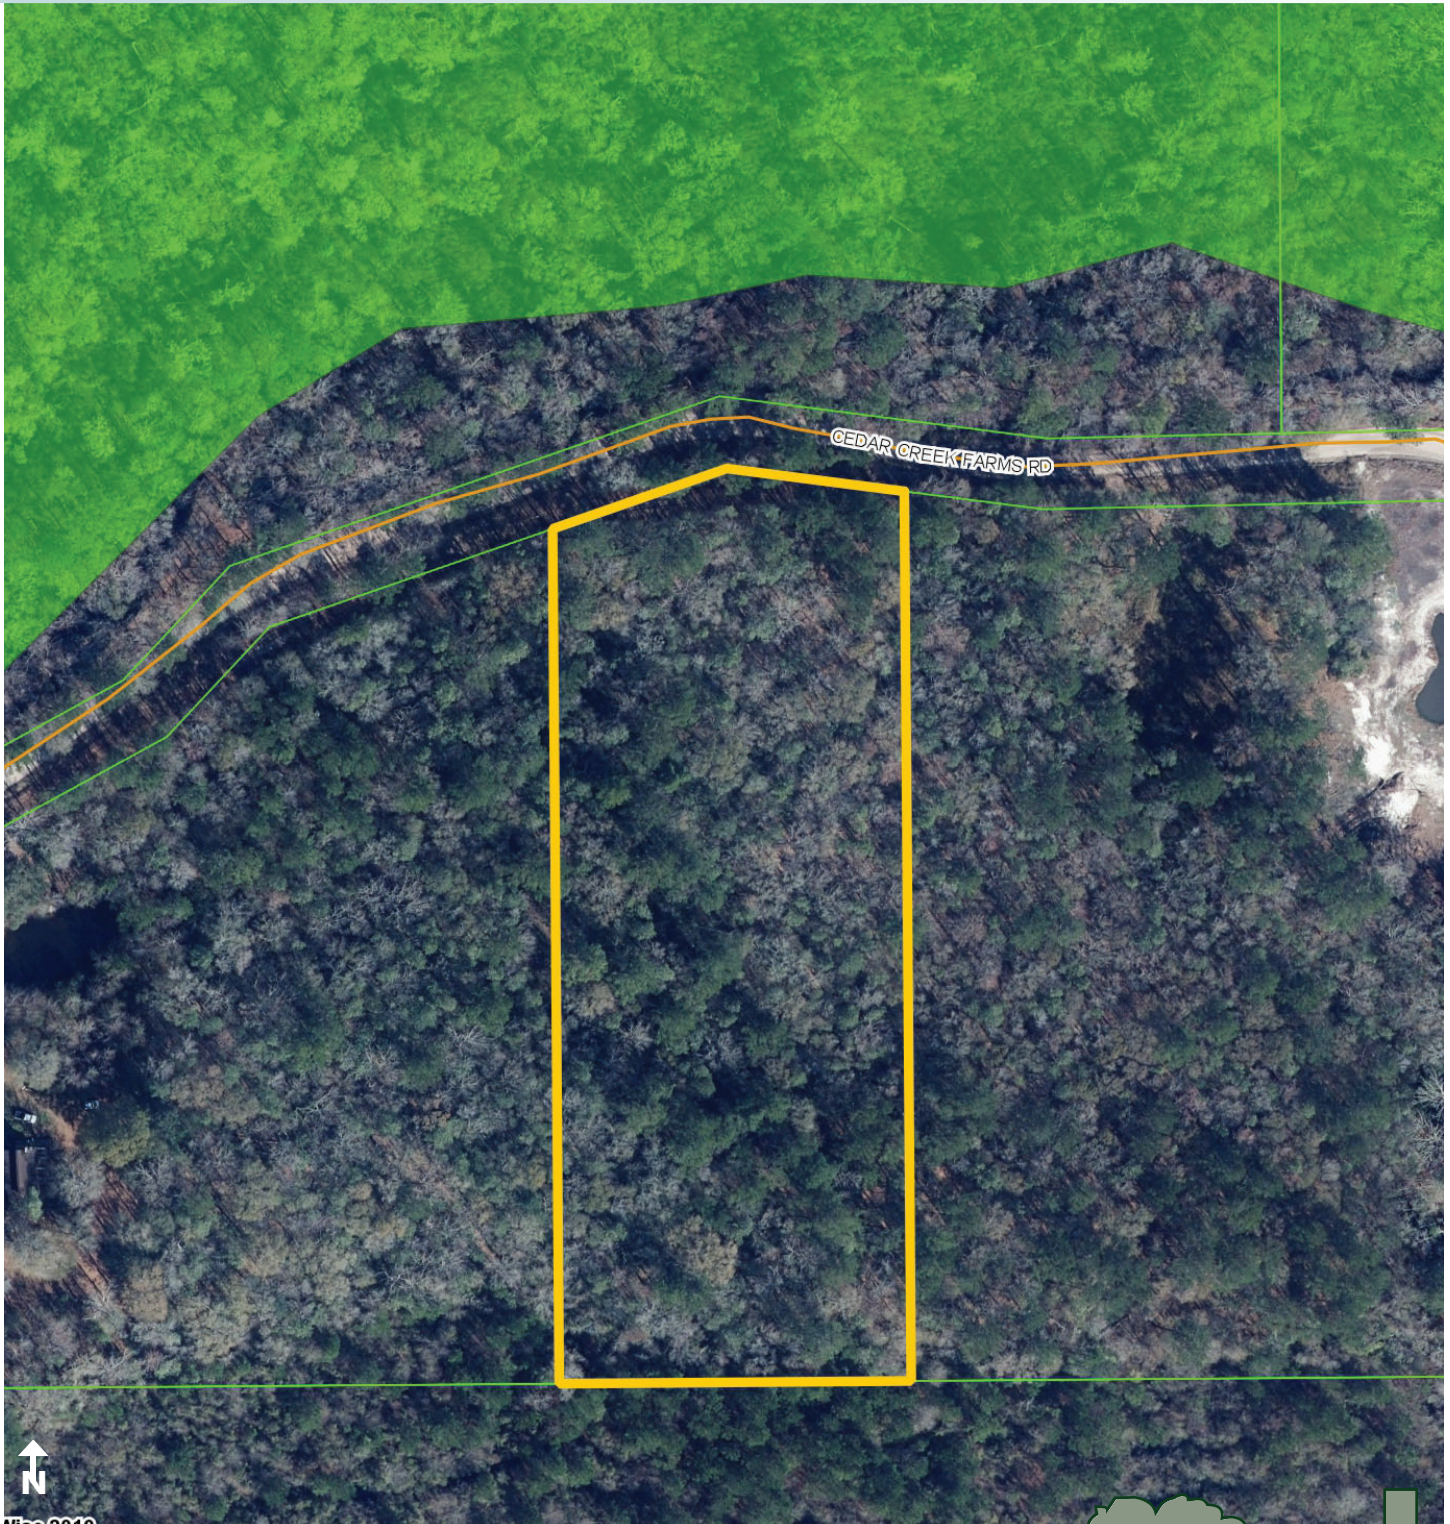

PROPERTY MAP

RURAL RESIDENTIAL NEAR FL-GA LINE

5.22± acres

Glen Saint Mary, Baker County, FL

PROPERTY MAP

— Commercial Real Estate Investments | Management | Brokerage | Development | Land

Maury L. Carter & Associates, Inc.
407-422-3144 | www.maurycarter.com