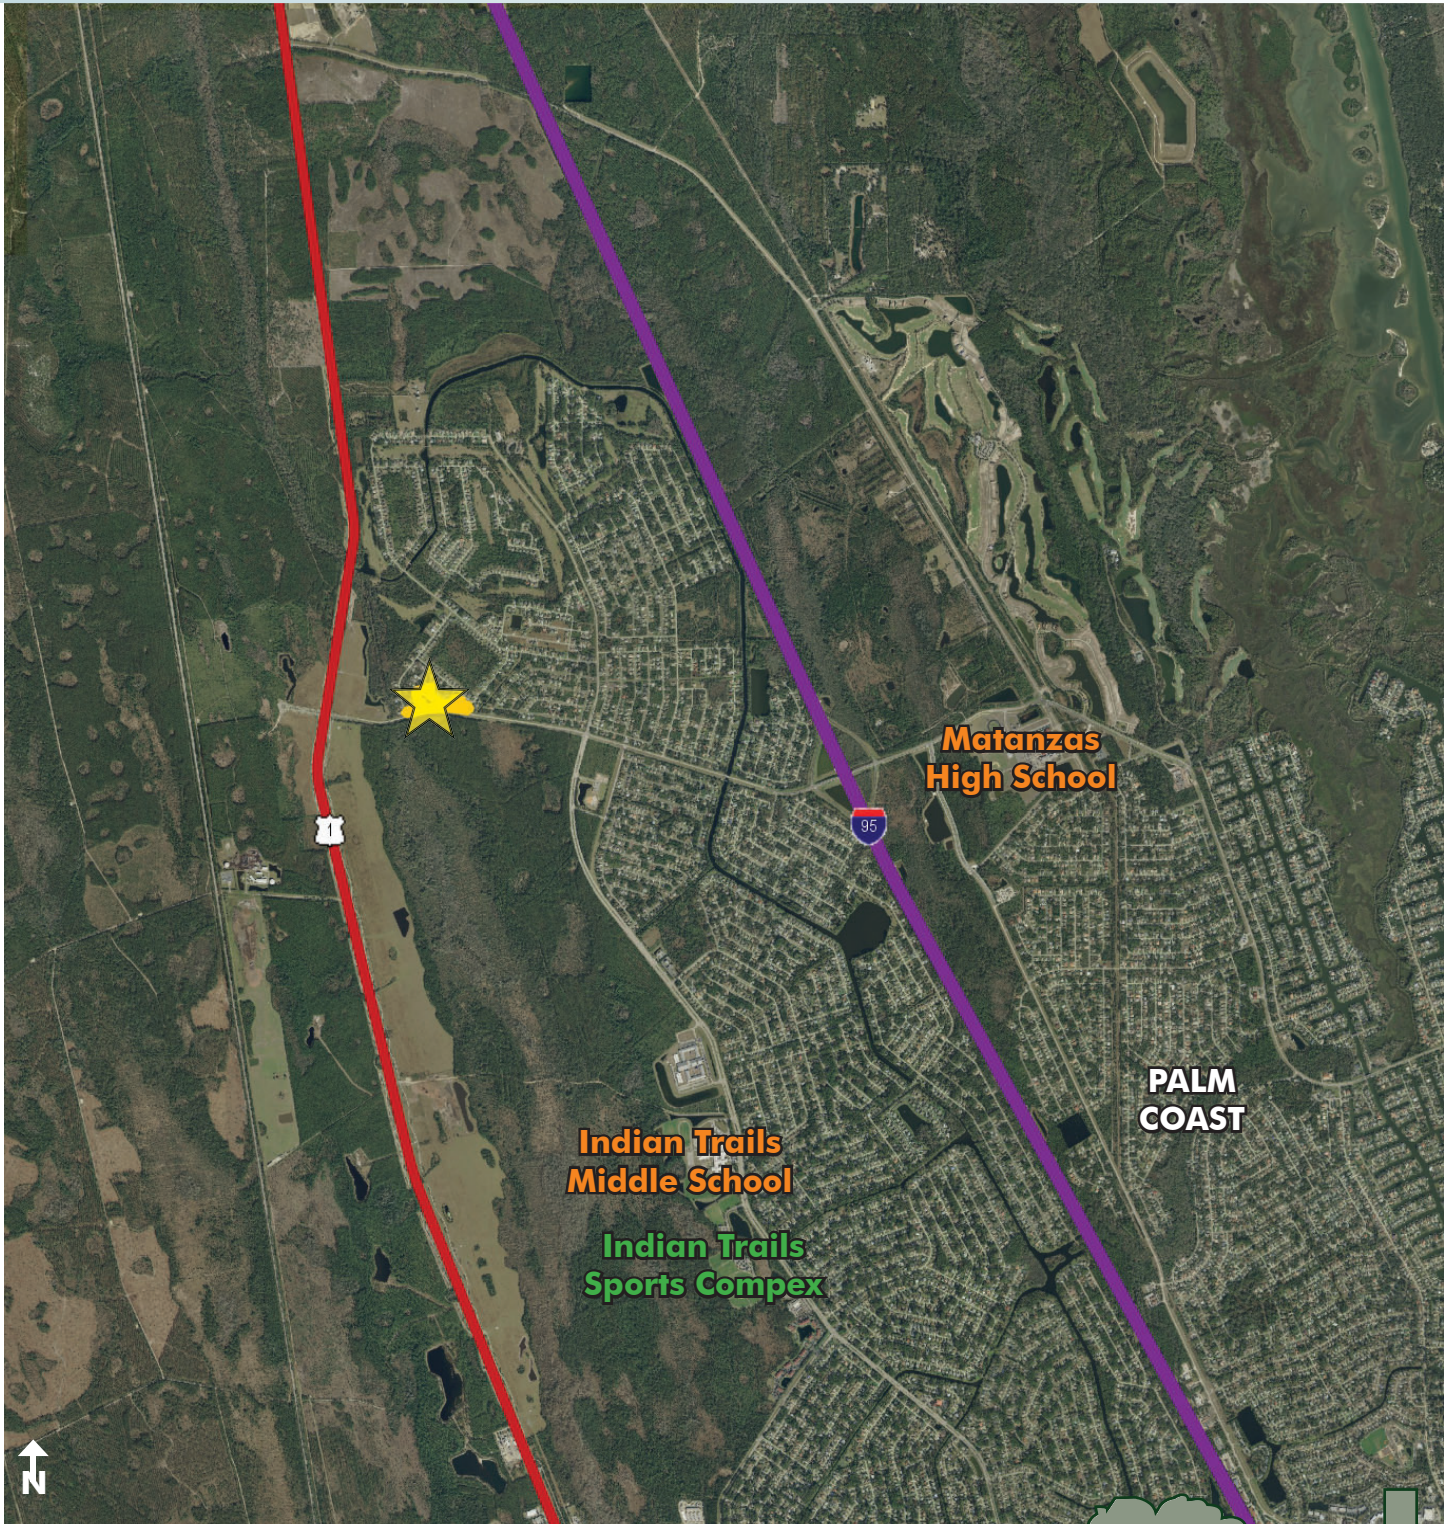

PALM COAST RESIDENTIAL

4.76± acres

Palm Coast, Flagler County, FL

REGIONAL MAP

— Commercial Real Estate Investments | Management | Brokerage | Development | Land

Maury L. Carter & Associates, Inc.
407-422-3144 | www.maurycarter.com