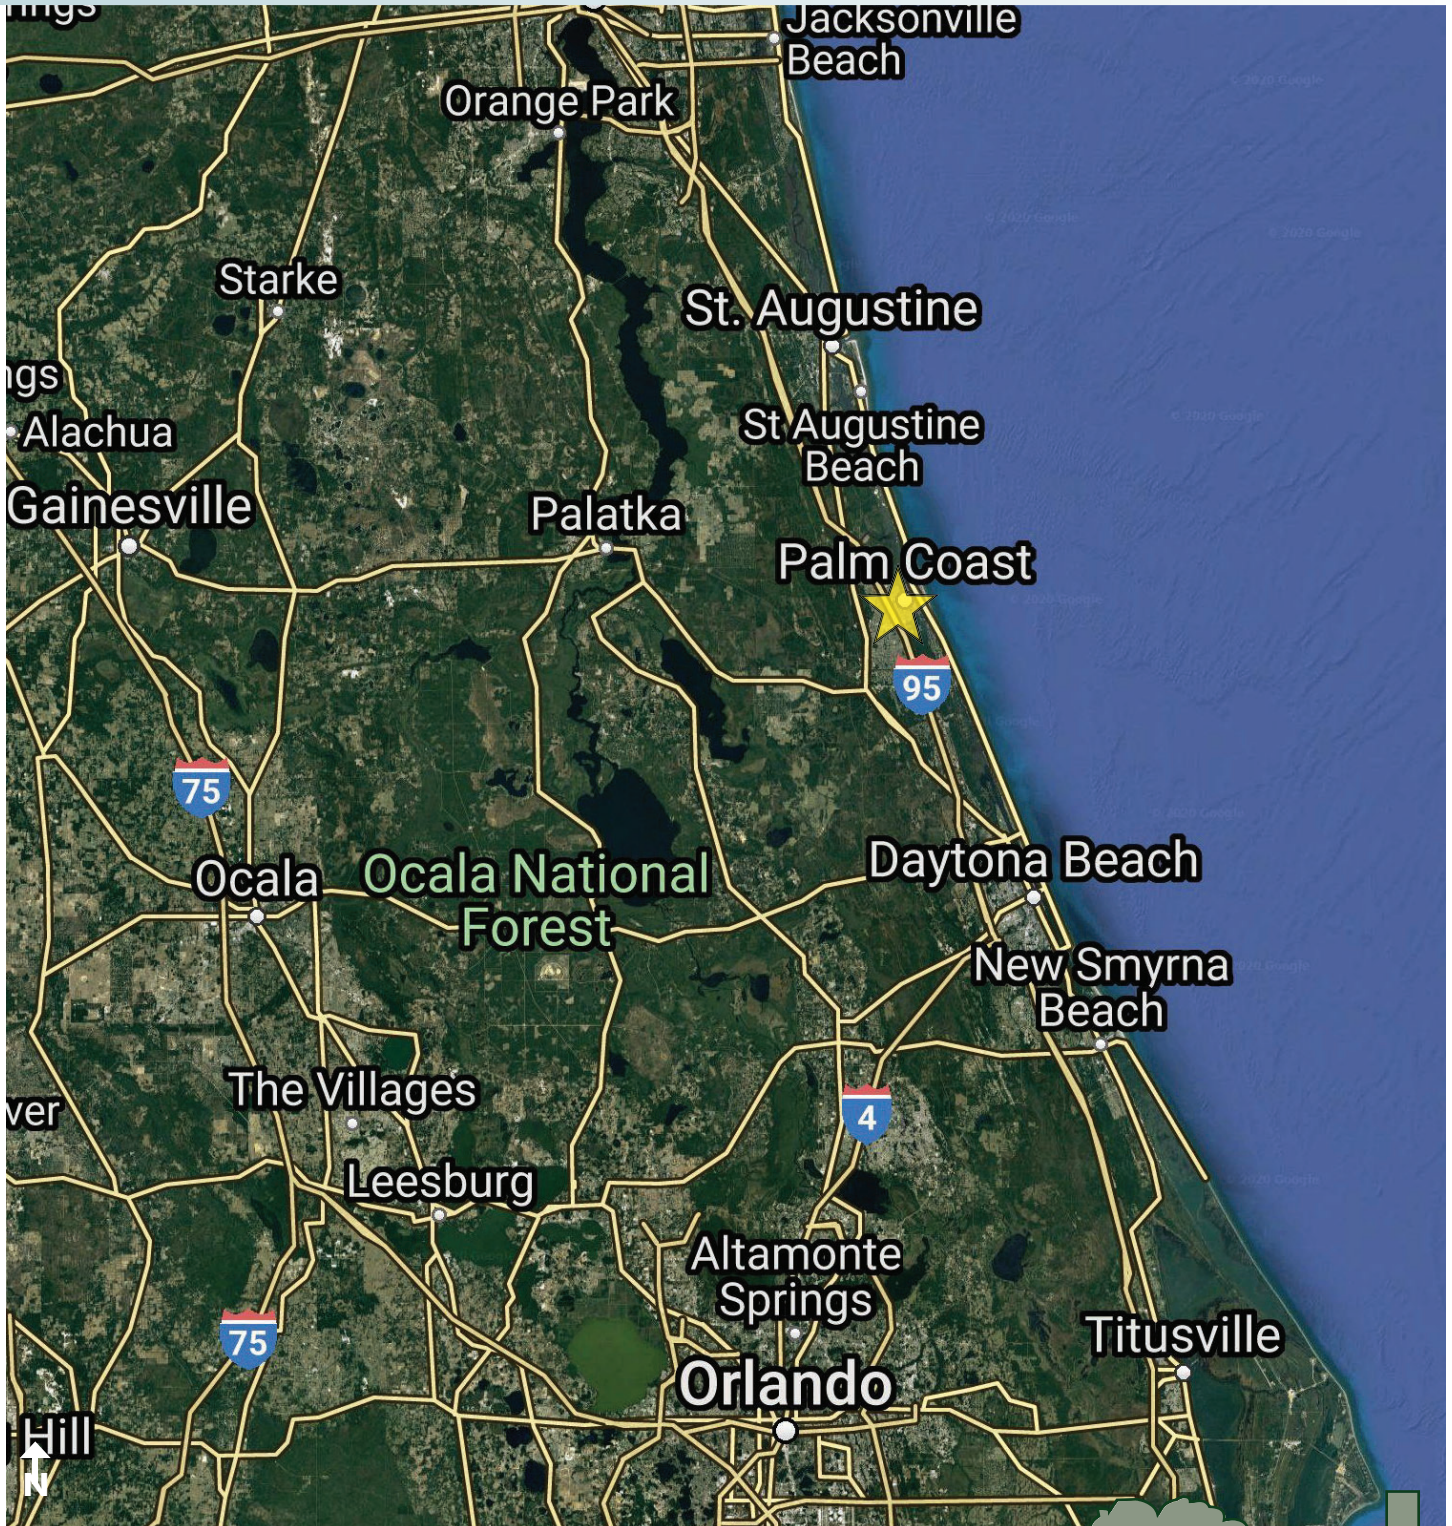

PALM COAST RESIDENTIAL

4.76± acres

Palm Coast, Flagler County, FL

LOCATION MAP

— Commercial Real Estate Investments | Management | Brokerage | Development | Land

Maury L. Carter & Associates, Inc.
407-422-3144 | www.maurycarter.com