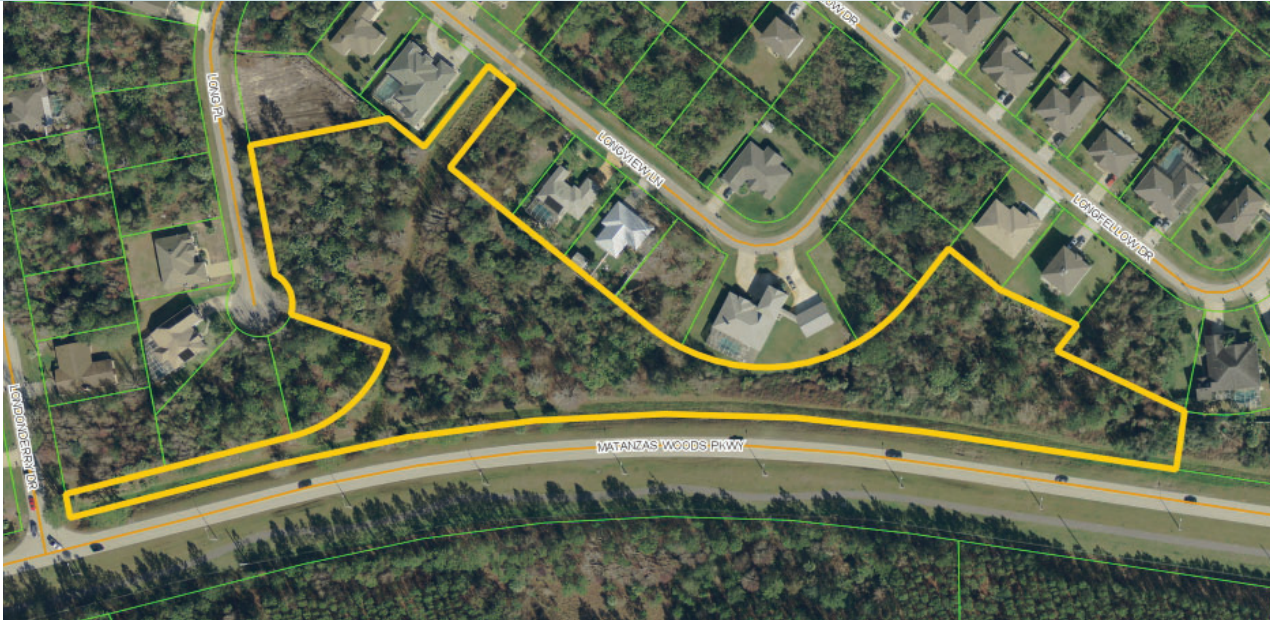

# PALM COAST RESIDENTIAL

4.76± acres

Palm Coast, Flagler County, FL

## SIZE

4.76± acres

## DESCRIPTION

Located in the heart of Palm Coast, Florida. This is a truly unique lot with multiple access points and can be subdivided into a minimum of two residential lots. This property offers the safety and utility of living in a subdivision while still having multiple acres surrounding you. It's the perfect site to build your dream home!