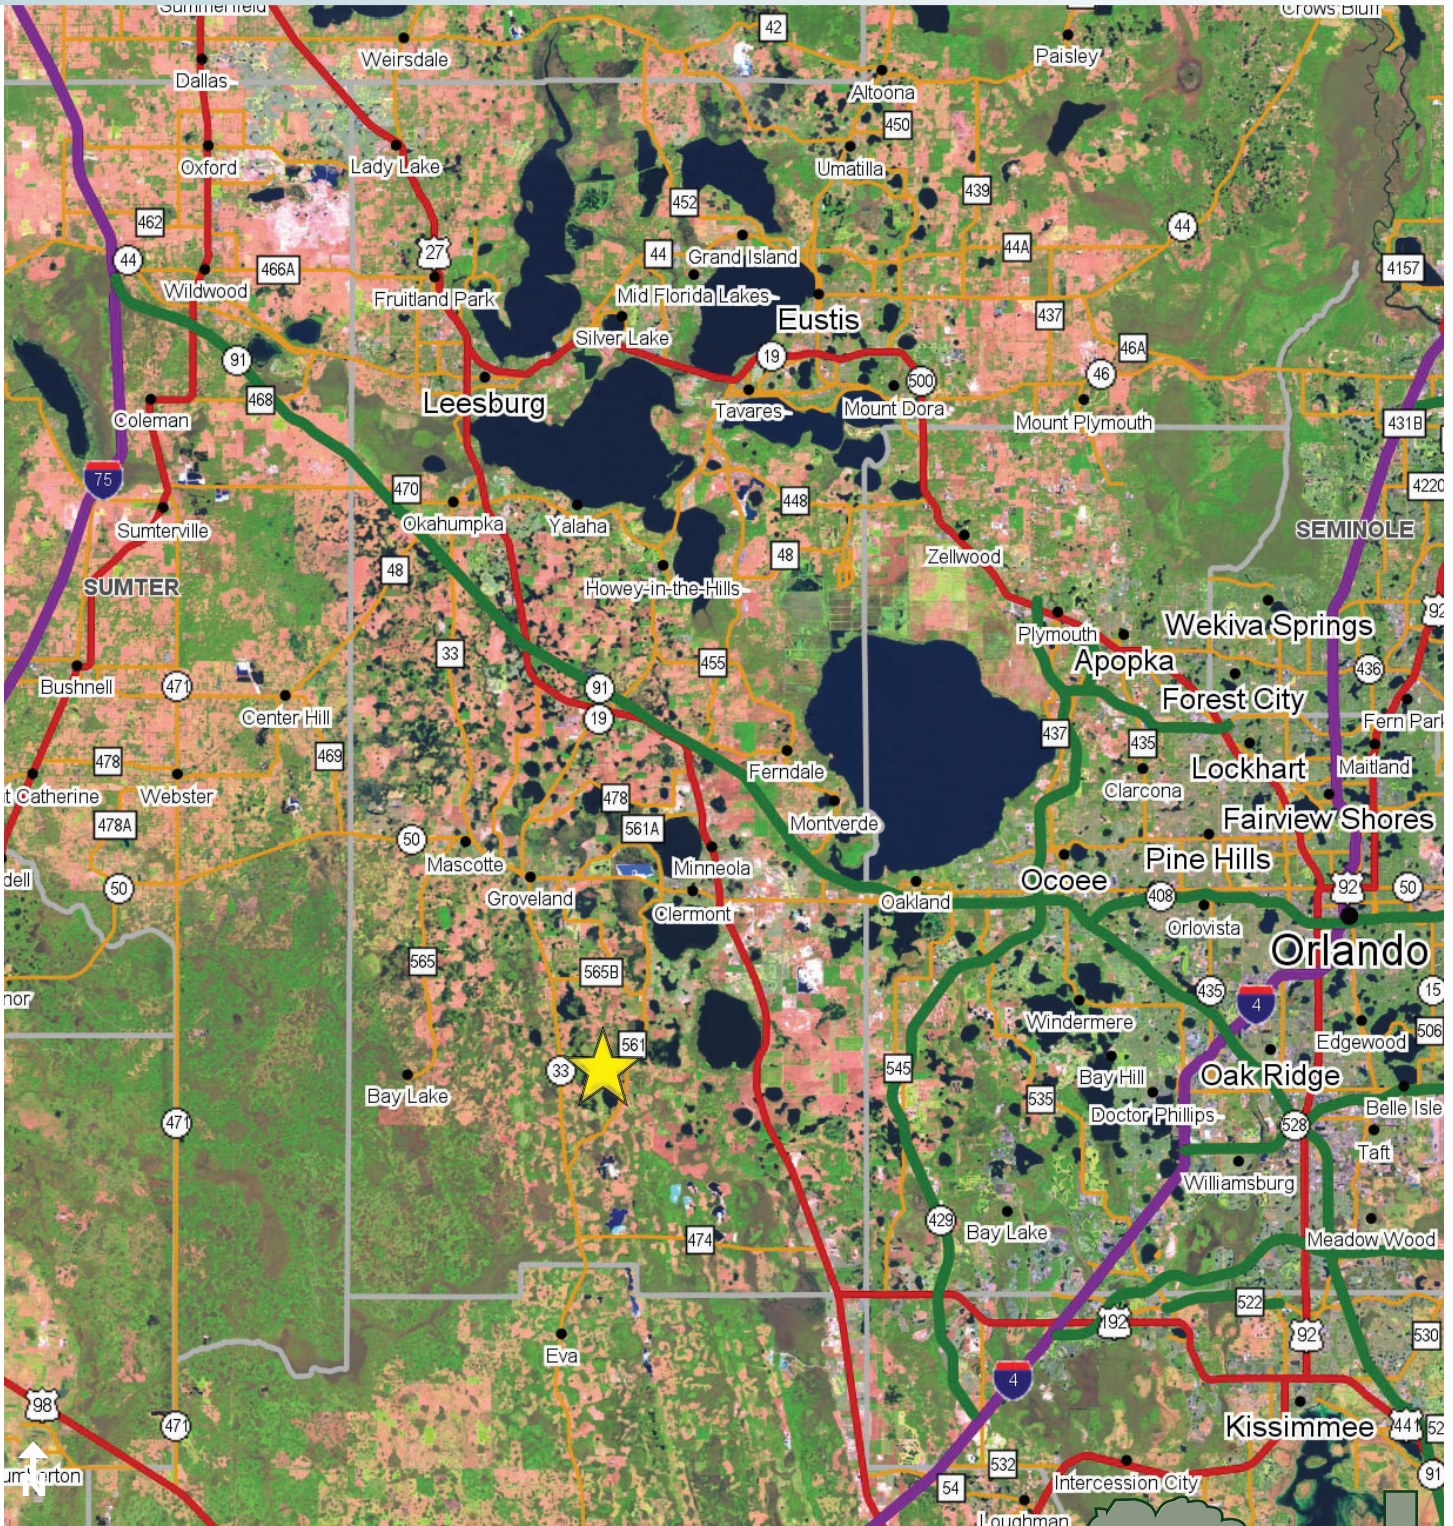

REGIONAL MAP

TURKEY OAK GROVE

25.61 ± acres
Lake County, FL

**PRICE
REDUCED**

LOCATION MAP

— Commercial Real Estate Investments | Management | Brokerage | Development | Land

Maury L. Carter & Associates, Inc.
407-422-3144 | www.maurycarter.com