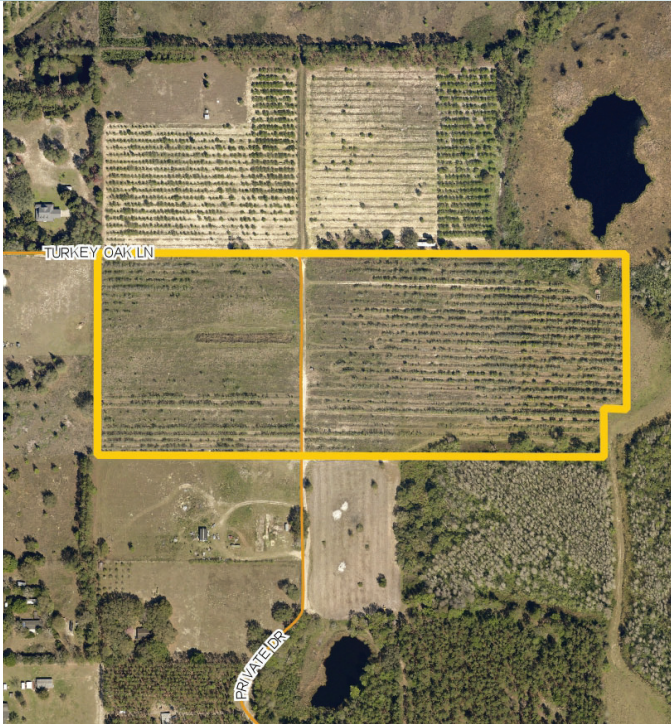

TURKEY OAK GROVE

25.61 ± acres
Lake County, FL

**PRICE
REDUCED**

LAND FOR SALE

LOCATION

Turkey Oak Lane, Clermont, Florida 34711. Just 7 miles from downtown Clermont and 25 miles from Orlando.

SIZE

25.61 ± acres

PRICE

NOW \$195,000 (was \$320,000)

ZONING

Agricultural

ROAD FRONTAGE

650' ± on Turkey Oak Lane

UTILITIES

Power from Turkey Oak Lane

PARCEL ID

242325050000100000

DESCRIPTION

Own your part of old Florida citrus industry history with this former producing citrus grove.

Offering subject to errors, omission, prior sale or withdrawal without notice.