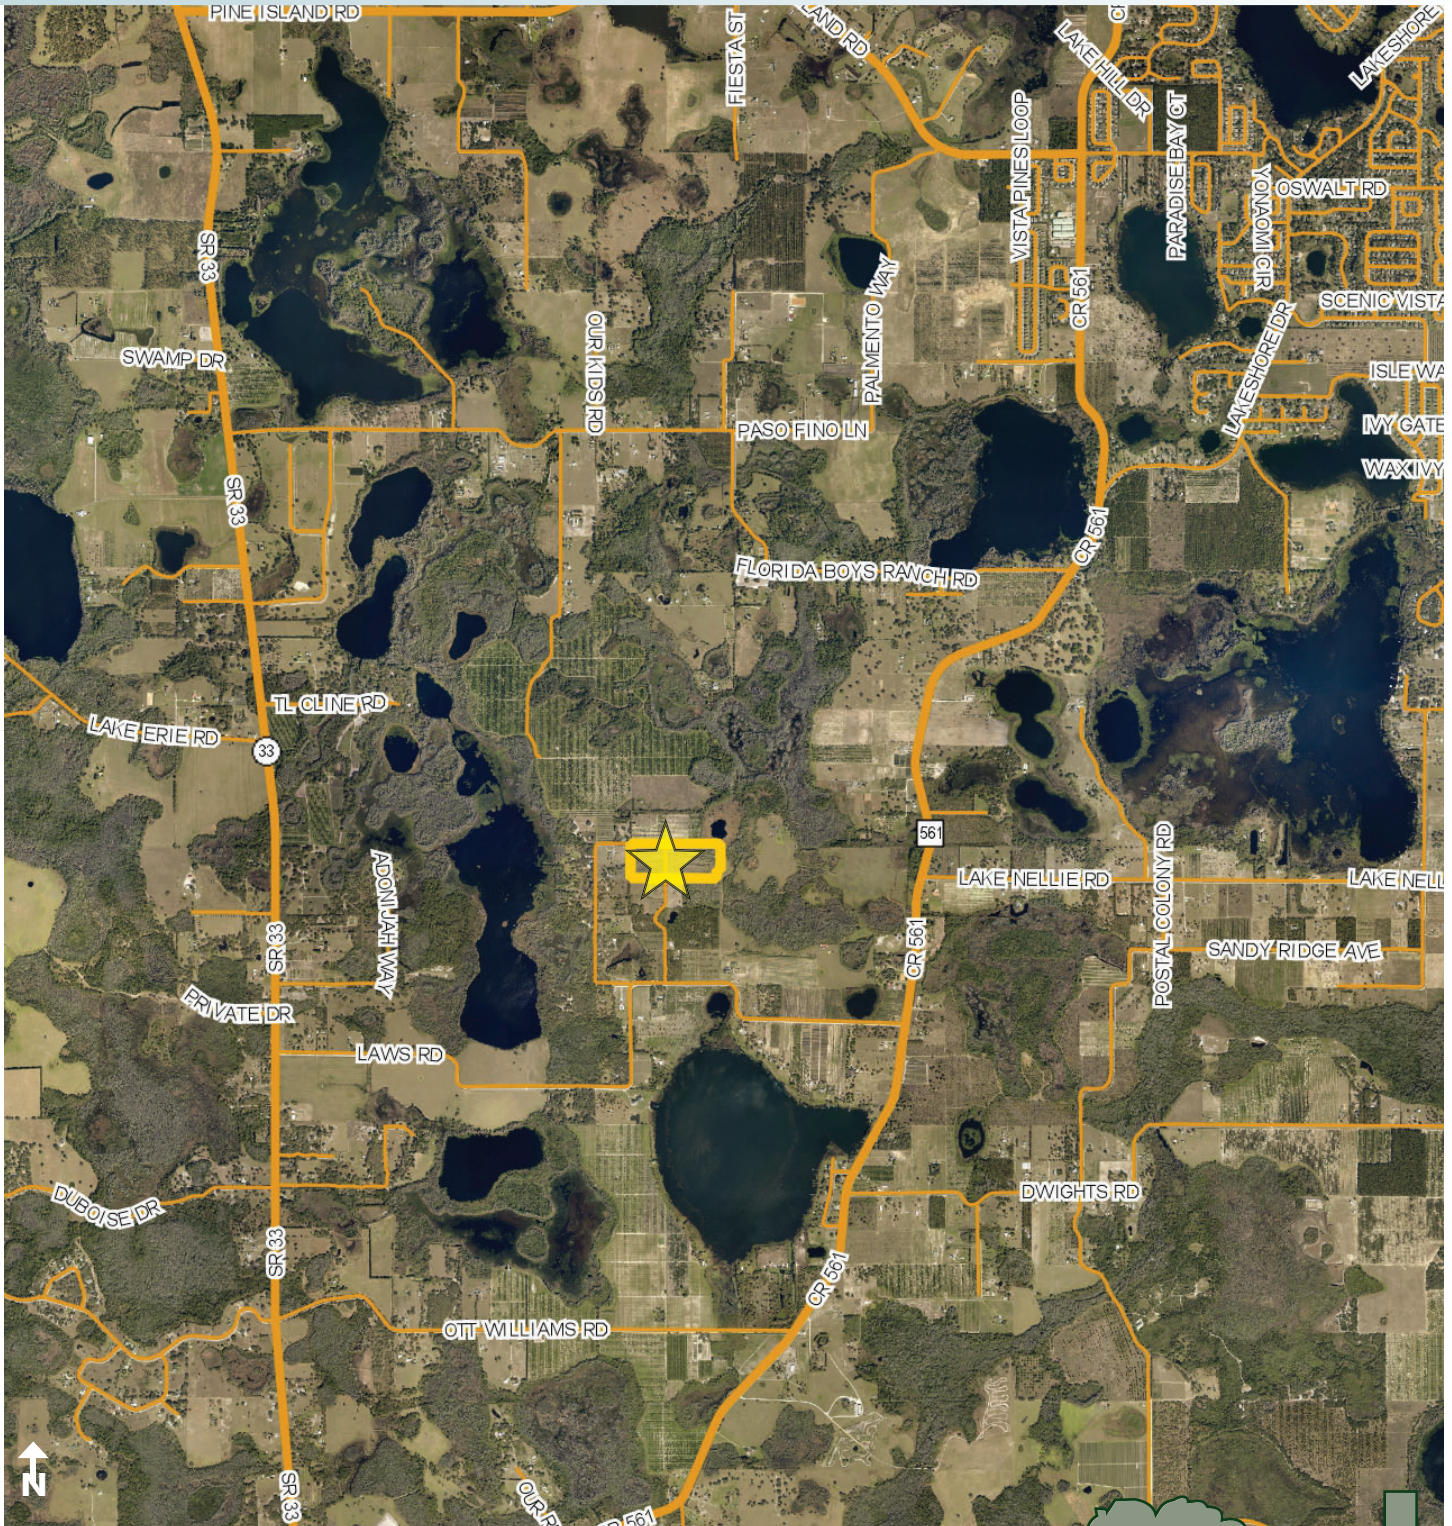

WETLANDS MAP

TURKEY OAK GROVE

25.61 ± acres
Lake County, FL

**PRICE
REDUCED**

REGIONAL MAP

— Commercial Real Estate Investments | Management | Brokerage | Development | Land

Maury L. Carter & Associates, Inc.
407-422-3144 | www.maurycarter.com