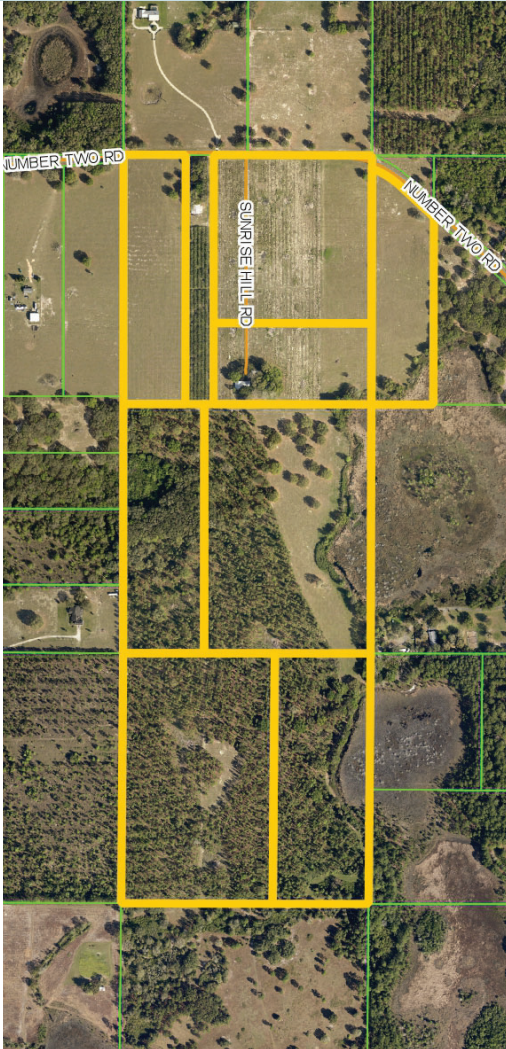

PLEASANT FARMS

125.32± acres

Howey-in-the-Hills, Lake County, FL

**UNDER
CONTRACT**

LAND FOR SALE

LOCATION

25246 Sunrise Hill Road
Howey-in-the-Hills, FL 34737

SIZE

125.32± acres

PRICE

$1,440,000 or $11,338/acre

ROAD FRONTAGE

1,290'± on Number Two Road

ZONING

Lake County Agricultural

UTILITIES

No public utilities, septic and well. Electricity available

DESCRIPTION

In addition to the beautiful physical features of Pleasant Farms, there are three structures on this property. Includes one very unique house with 1 BED/1.5 BATHS that overlooks a pasture and a lake. In addition, there is a 1 BED/1 BATH cabin on site plus a barn and shop area too.

Offering subject to errors, omission, prior sale or withdrawal without notice.

— Commercial Real Estate Investments | Management | Brokerage | Development | Land

Maury L. Carter & Associates, Inc.
407-422-3144 | www.maurycarter.com