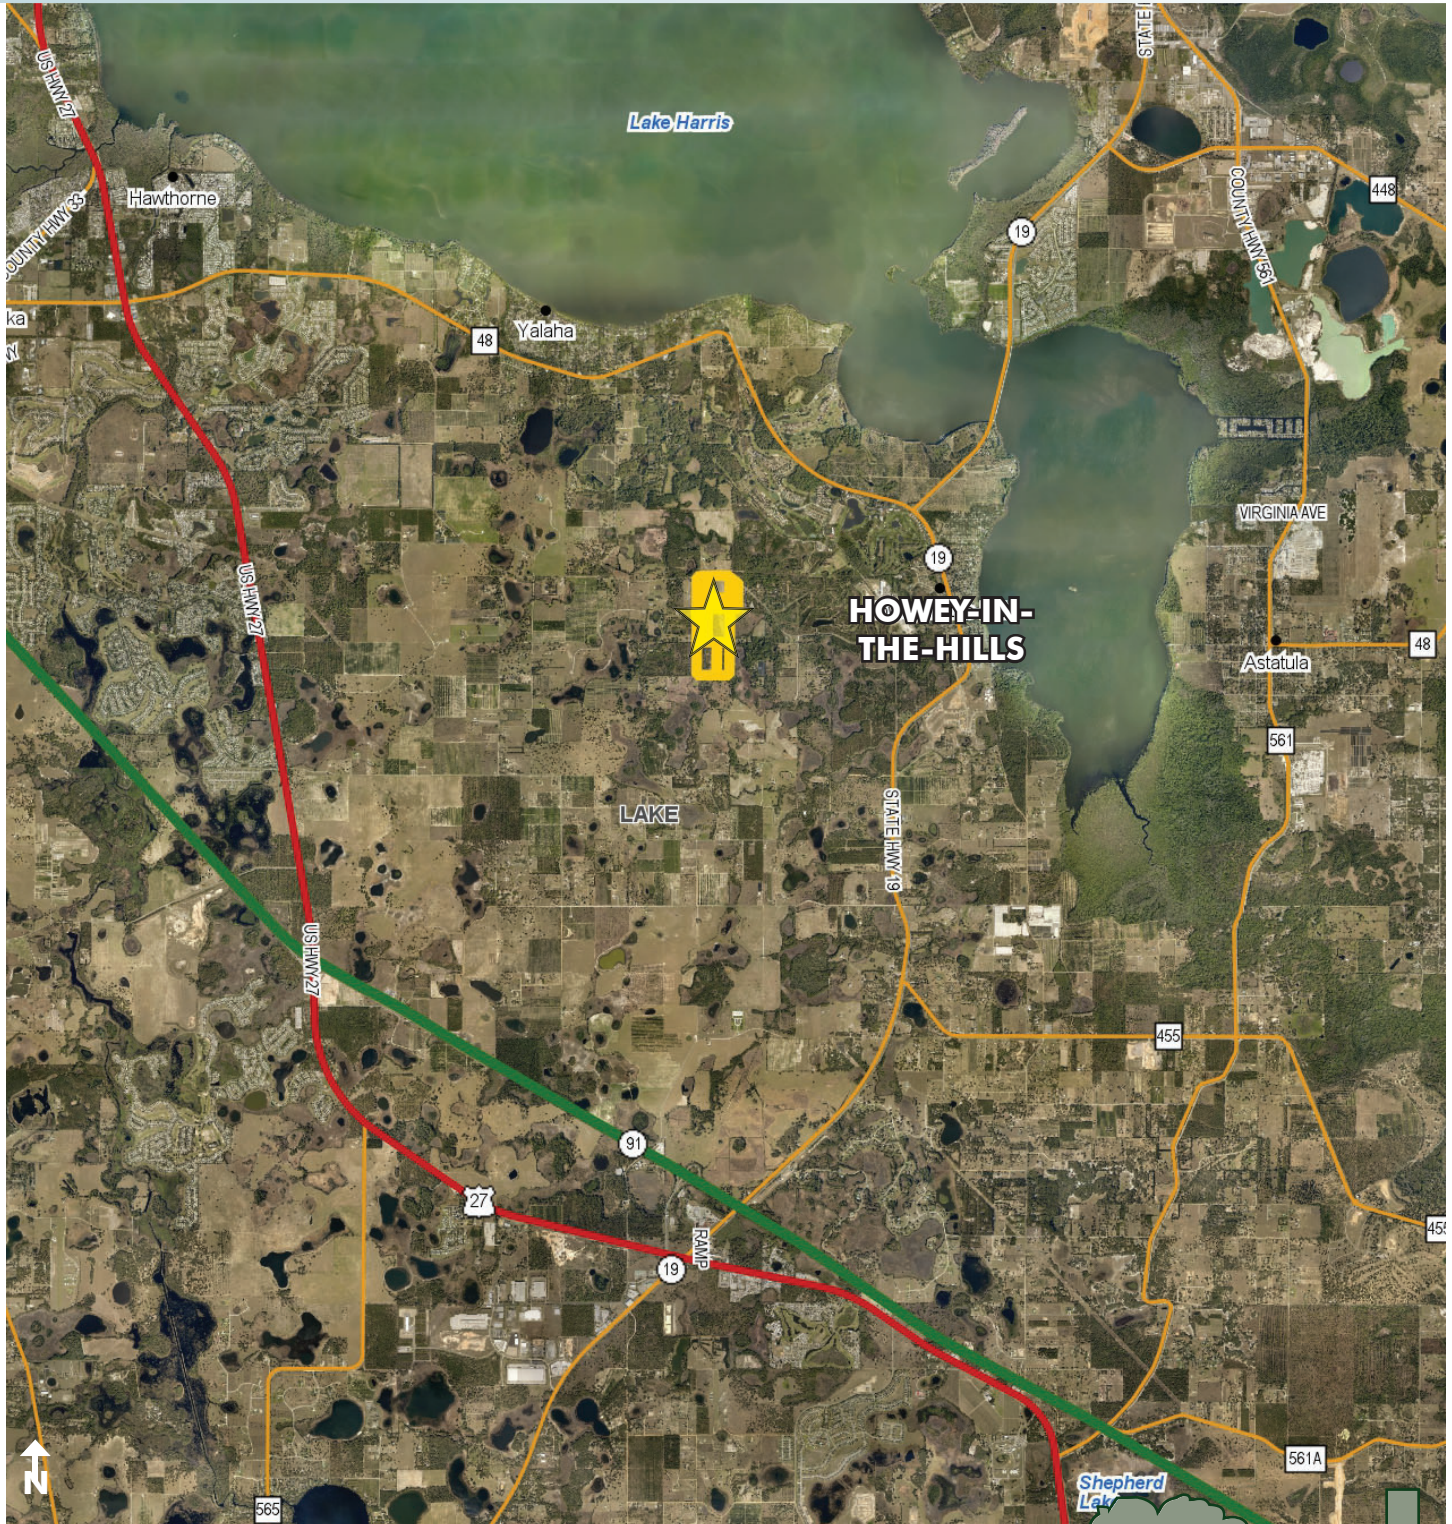

PLEASANT FARMS

125.32± acres

Howey-in-the-Hills, Lake County, FL

**UNDER
CONTRACT**

REGIONAL MAP

— Commercial Real Estate Investments | Management | Brokerage | Development | Land

Maury L. Carter & Associates, Inc.
407-422-3144 | www.maurycarter.com