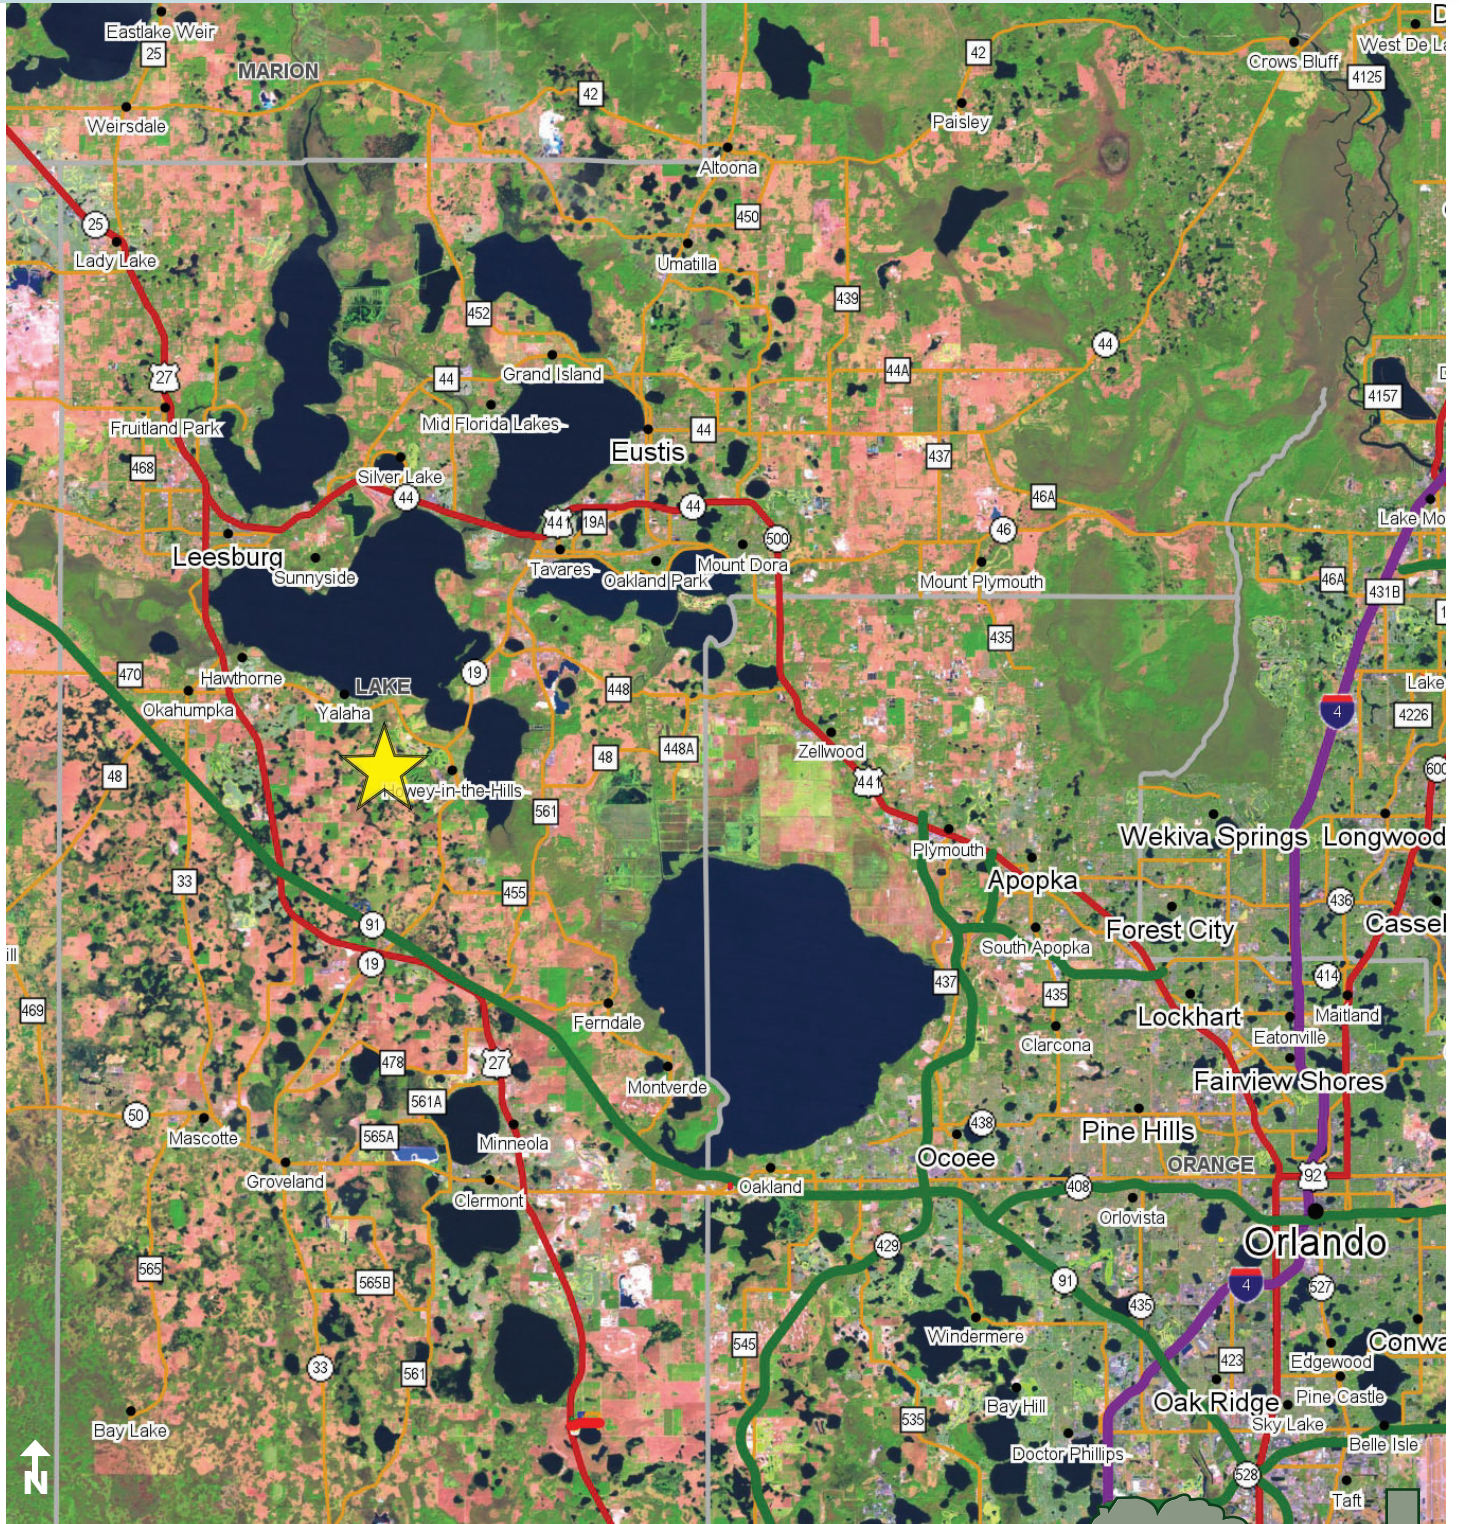

PLEASANT FARMS

125.32± acres

Howey-in-the-Hills, Lake County, FL

**UNDER
CONTRACT**

LOCATION MAP

— Commercial Real Estate Investments | Management | Brokerage | Development | Land

Maury L. Carter & Associates, Inc.
407-422-3144 | www.maurycarter.com