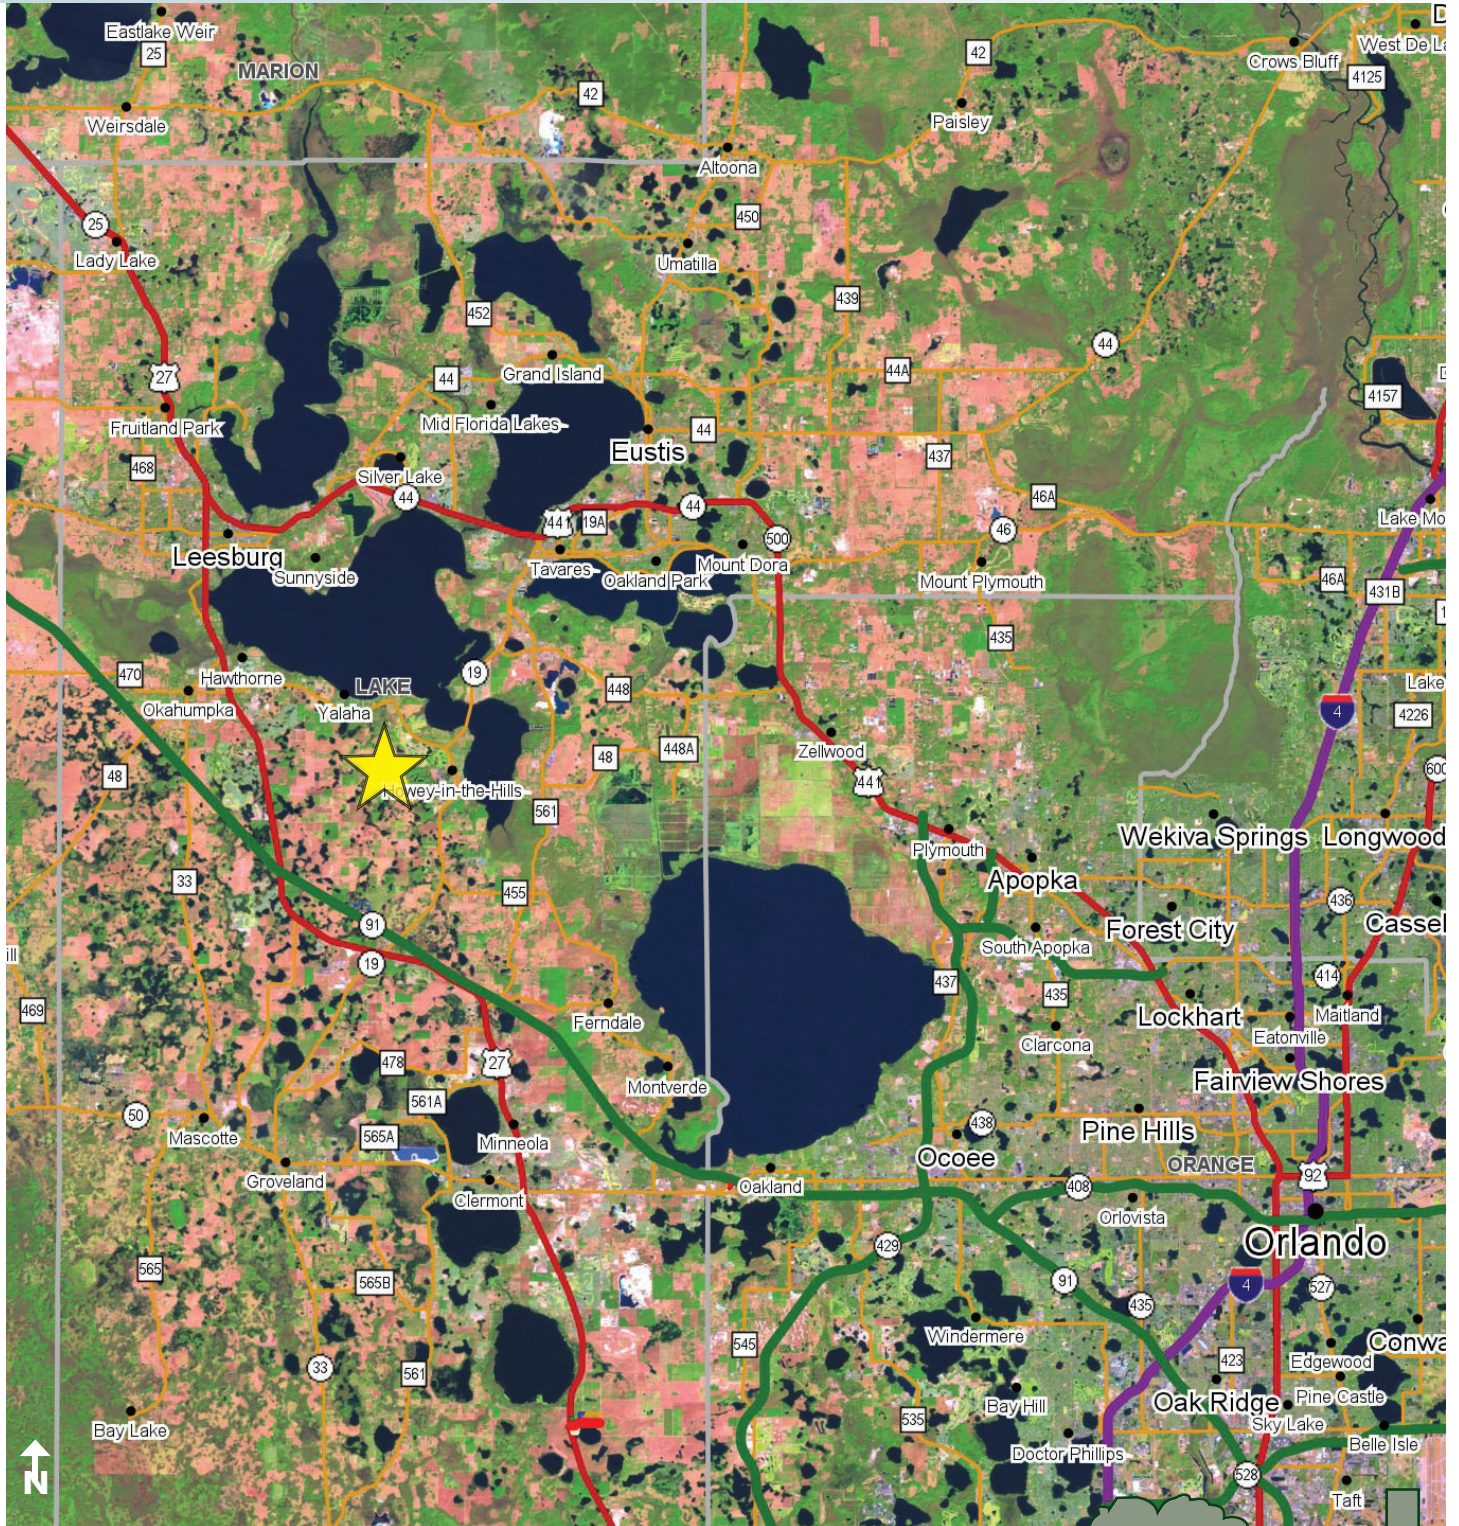

REGIONAL MAP

PLEASANT FARMS

125.32± acres

Howey-in-the-Hills, Lake County, FL

LOCATION MAP

— Commercial Real Estate Investments | Management | Brokerage | Development | Land

Maury L. Carter & Associates, Inc.
407-422-3144 | www.maurycarter.com