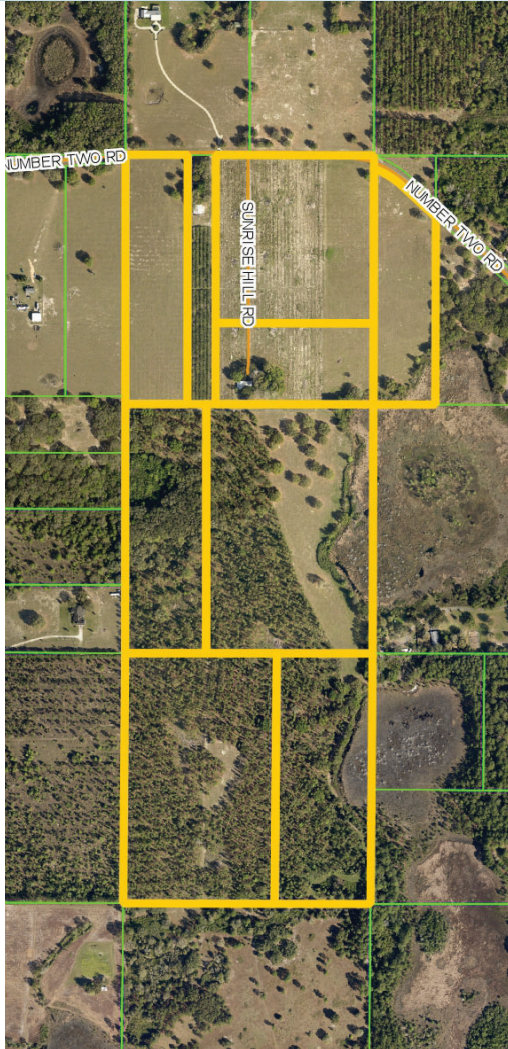

PLEASANT FARMS

125.32± acres

Howey-in-the-Hills, Lake County, FL

YOUR PERFECT GET-A-WAY!

Step back in time on this gorgeous 127± acres located in the rolling hill region of Howey-in-the-Hills, Florida. Pleasant Farms has a long-standing history of agricultural uses, particularly citrus, for many decades. This property has rolling hills, lake frontage on two lakes, beautiful planted pine stands, and gorgeous open pasture.

Maury L. Carter & Associates, Inc.
407-422-3144 | www.maurycarter.com

PLEASANT FARMS

125.32± acres

Howey-in-the-Hills, Lake County, FL

LOCATION

25246 Sunrise Hill Road
Howey-in-the-Hills, FL 34737

SIZE

125.32± acres

PRICE

\$1,440,000 or \$11,338/acre

ROAD FRONTAGE

1,290'± on Number Two Road

ZONING

Lake County Agricultural

UTILITIES

No public utilities, septic and well. Electricity available

DESCRIPTION

In addition to the beautiful physical features of Pleasant Farms, there are three structures on this property. Includes one very unique house with 1 BED/1.5 BATHS that overlooks a pasture and a lake. In addition, there is a 1 BED/1 BATH cabin on site plus a barn and shop area too.