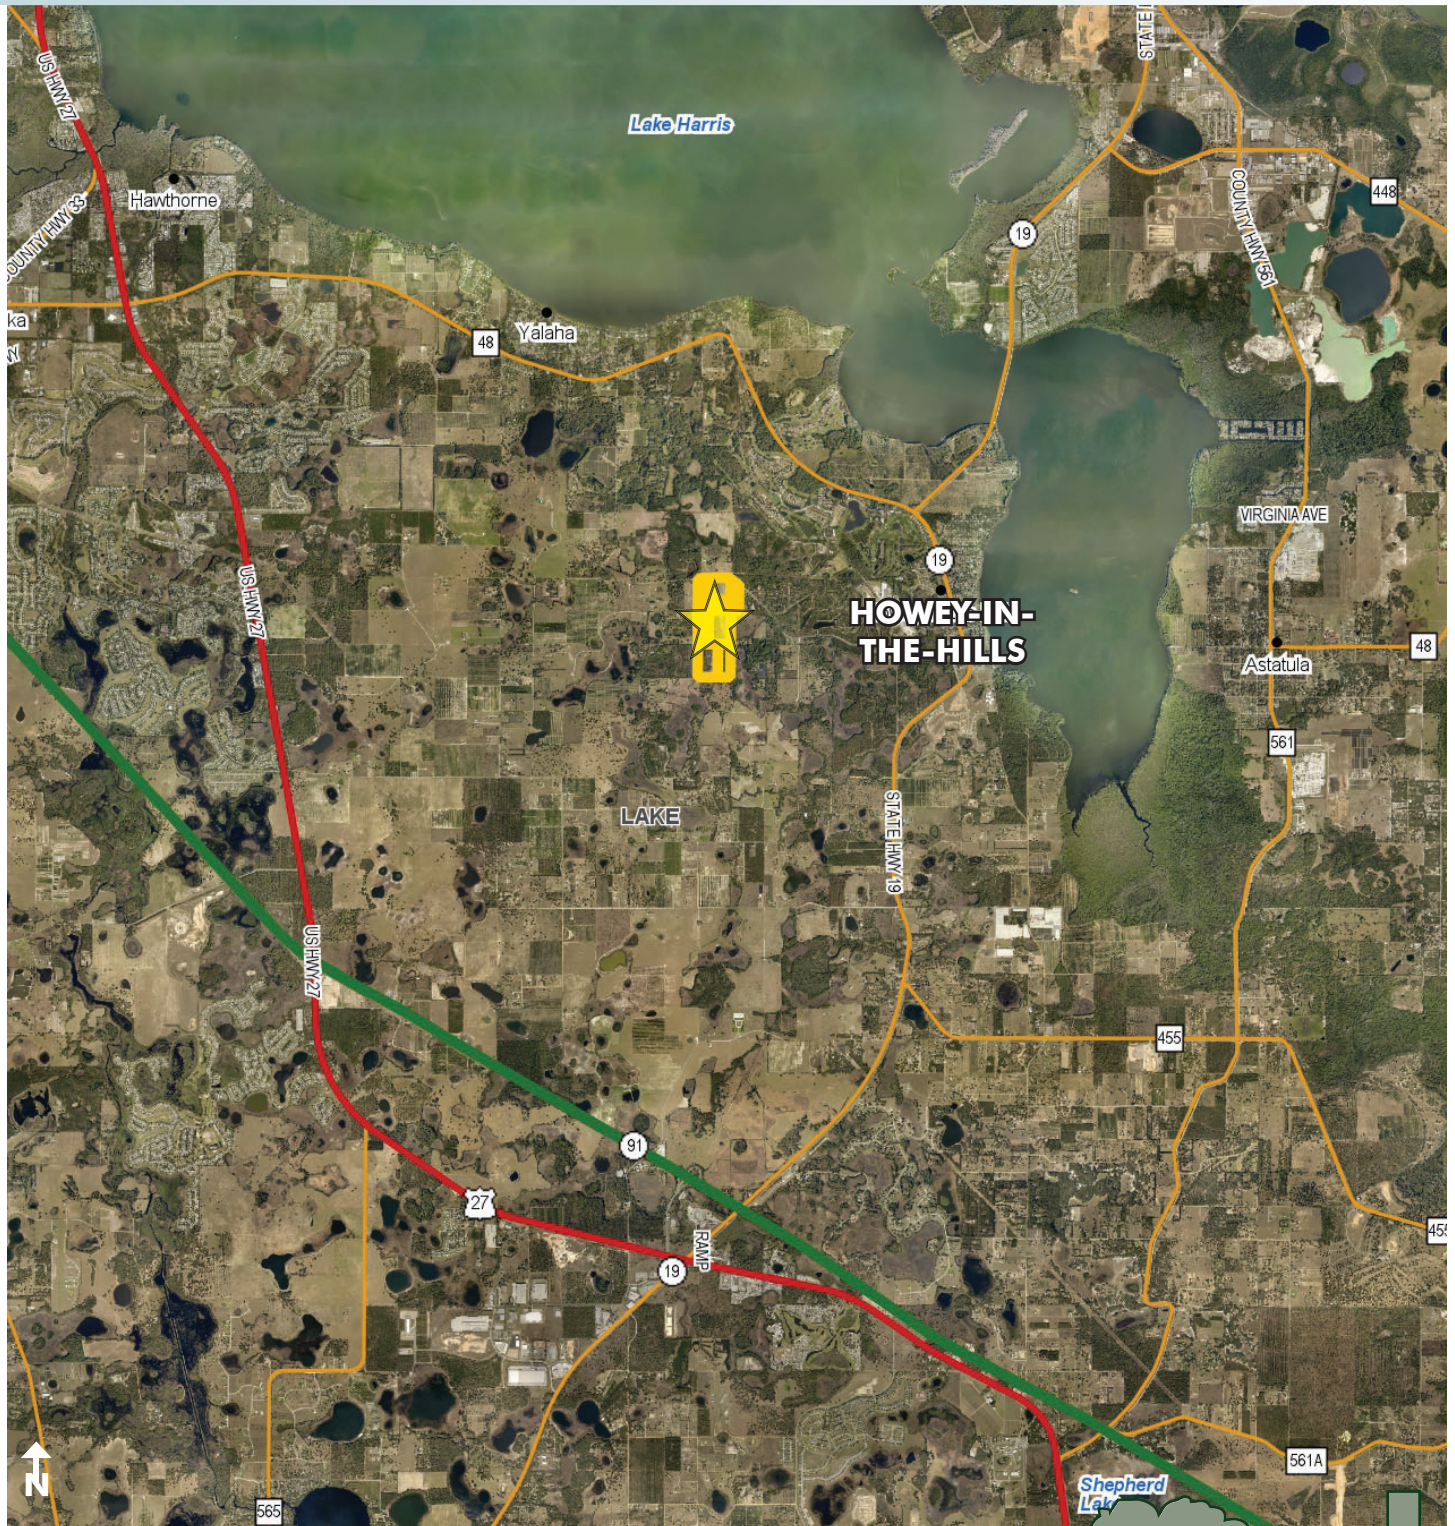

PROPERTY MAP

PLEASANT FARMS

125.32± acres

Howey-in-the-Hills, Lake County, FL

REGIONAL MAP

— Commercial Real Estate Investments | Management | Brokerage | Development | Land

Maury L. Carter & Associates, Inc.
407-422-3144 | www.maurycarter.com