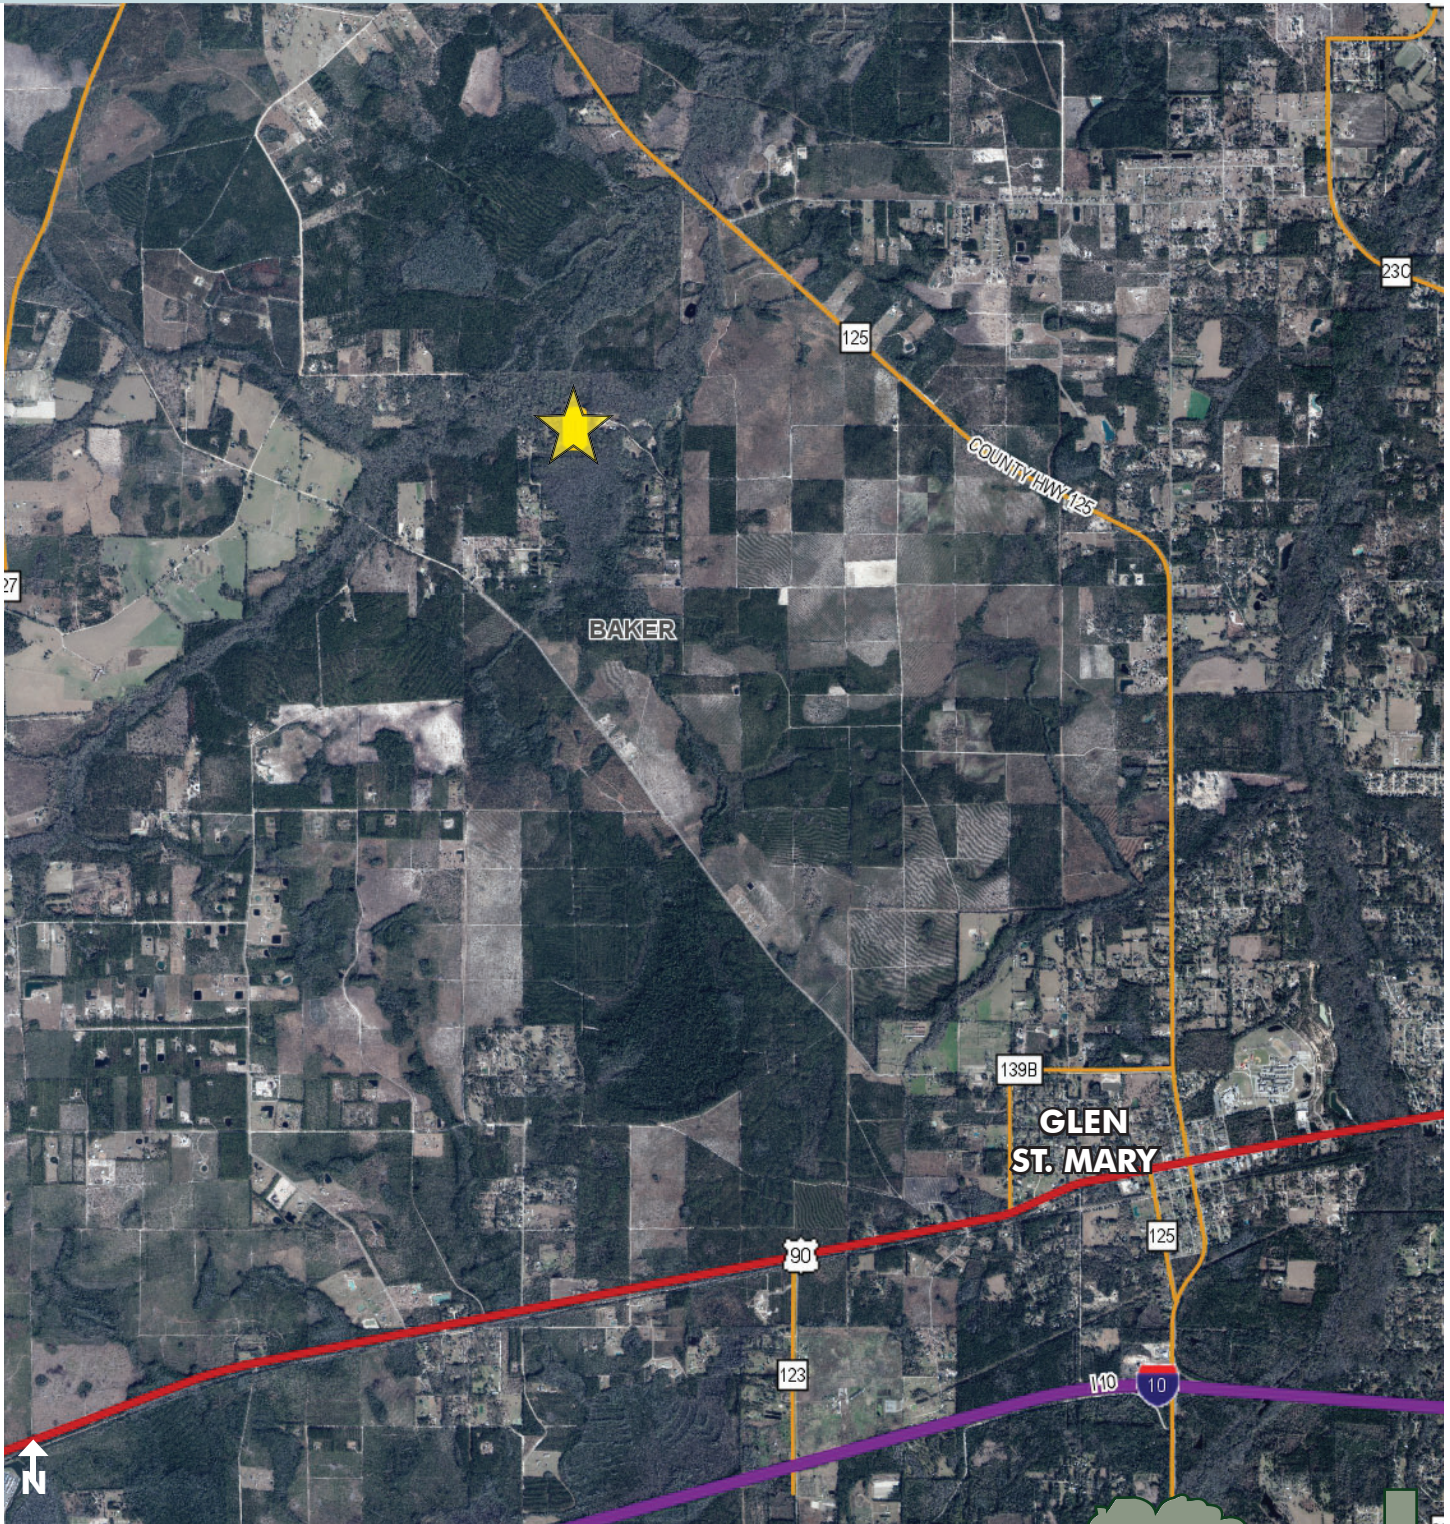

PROPERTY MAP

RURAL RESIDENTIAL NEAR FL-GA LINE

5.22± acres

Glen Saint Mary, Baker County, FL

**PRICE
REDUCED**

REGIONAL MAP

— Commercial Real Estate Investments | Management | Brokerage | Development | Land

Maury L. Carter & Associates, Inc.
407-422-3144 | www.maurycarter.com