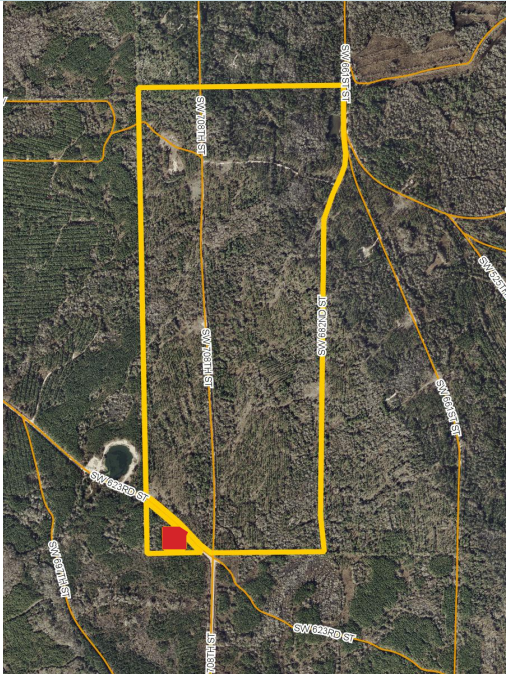

STEINHATCHEE RECREATION & TIMBER

240± acres

Dixie County, FL

**UNDER
CONTRACT**

LAND FOR SALE

DESCRIPTION/LOCATION

240 acres located 5± miles south of quaint Steinhatchee, Florida. This property is LOADED with recreational opportunities. Hunt, fish, camp, and much more. Build your dream cabin in the woods and enjoy this property for many years to come. Being so close to Steinhatchee, you can enjoy all of the benefits of being so close to the coast. Enjoy scalloping, salt water fishing, and other water recreational sports. Because Steinhatchee is such a short drive away, know that you can have all the benefits of shopping and dining close to your recreational property.

WAS: ~~\$360,000 or \$1,500/acre~~

SIZE

240± acres - outparcel in red not included.

UTILITIES

Well and septic installation required. Electricity to site.

ZONING

Agricultural

Offering subject to errors, omission, prior sale or withdrawal without notice.