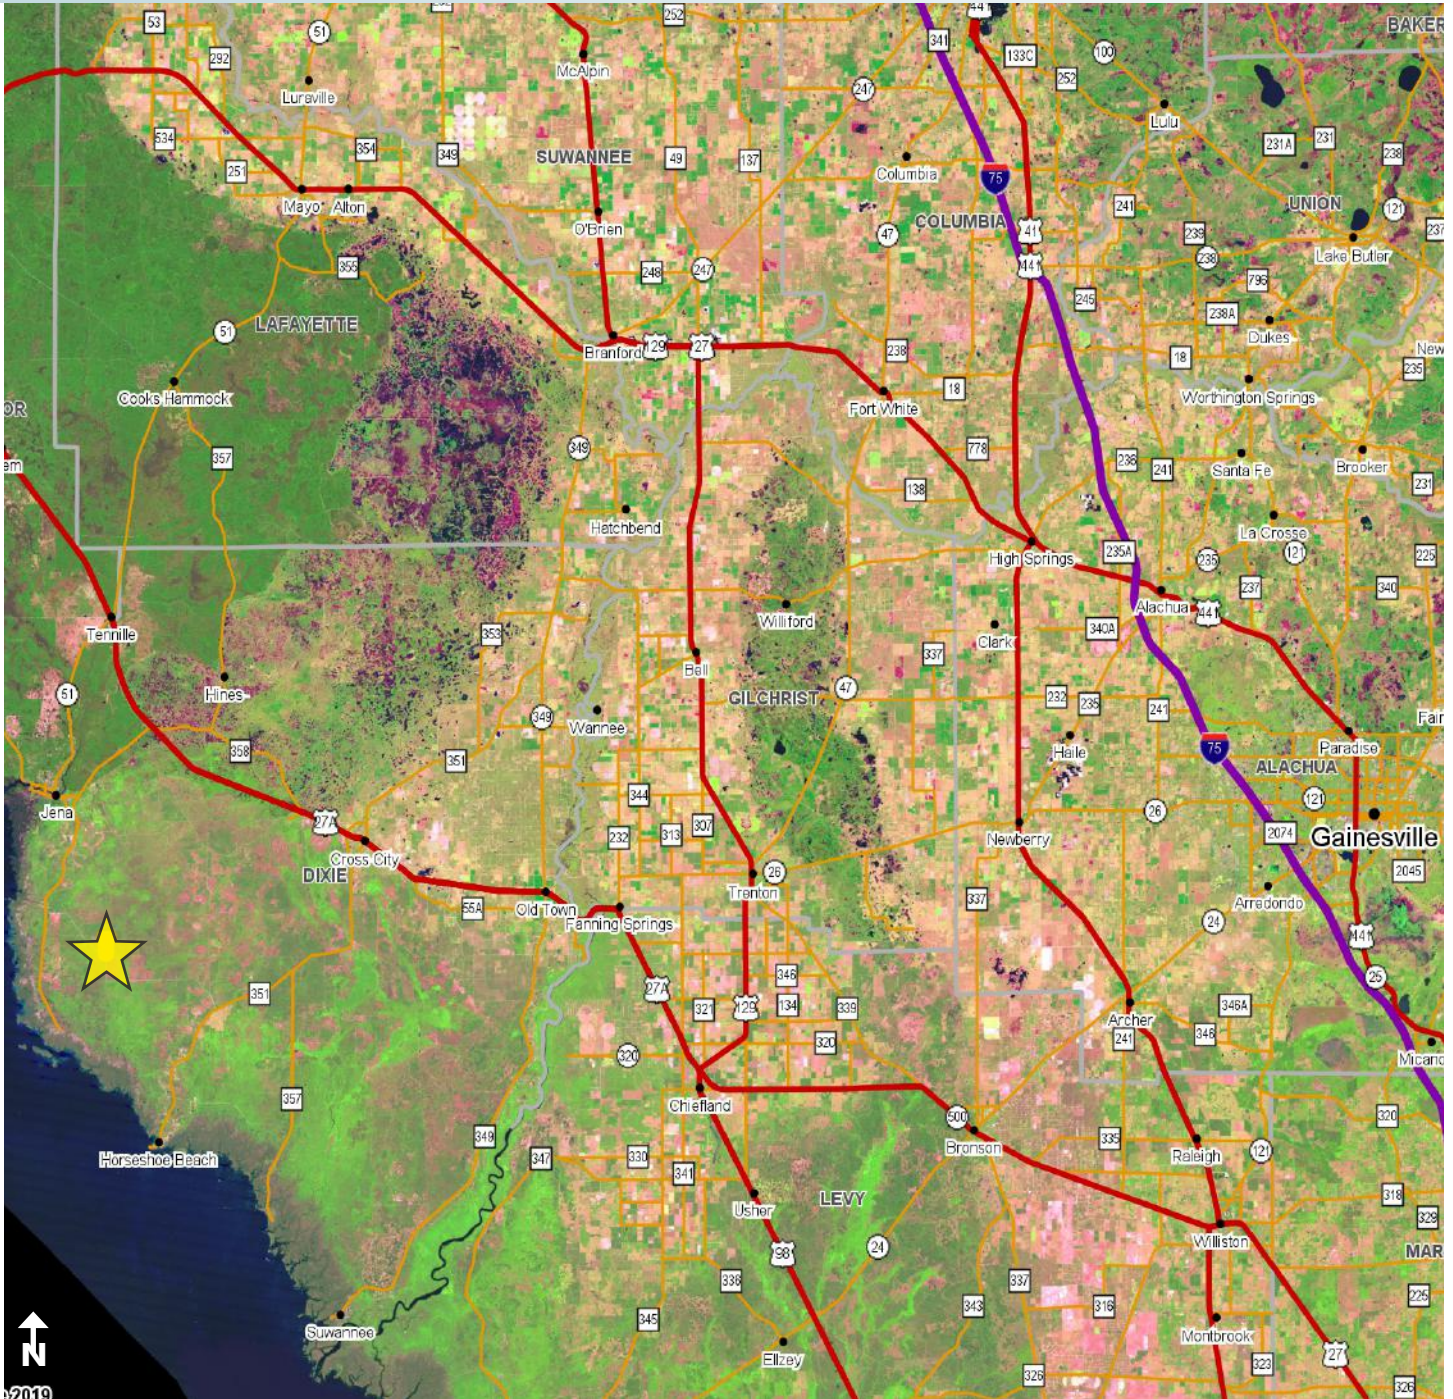

STEINHATCHEE RECREATION & TIMBER

240± acres
Dixie County, FL

**UNDER
CONTRACT**

LOCATION MAP

— Commercial Real Estate Investments | Management | Brokerage | Development | Land

Maury L. Carter & Associates, Inc.
407-422-3144 | www.maurycarter.com