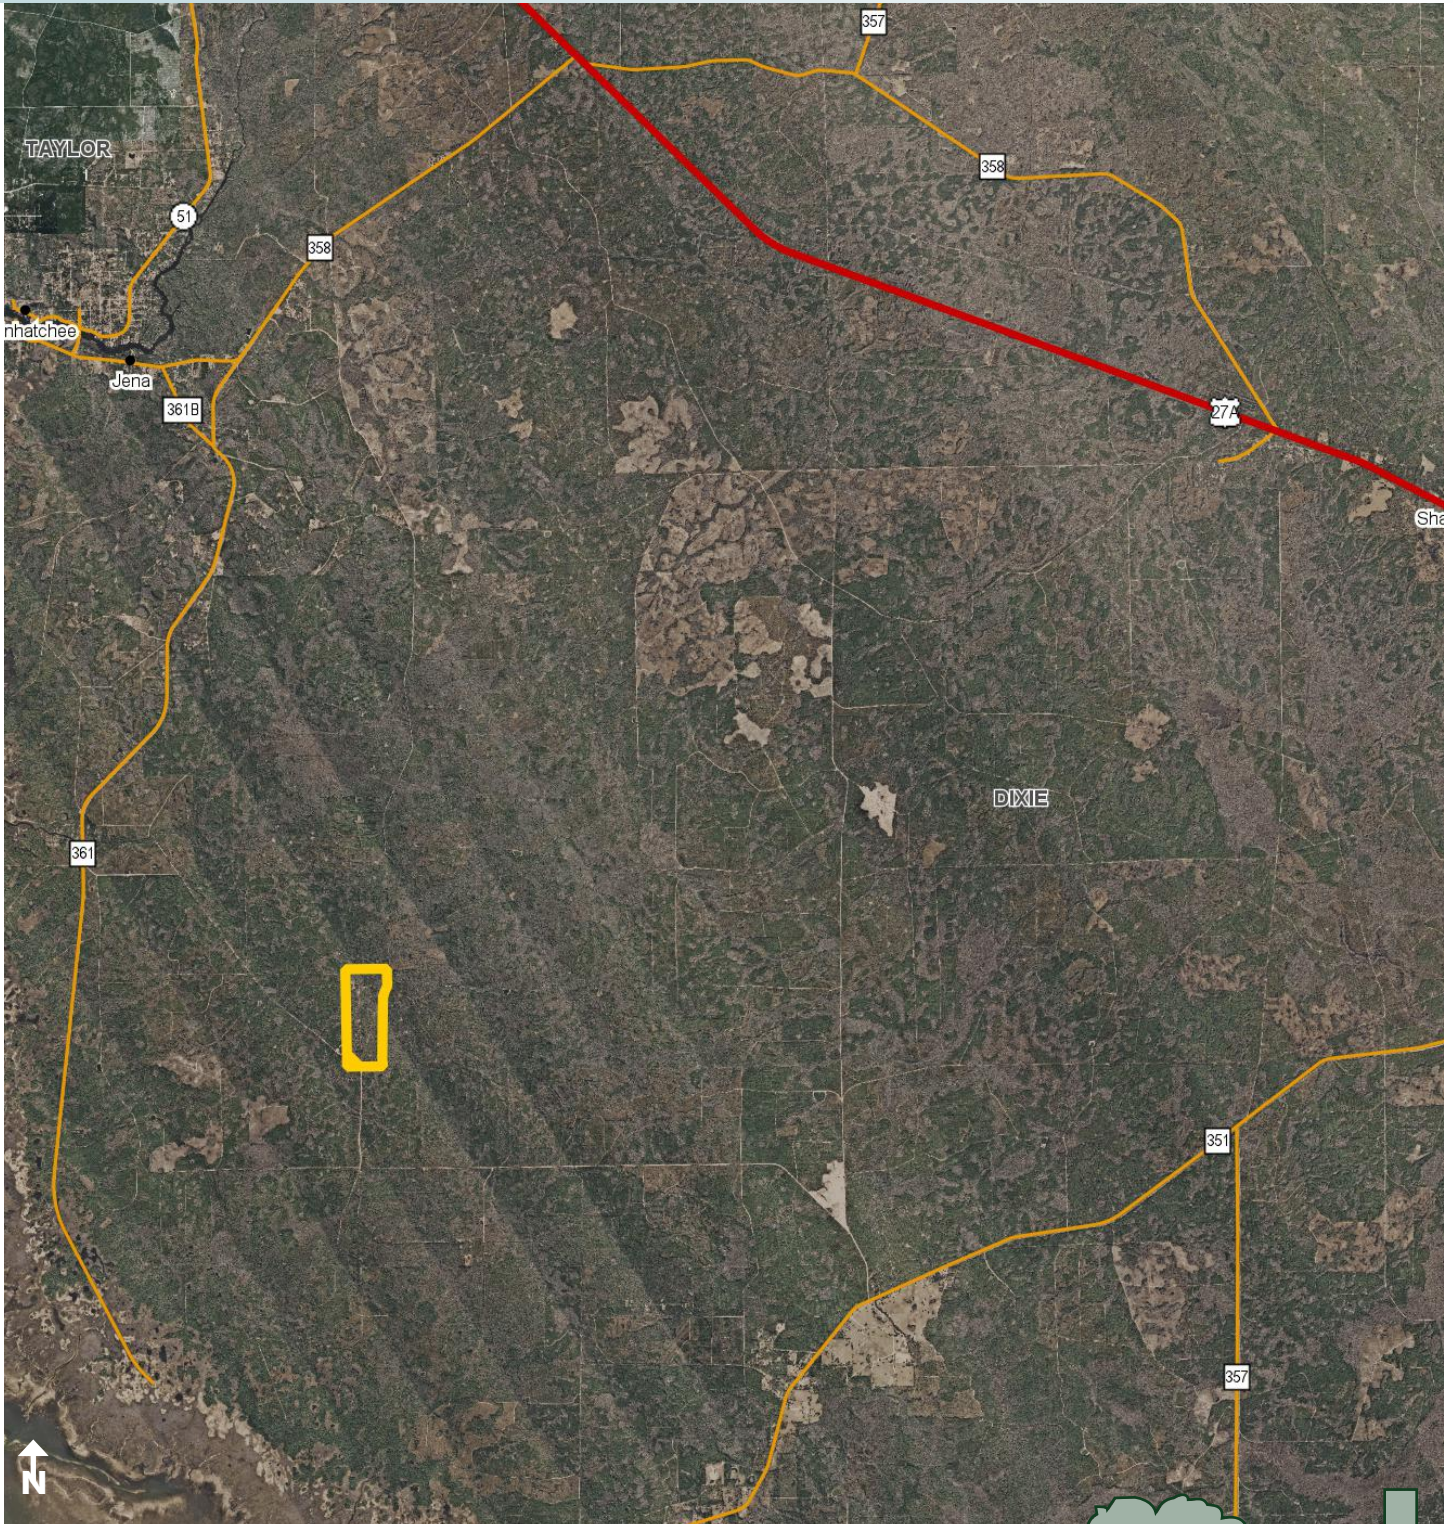

STEINHATCHEE RECREATION & TIMBER

240± acres

Dixie County, FL

**UNDER
CONTRACT**

REGIONAL MAP

— Commercial Real Estate Investments | Management | Brokerage | Development | Land

Maury L. Carter & Associates, Inc.
407-422-3144 | www.maurycarter.com