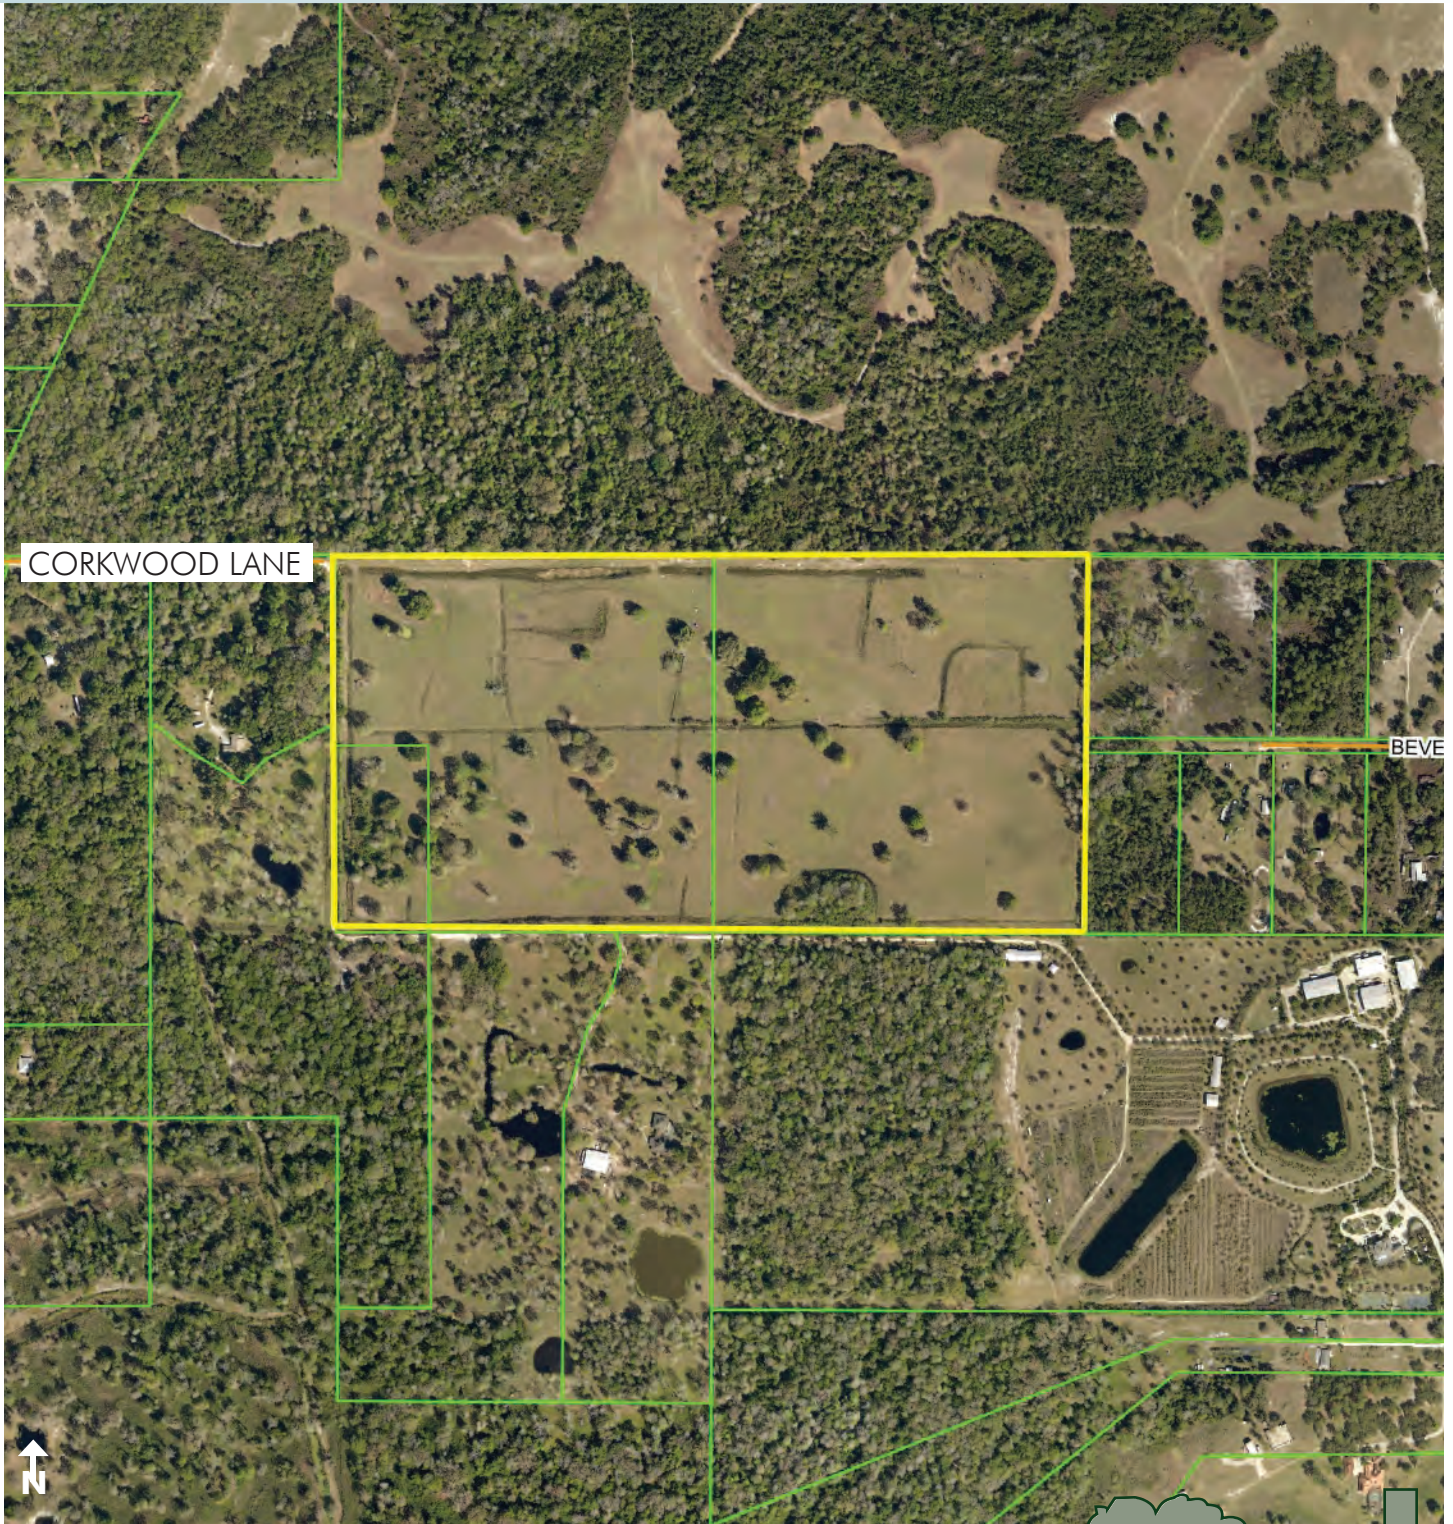

RURAL RETREAT & RECREATION

81.61 ± acres

Astatula, Lake County, FL

PROPERTY MAP

— Commercial Real Estate Investments | Management | Brokerage | Development | Land

Maury L. Carter & Associates, Inc.
407-422-3144 | www.maurycarter.com