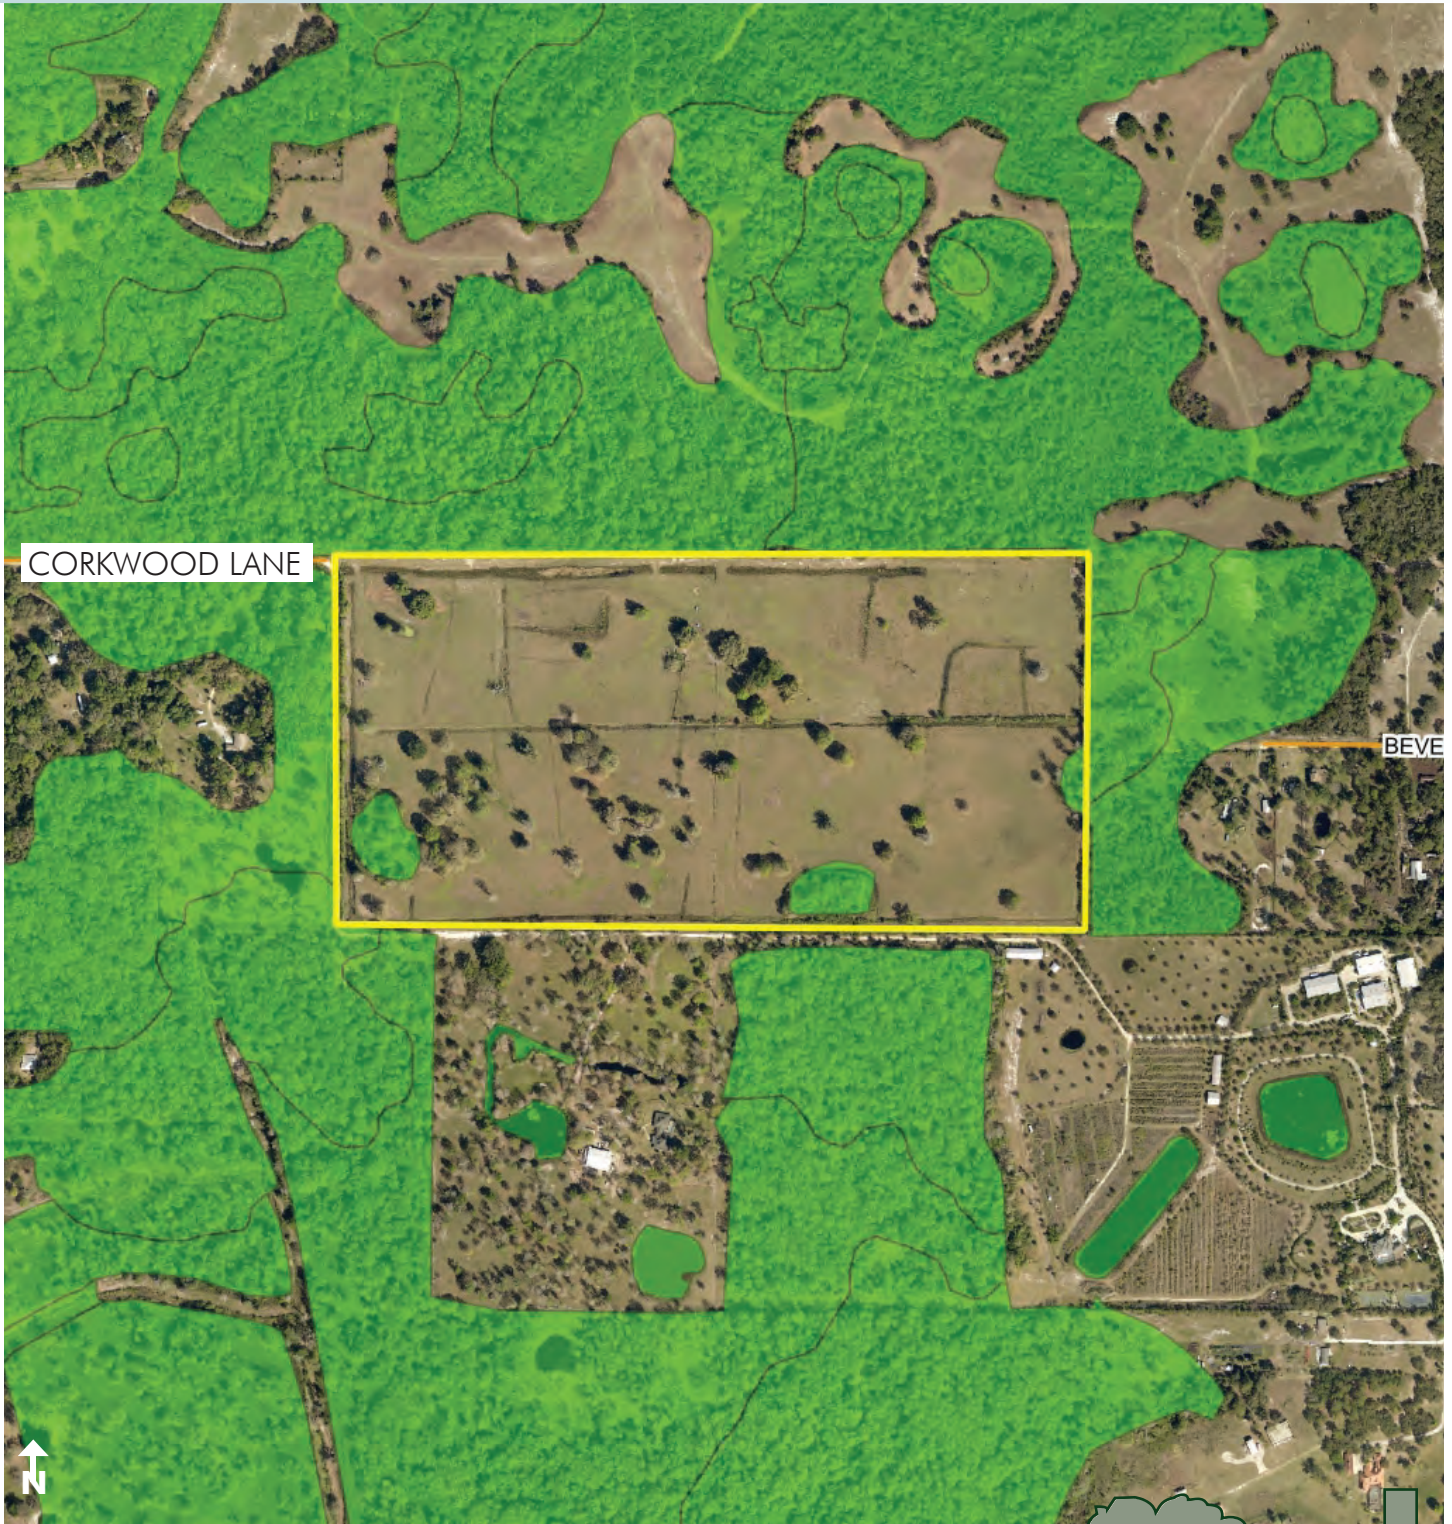

PROPERTY MAP

RURAL RETREAT & RECREATION

81.61 ± acres

Astatula, Lake County, FL

WETLANDS MAP

— Commercial Real Estate Investments | Management | Brokerage | Development | Land

Maury L. Carter & Associates, Inc.
407-422-3144 | www.maurycarter.com