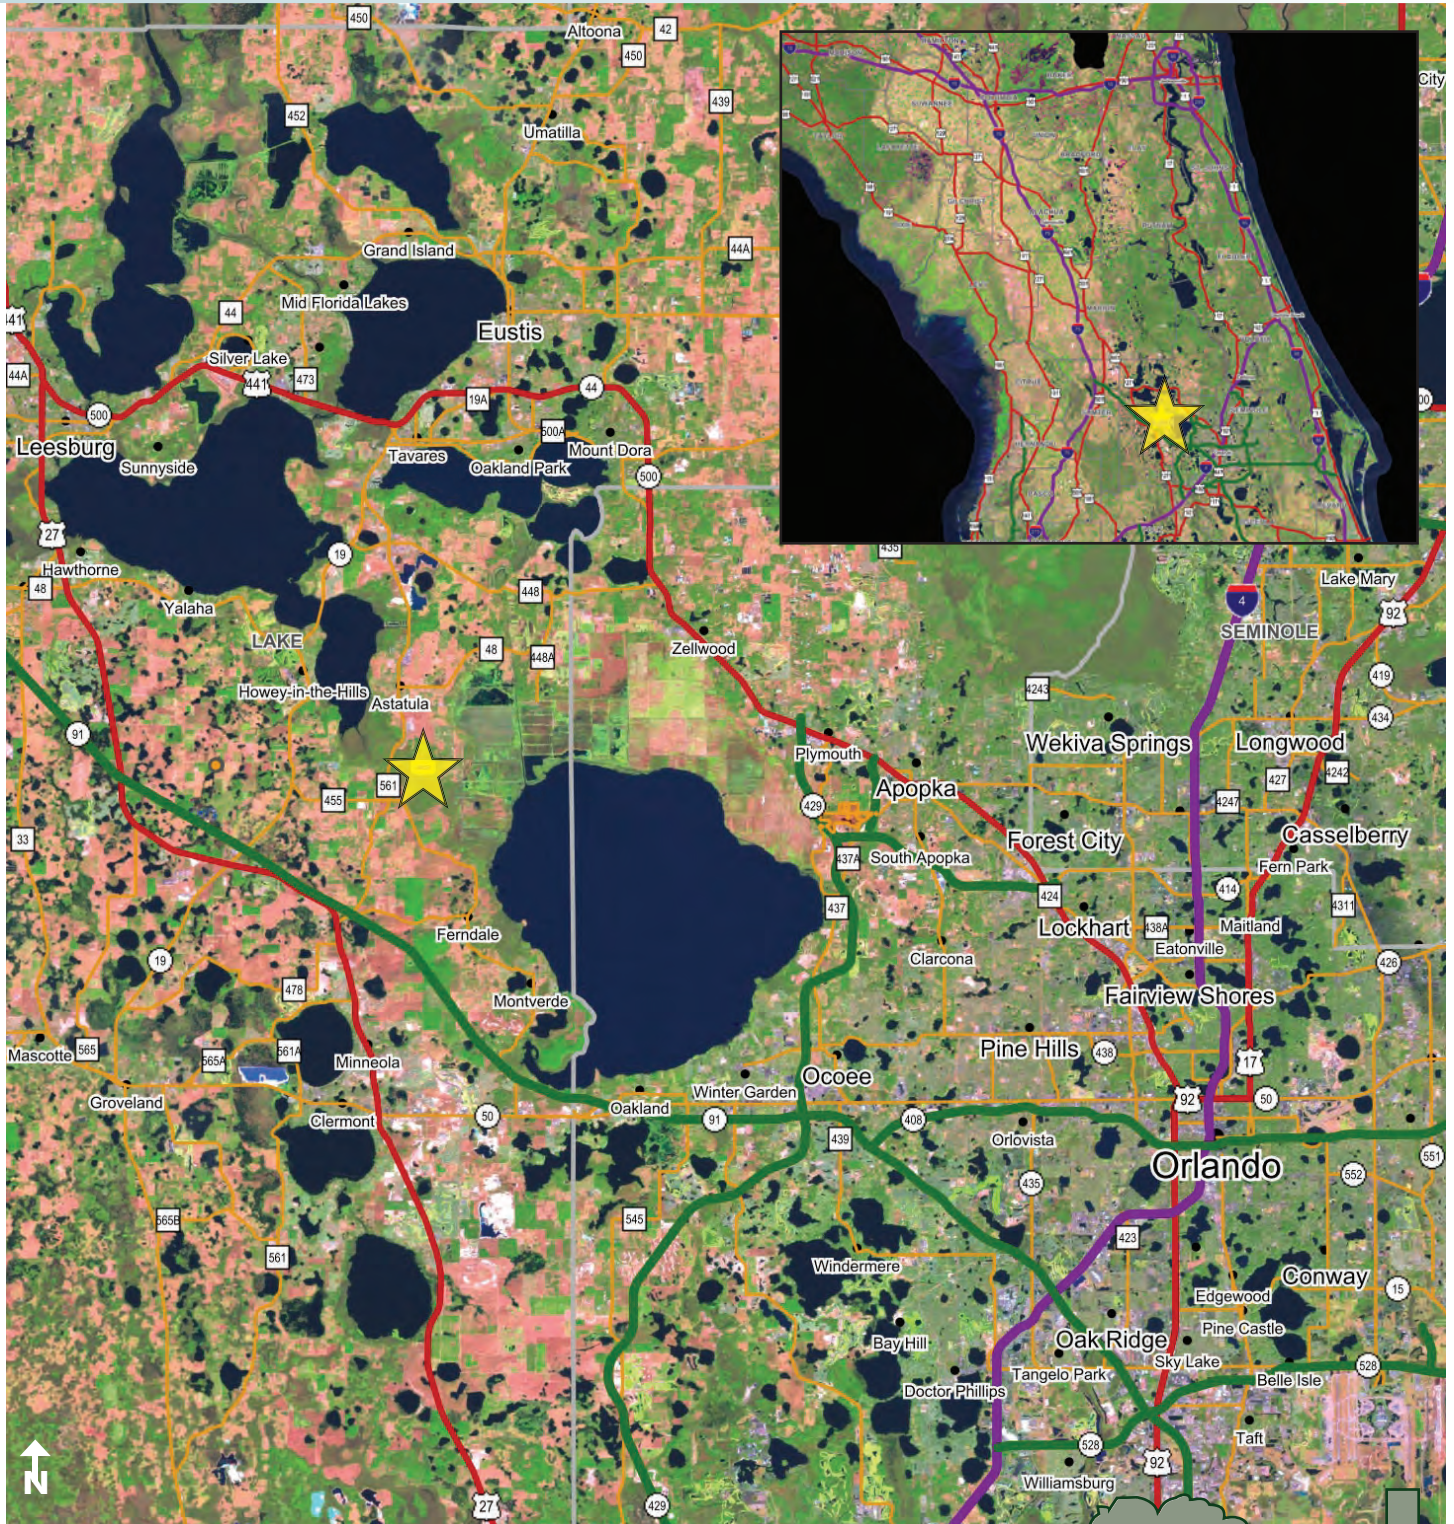

RURAL RETREAT & RECREATION

81.61 ± acres

Astatula, Lake County, FL

**PRICE
REDUCED**

**WILL
SUBDIVIDE**

LOCATION MAP

— Commercial Real Estate Investments | Management | Brokerage | Development | Land

Maury L. Carter & Associates, Inc.
407-422-3144 | www.maurycarter.com