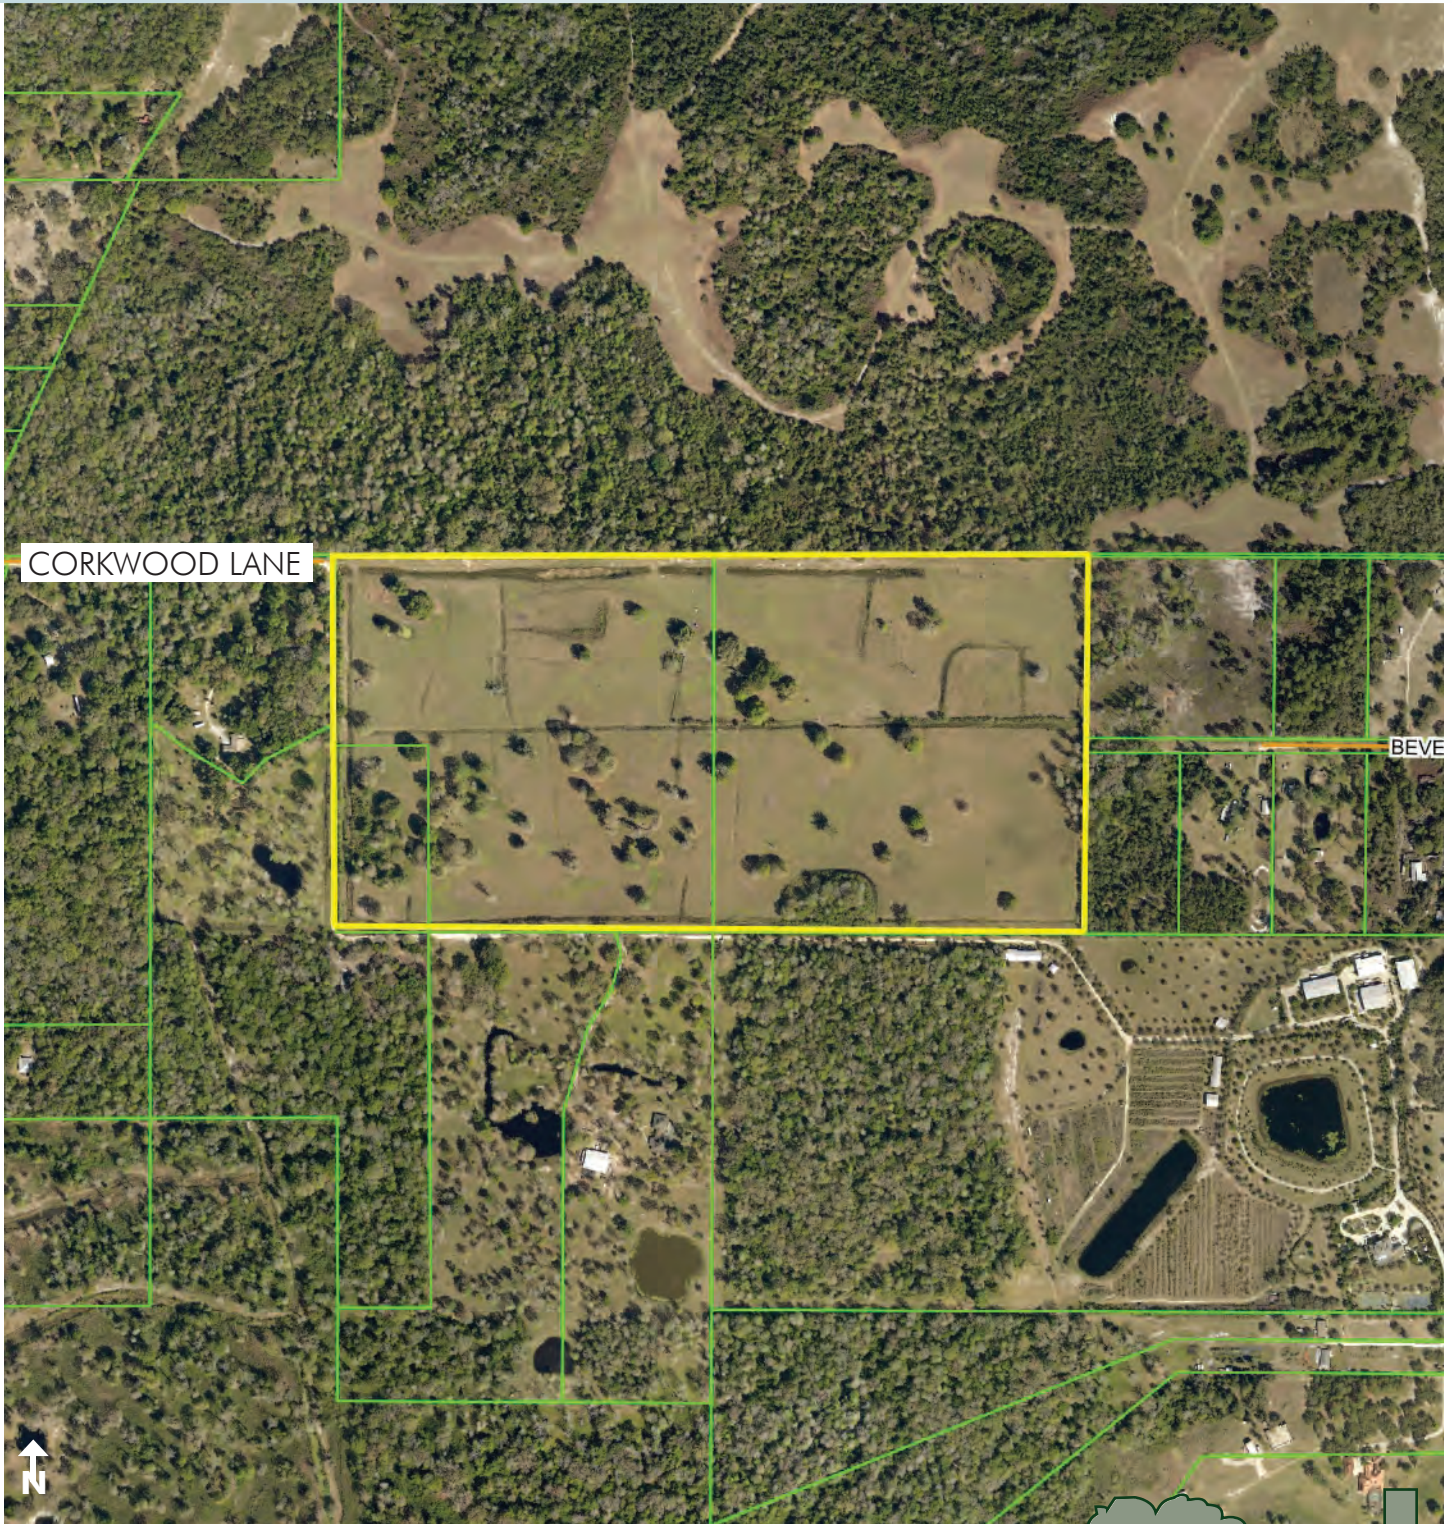

RURAL RETREAT & RECREATION

81.61 ± acres

Astatula, Lake County, FL

**PRICE
REDUCED**

**WILL
SUBDIVIDE**

PROPERTY MAP

— Commercial Real Estate Investments | Management | Brokerage | Development | Land

Maury L. Carter & Associates, Inc.
407-422-3144 | www.maurycarter.com