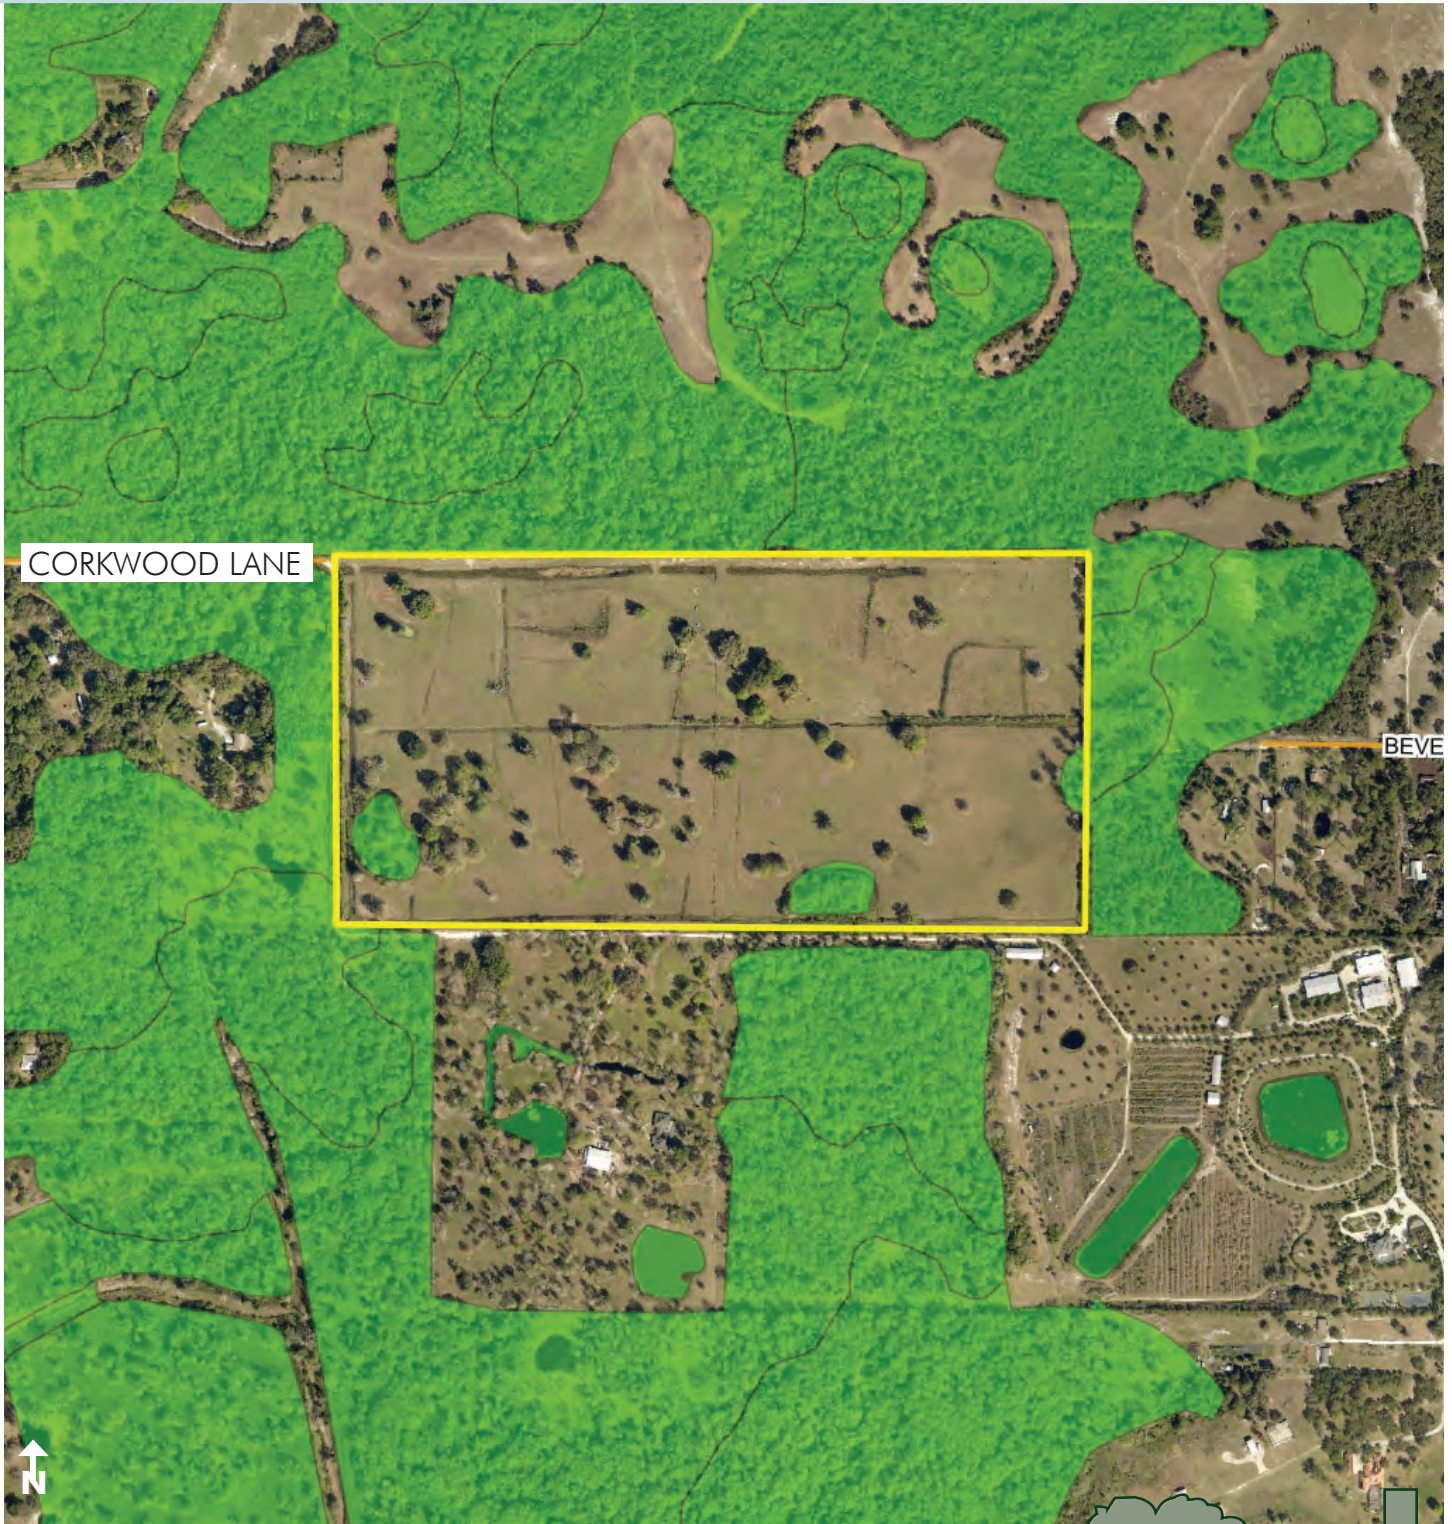

RURAL RETREAT & RECREATION

81.61 ± acres

Astatula, Lake County, FL

**PRICE
REDUCED**

**WILL
SUBDIVIDE**

WETLANDS MAP

— Commercial Real Estate Investments | Management | Brokerage | Development | Land

Maury L. Carter & Associates, Inc.
407-422-3144 | www.maurycarter.com