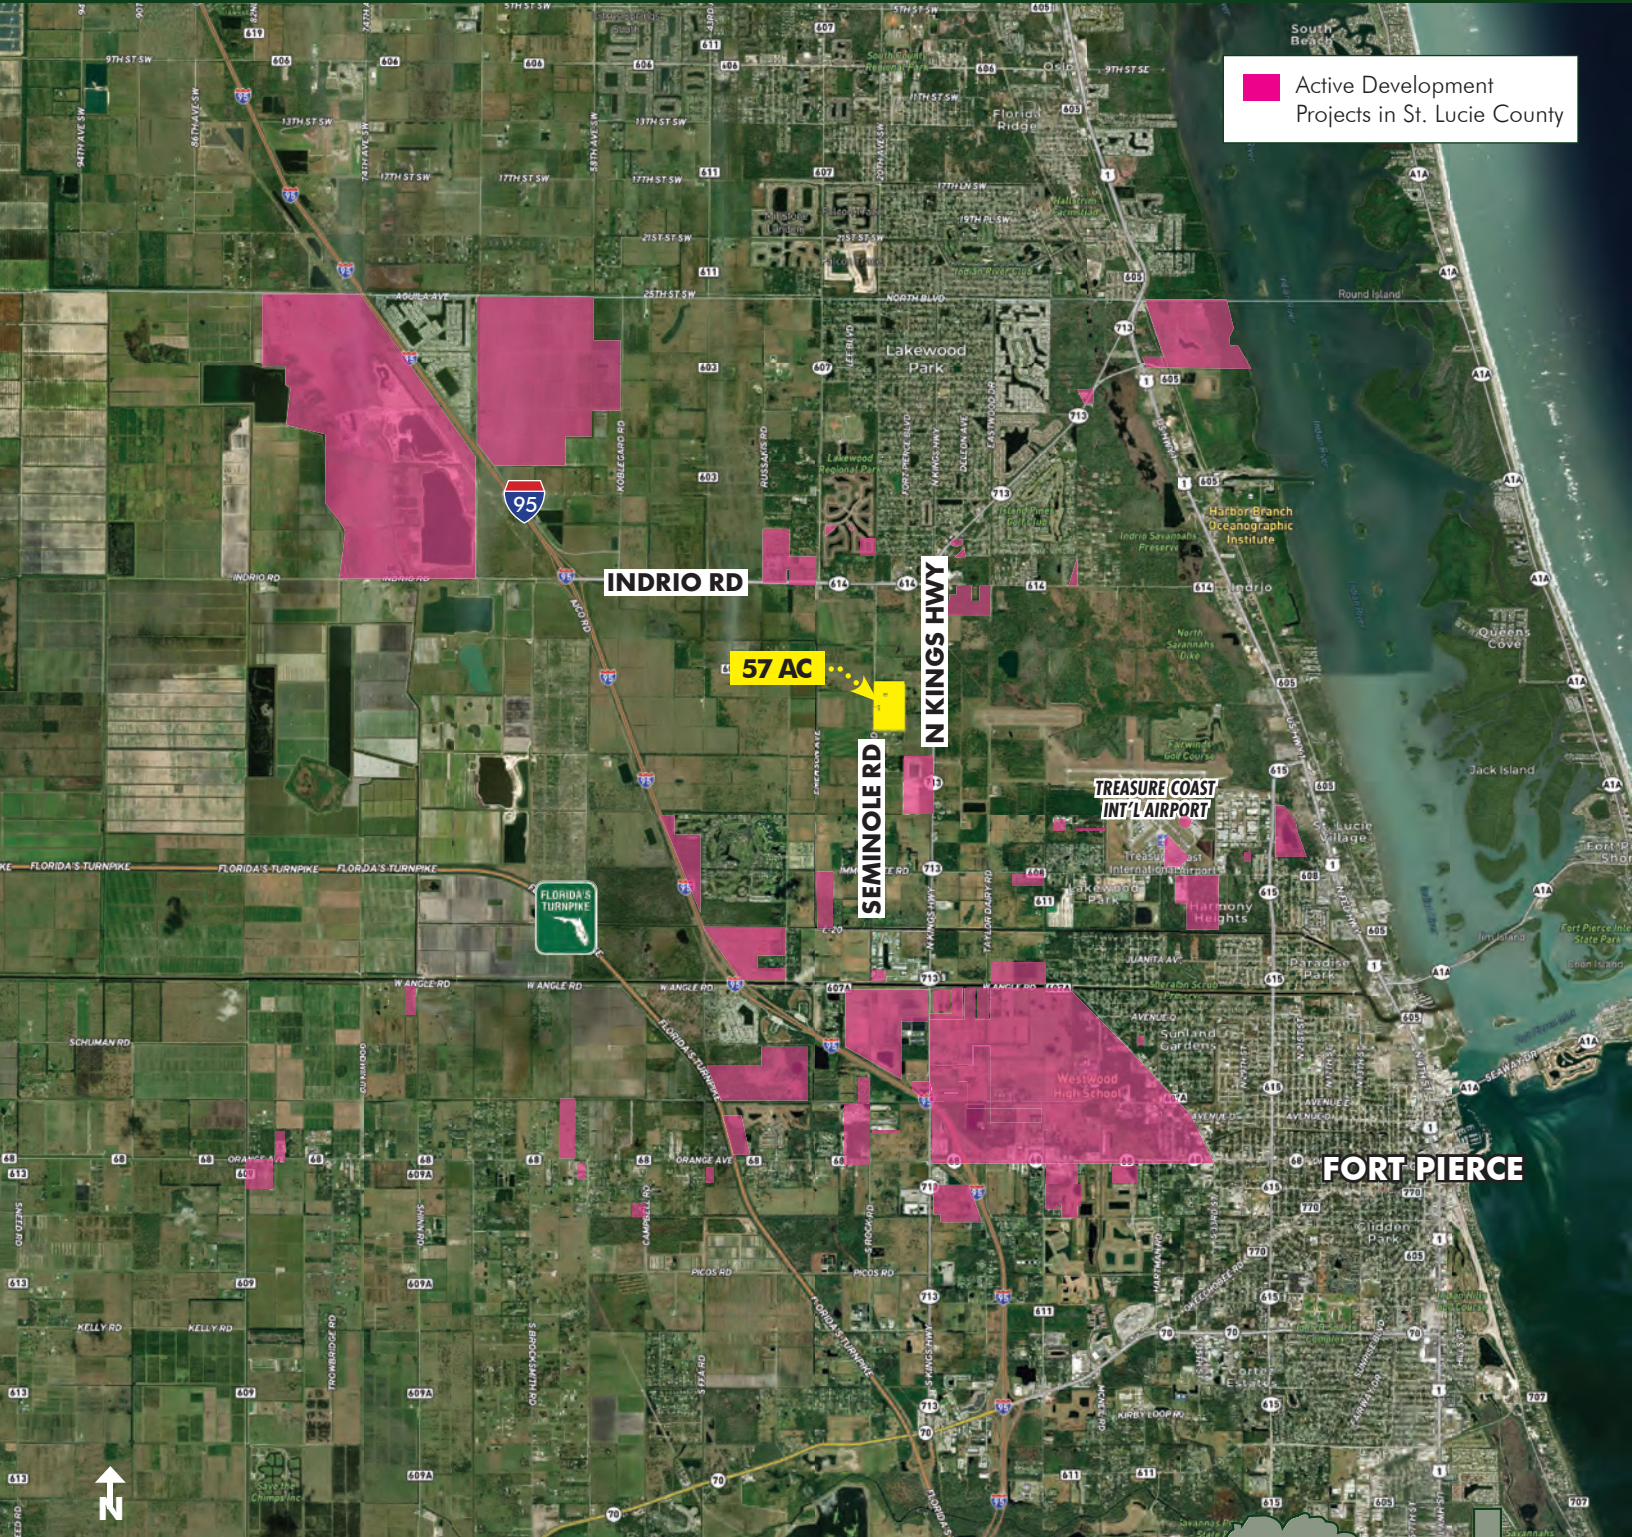

**FOR
SALE**

57 AC DEVELOPMENT OPPORTUNITY IN RAPIDLY GROWING ST. LUCIE COUNTY

Seminole Road, Fort Pierce, FL 34951

**UNDER
CONTRACT**

ABOUT THE PROPERTY

SIZE 57± acres

PRICE \$2,850,000

ZONING AG-1 Count

FLU TVC (Towns, Villages and Countryside)

UTILITIES Water lines available 1 mile north along Indrio Rd

ROAD FRONTAGE 2,000'± on Seminole Rd

PARCEL ID 1323-421-0001-000-5
1323-133-0010-000-7

DESCRIPTION

Ideal location! This 57-acre property was formerly a tree farm and is located on Seminole Rd in St. Lucie County, FL. Positioned south of Vero Beach and the Indian River County line. The site is less than 10 miles from Seaway Dr. Convenient access to I-95, just 3.5 miles from the property. The Indrio Crossings Shopping Center is just 1.5 miles away. High and dry with no wetlands on the property. There are over 220 active development projects in St. Lucie. These nearby development plans include Publix, residential communities, storage facilities, recreational vehicle parks and much more.

Seminole Road, Fort Pierce, FL 34951

Active Development
Projects in St. Lucie County

57 AC

INDRIO RD

N KINGS HWY

SEMINOLE RD

TREASURE COAST
INT'L AIRPORT

FORT PIERCE

DRIVE TIMES

- Fort Pierce: 15 min
- Vero Beach: 20 min
- Port St. Lucie: 25 min
- West Palm Beach: 1 hour
- Orlando: 1 hour, 30 min
- Theme Parks: 1 hour, 45 min

LOCATION MAP

MAURY L. CARTER & ASSOCIATES, INC.