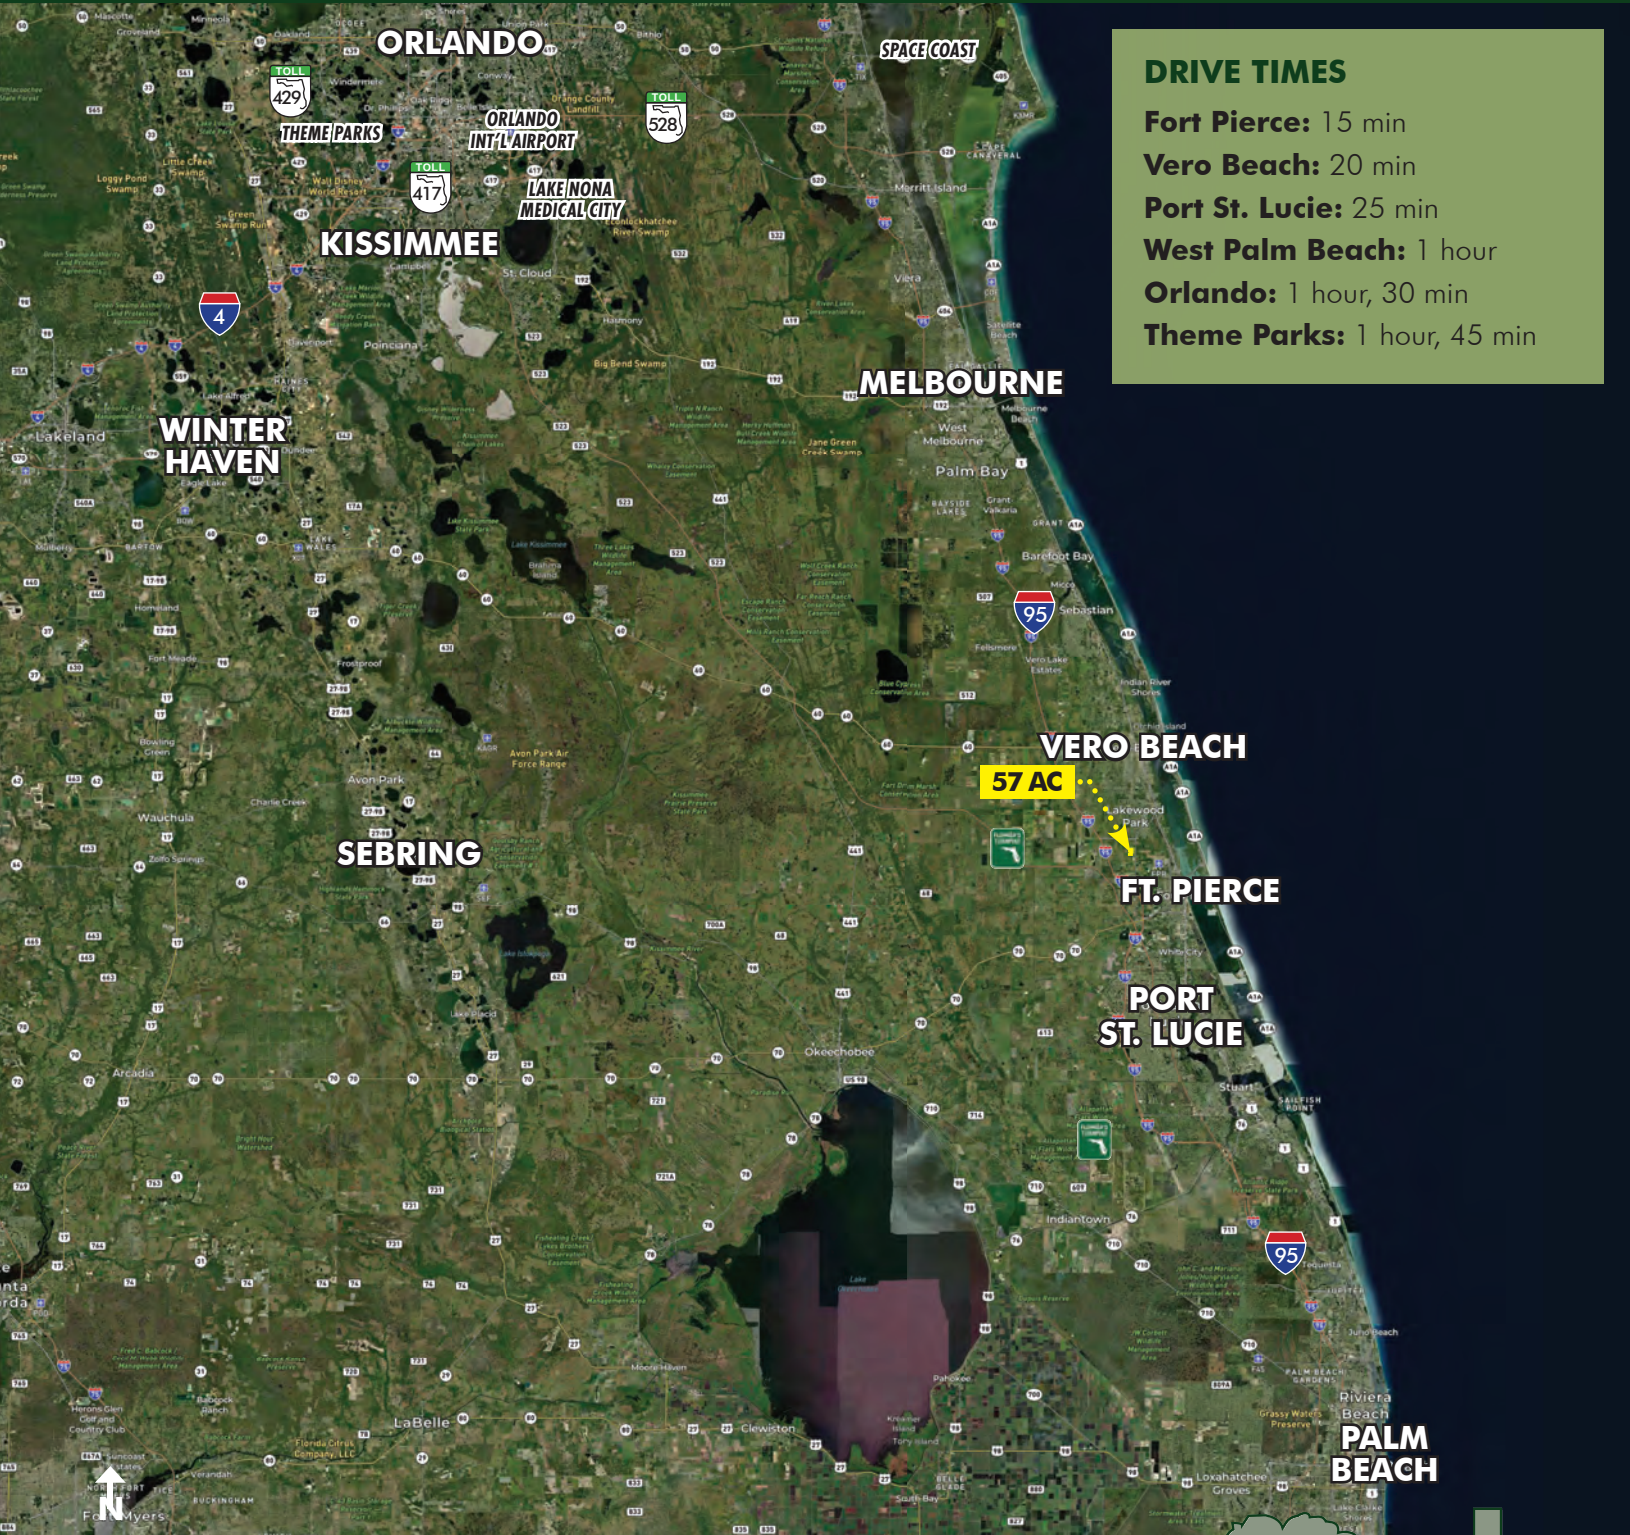

**FOR
SALE**

57 AC DEVELOPMENT OPPORTUNITY IN RAPIDLY GROWING ST. LUCIE COUNTY

Seminole Road, Fort Pierce, FL 34951