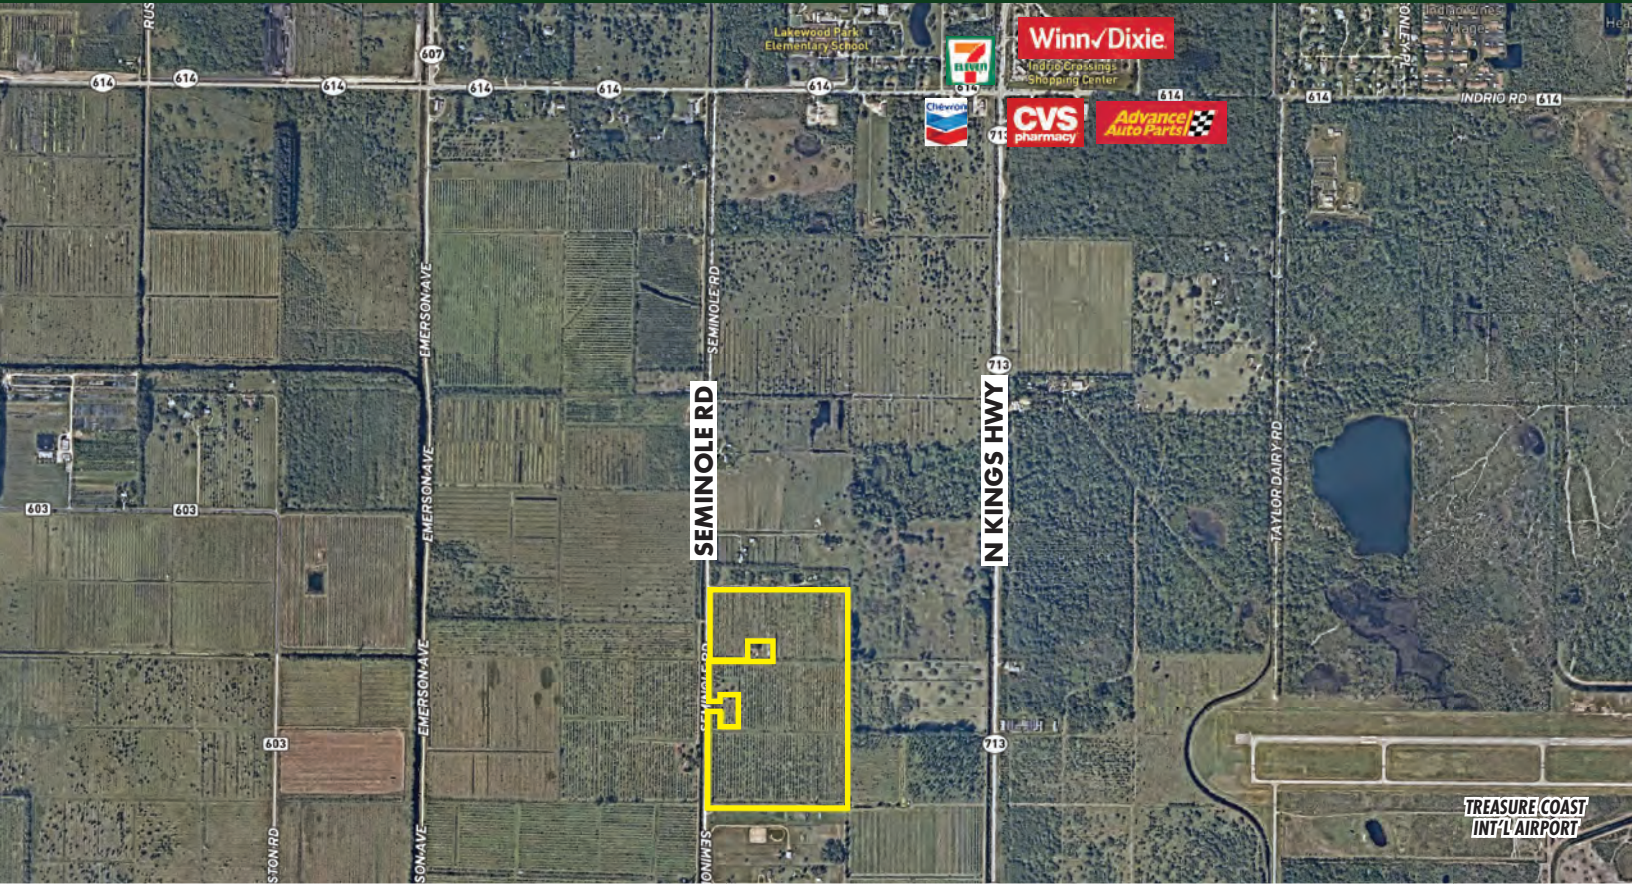

**FOR
SALE**

57 AC DEVELOPMENT OPPORTUNITY IN RAPIDLY GROWING ST. LUCIE COUNTY

Seminole Road, Fort Pierce, FL 34951

**UNDER
CONTRACT**

ABOUT THE PROPERTY

SIZE 57± acres

PRICE \$2,850,000

ZONING AG-1 Count

FLU TVC (Towns, Villages and Countryside)

UTILITIES Water lines available 1 mile north along Indrio Rd

ROAD FRONTAGE 2,000'± on Seminole Rd

PARCEL ID 1323-421-0001-000-5
1323-133-0010-000-7

DESCRIPTION

Ideal location! This 57-acre property was formerly a tree farm and is located on Seminole Rd in St. Lucie County, FL. Positioned south of Vero Beach and the Indian River County line. The site is less than 10 miles from Seaway Dr. Convenient access to I-95, just 3.5 miles from the property. The Indrio Crossings Shopping Center is just 1.5 miles away. High and dry with no wetlands on the property. There are over 220 active development projects in St. Lucie. These nearby development plans include Publix, residential communities, storage facilities, recreational vehicle parks and much more.

DRIVE TIMES

- Fort Pierce: 15 min
- Vero Beach: 20 min
- Port St. Lucie: 25 min
- West Palm Beach: 1 hour
- Orlando: 1 hour, 30 min
- Theme Parks: 1 hour, 45 min

LOCATION MAP

MAURY L. CARTER & ASSOCIATES, INC.